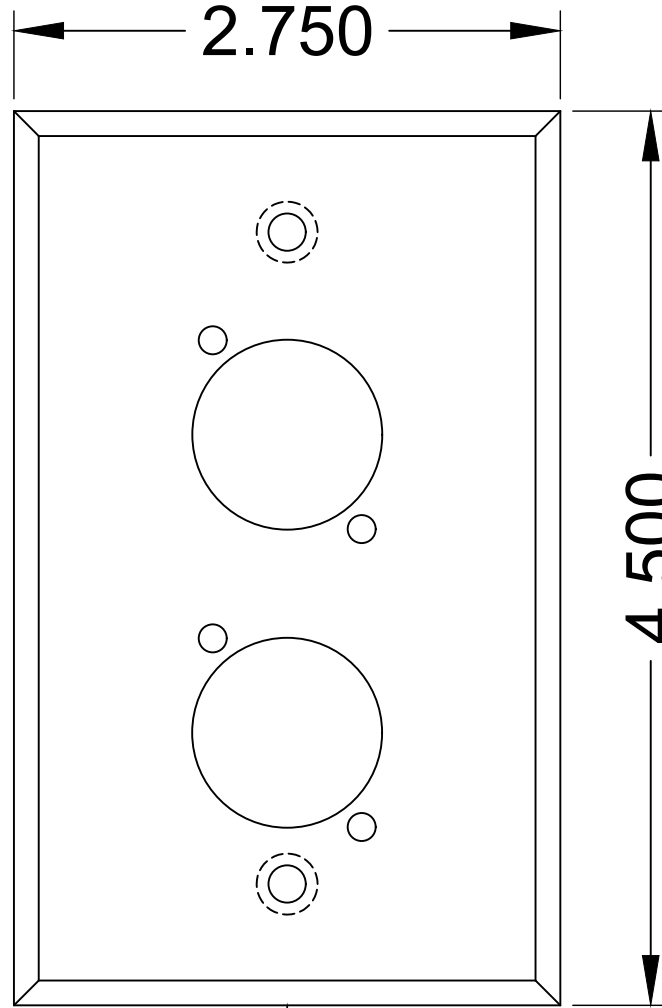

FINISH:

WHITE

DESCRIPTION:

SINGLE GANG PANEL WITH (1) NEUTRIK D-SERIES CUTOUT.

REV 1

SHEET 1 OF 1

ALL DIMENSIONS ARE FOR REFERENCE ONLY. ALL DIMENSIONS ARE IN INCHES

MODEL NO.	WP-112	SERIES	WP-110 SERIES	TYPE	1-GANG WALL PANEL	 PROUDLY MADE IN THE U.S.A.	 ACE BACKSTAGE CO Stage Pocket Systems <i>Connectivity</i> www.acebackstage.com
-----------	---------------	--------	----------------------	------	--------------------------	---	--

WP-110 SERIES PANELS

WP-110

WP-111

WP-112

WP-117

BEVELED EDGE

REVISED: 01/2021	MATERIAL:	FINISH:	DESCRIPTION:	REV 1
ALL DIMENSIONS ARE FOR REFERENCE ONLY. ALL DIMENSIONS ARE IN INCHES	THERMOPLASTIC	WHITE	SINGLE GANG PANEL WITH (2) NEUTRIK D-SERIES CUTOUTS.	SHEET 1 OF 1

WP-110 SERIES PANELS

WP-110

WP-111

WP-112

WP-117

REVISED: 01/2021	MATERIAL:	FINISH:	DESCRIPTION:	REV 1
ALL DIMENSIONS ARE FOR REFERENCE ONLY. ALL DIMENSIONS ARE IN INCHES	THERMOPLASTIC	WHITE	SINGLE GANG PANEL WITH (1) DECORA CUTOUT	SHEET 1 OF 1