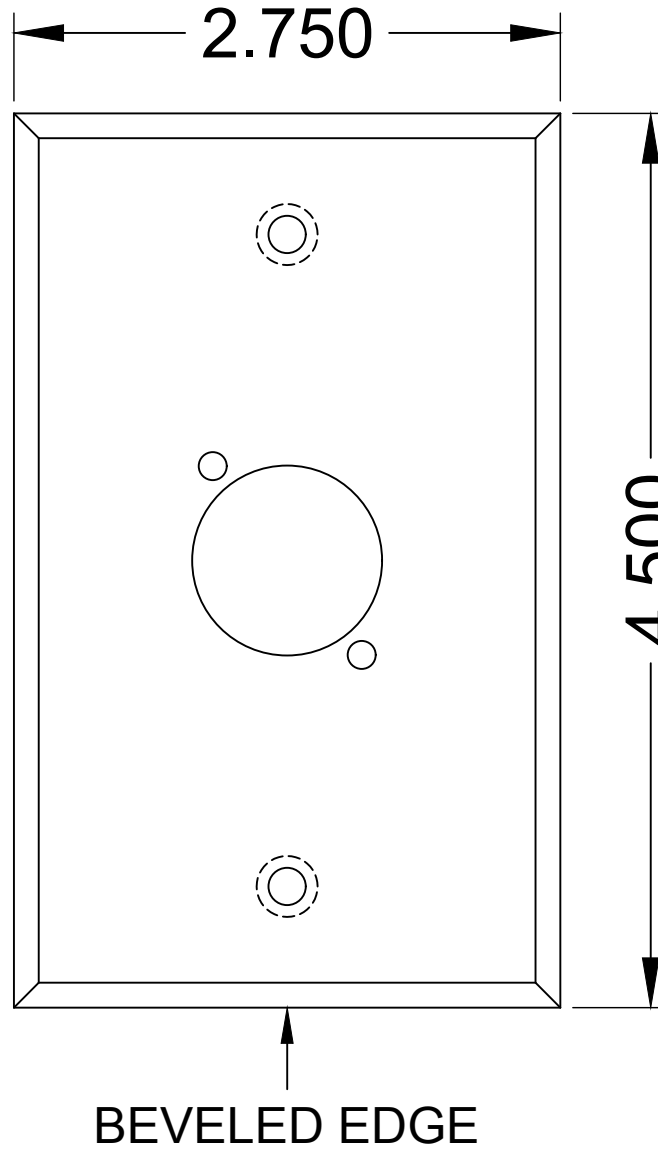

MODEL NO.

WP-111

SERIES

WP-110 SERIES

TYPE

1-GANG WALL PANEL

PROUDLY MADE IN THE U.S.A.

ACE BACKSTAGE CO
Stage Pocket Systems Connectivity
www.acebackstage.com

WP-110 SERIES PANELS

WP-110

WP-111

WP-112

WP-117

REVISED: 01/2021

MATERIAL:

THERMOPLASTIC

FINISH:

WHITE

DESCRIPTION:

SINGLE GANG PANEL WITH (1) NEUTRIK D-SERIES CUTOUT.

REV 1

SHEET 1 OF 1

ALL DIMENSIONS ARE FOR REFERENCE ONLY. ALL DIMENSIONS ARE IN INCHES