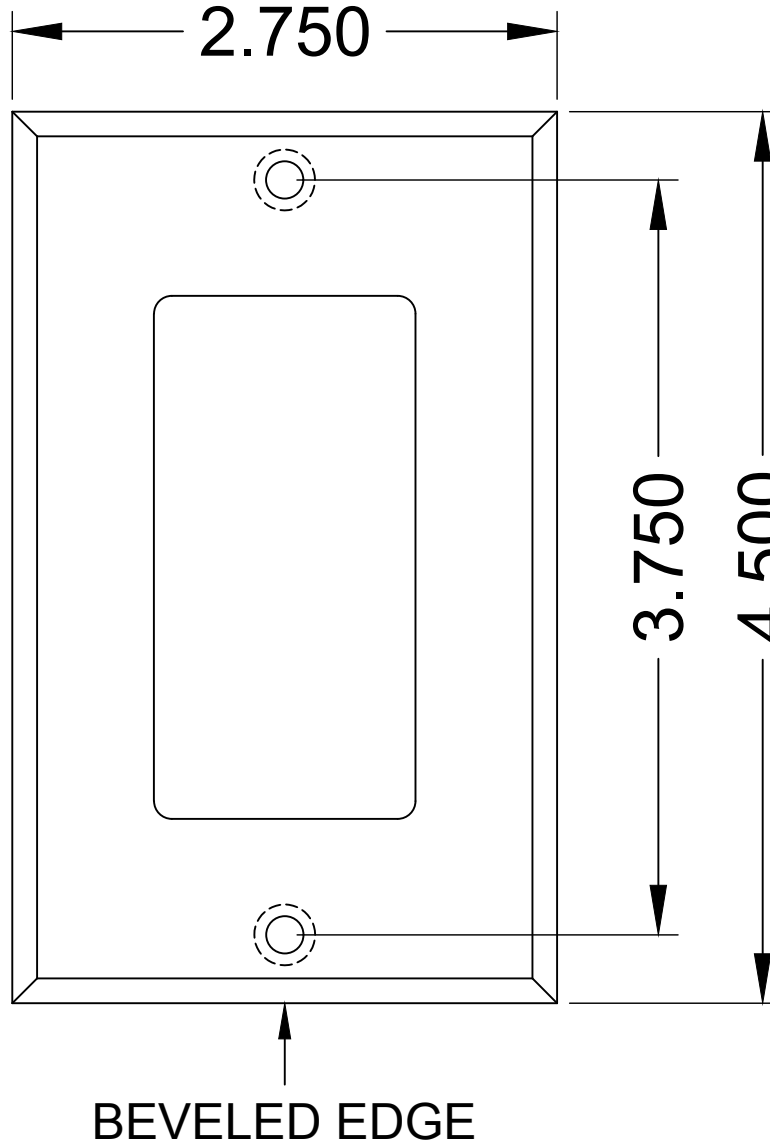

WP-110 SERIES PANELS

WP-110

WP-111

WP-112

WP-117

BEVELED EDGE

REVISED: 01/2021	MATERIAL:	FINISH:	DESCRIPTION:	REV 1
ALL DIMENSIONS ARE FOR REFERENCE ONLY. ALL DIMENSIONS ARE IN INCHES	THERMOPLASTIC	WHITE	SINGLE GANG PANEL WITH (2) NEUTRIK D-SERIES CUTOUTS.	SHEET 1 OF 1

WP-110 SERIES PANELS

WP-110

WP-111

WP-112

WP-117

REVISED: 01/2021	MATERIAL:	FINISH:	DESCRIPTION:	REV 1
ALL DIMENSIONS ARE FOR REFERENCE ONLY. ALL DIMENSIONS ARE IN INCHES	THERMOPLASTIC	WHITE	SINGLE GANG PANEL WITH (1) DECORA CUTOUT	SHEET 1 OF 1