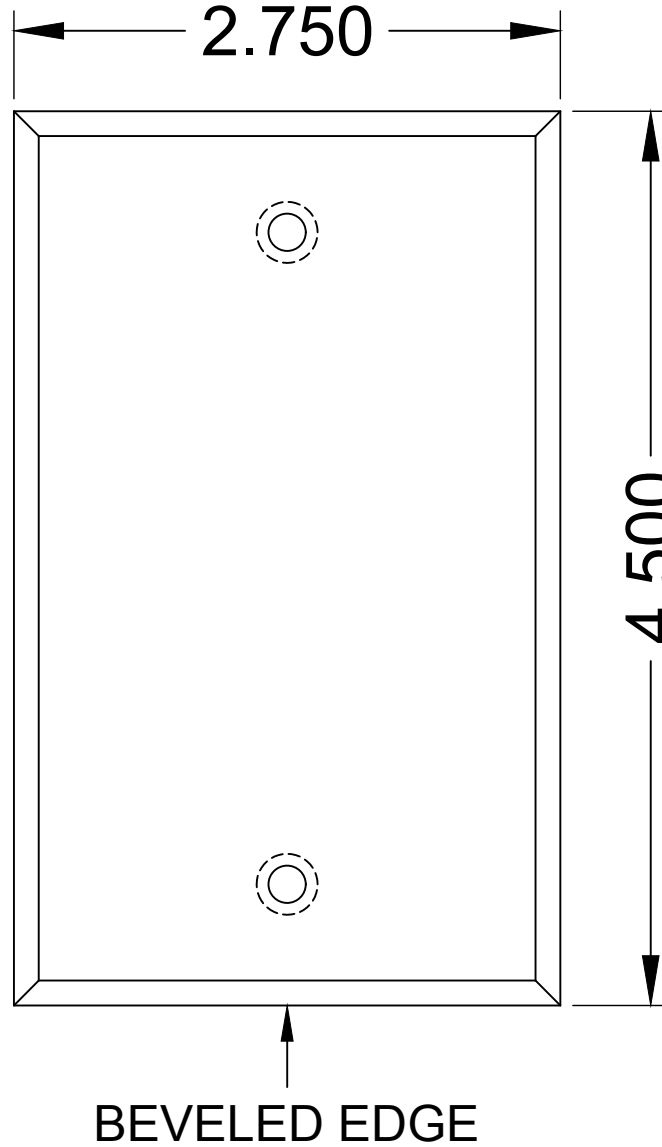

WP-110 SERIES PANELS

WP-110

WP-111

WP-112

WP-117

REVISED: 01/2021	MATERIAL:	FINISH:	DESCRIPTION:	REV 1
ALL DIMENSIONS ARE FOR REFERENCE ONLY. ALL DIMENSIONS ARE IN INCHES	THERMOPLASTIC	WHITE	SINGLE GANG PANEL, BLANK.	SHEET 1 OF 1

FINISH:

WHITE

DESCRIPTION:

SINGLE GANG PANEL WITH (1) NEUTRIK D-SERIES CUTOUT.

REV 1

SHEET 1 OF 1

ALL DIMENSIONS ARE FOR REFERENCE ONLY. ALL DIMENSIONS ARE IN INCHES

MODEL NO.	WP-112	SERIES	WP-110 SERIES	TYPE	1-GANG WALL PANEL	 PROUDLY MADE IN THE U.S.A.	 ACE BACKSTAGE CO Stage Pocket Systems <i>Connectivity</i> www.acebackstage.com
-----------	---------------	--------	----------------------	------	--------------------------	---	--

WP-110 SERIES PANELS

WP-110

WP-111

WP-112

WP-117

BEVELED EDGE

REVISED: 01/2021	MATERIAL:	FINISH:	DESCRIPTION:	REV 1
ALL DIMENSIONS ARE FOR REFERENCE ONLY. ALL DIMENSIONS ARE IN INCHES	THERMOPLASTIC	WHITE	SINGLE GANG PANEL WITH (2) NEUTRIK D-SERIES CUTOUTS.	SHEET 1 OF 1

WP-110 SERIES PANELS

WP-110

WP-111

WP-112

WP-117

REVISED: 01/2021	MATERIAL:	FINISH:	DESCRIPTION:	REV 1
ALL DIMENSIONS ARE FOR REFERENCE ONLY. ALL DIMENSIONS ARE IN INCHES	THERMOPLASTIC	WHITE	SINGLE GANG PANEL WITH (1) DECORA CUTOUT	SHEET 1 OF 1