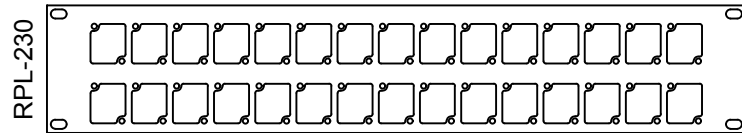

MODEL NO.	RPL-200	SERIES	RPL-200 SERIES	TYPE	2RU RACK PANEL	 PROUDLY MADE IN THE U.S.A.	 ACE BACKSTAGE CO Stage Pocket Systems <i>Connectivity</i> www.acebackstage.com
-----------	----------------	--------	-----------------------	------	-----------------------	--	--

RPL-200 SERIES PANELS

REVISED: 01/2021	MATERIAL:	FINISH:	DESCRIPTION:	REV 1
ALL DIMENSIONS ARE FOR REFERENCE ONLY. ALL DIMENSIONS ARE IN INCHES	1/8" 6061-T6 ALUMINUM	BLACK POWDER COAT, SEMI GLOSS	2RU RACK PANEL, BLANK.	SHEET 1 OF 1

RPL-200 SERIES PANELS

REVISED: 01/2021

MATERIAL:

1/8" 6061-T6 ALUMINUM

FINISH:

BLACK POWDER COAT, SEMI GLOSS

DESCRIPTION:

2RU RACK PANEL WITH (30) CONNECTRIX CUTOUTS