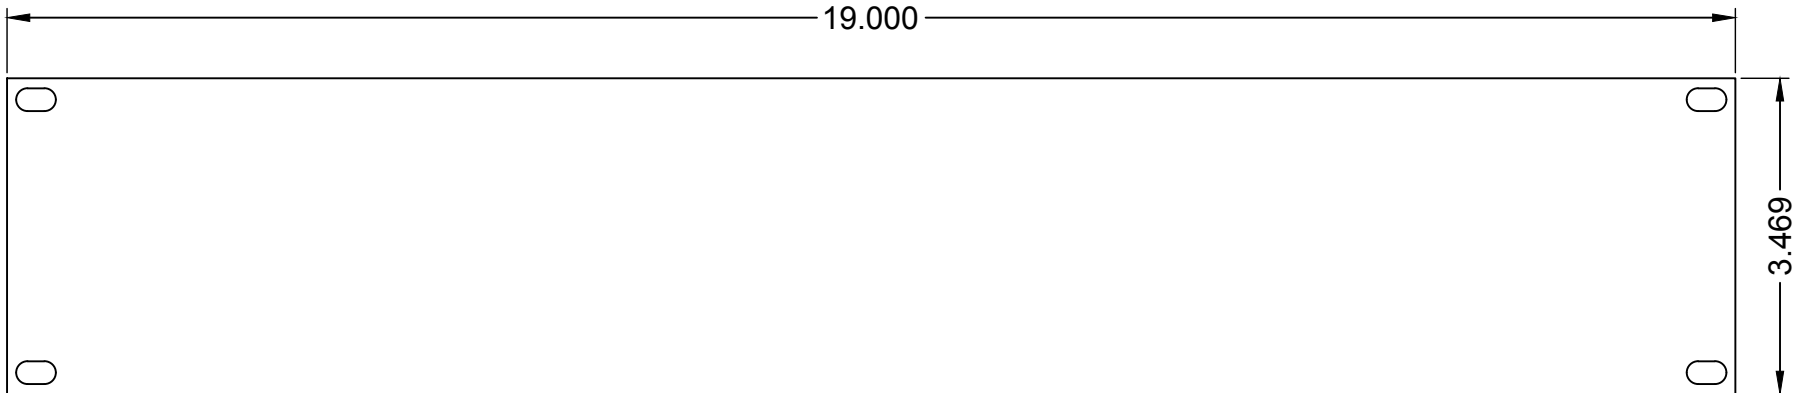

MODEL NO.	RPL-200	SERIES	RPL-200 SERIES	TYPE	2RU RACK PANEL	 PROUDLY MADE IN THE U.S.A.	 ACE BACKSTAGE CO Stage Pocket Systems <i>Connectivity</i> www.acebackstage.com
-----------	----------------	--------	-----------------------	------	-----------------------	--	--

RPL-200 SERIES PANELS

REVISED: 01/2021	MATERIAL:	FINISH:	DESCRIPTION:	REV 1
ALL DIMENSIONS ARE FOR REFERENCE ONLY. ALL DIMENSIONS ARE IN INCHES	1/8" 6061-T6 ALUMINUM	BLACK POWDER COAT, SEMI GLOSS	2RU RACK PANEL, BLANK.	SHEET 1 OF 1

MODEL NO.

RPL-200

SERIES

RPL-200 SERIES

TYPE

2RU RACK PANEL

PROUDLY MADE IN THE U.S.A.

ACE BACKSTAGE CO
Stage Pocket Systems Connectivity
www.acebackstage.com

RPL-200 SERIES PANELS

REVISED: 01/2021

MATERIAL:

1/8" 6061-T6 ALUMINUM

FINISH:

BLACK POWDER COAT, SEMI GLOSS

DESCRIPTION:

2RU RACK PANEL WITH (30) CONNECTRIX CUTOUTS