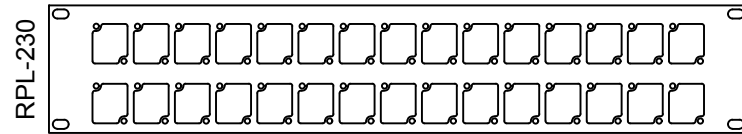

MODEL NO.

RPL-200

SERIES

RPL-200 SERIES

TYPE

2RU RACK PANEL

PROUDLY MADE IN THE U.S.A.

ACE BACKSTAGE CO
Stage Pocket Systems Connectivity
www.acebackstage.com

RPL-200 SERIES PANELS

REVISED: 01/2021

MATERIAL:

1/8" 6061-T6 ALUMINUM

FINISH:

BLACK POWDER COAT, SEMI GLOSS

DESCRIPTION:

2RU RACK PANEL WITH (30) CONNECTRIX CUTOUTS