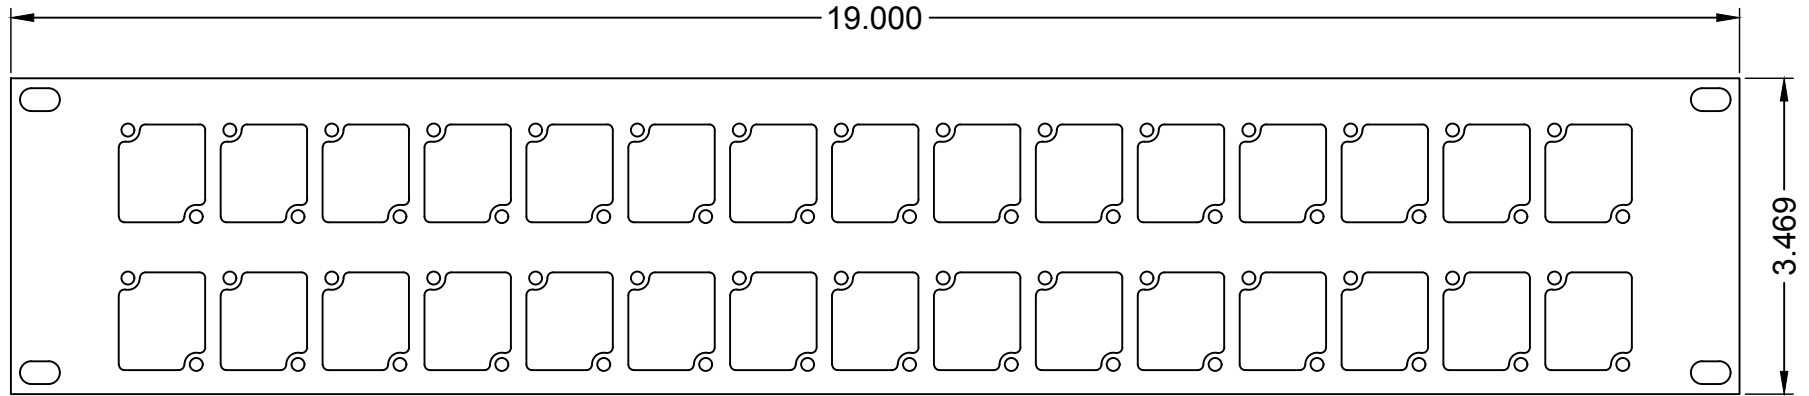

RPL-200 SERIES PANELS

REVISED: 01/2021	MATERIAL:	FINISH:	DESCRIPTION:	REV 1
ALL DIMENSIONS ARE FOR REFERENCE ONLY. ALL DIMENSIONS ARE IN INCHES	1/8" 6061-T6 ALUMINUM	BLACK POWDER COAT, SEMI GLOSS	2RU RACK PANEL, BLANK.	SHEET 1 OF 1

MODEL NO.

RPL-200

SERIES

RPL-200 SERIES

TYPE

2RU RACK PANEL

PROUDLY MADE IN THE U.S.A.

ACE BACKSTAGE CO
Stage Pocket Systems Connectivity
www.acebackstage.com

RPL-200 SERIES PANELS

REVISED: 01/2021

MATERIAL:

1/8" 6061-T6 ALUMINUM

FINISH:

BLACK POWDER COAT, SEMI GLOSS

DESCRIPTION:

2RU RACK PANEL WITH (30) CONNECTRIX CUTOUTS

REV 1
SHEET 1 OF 1

ALL DIMENSIONS ARE FOR REFERENCE ONLY. ALL DIMENSIONS ARE IN INCHES