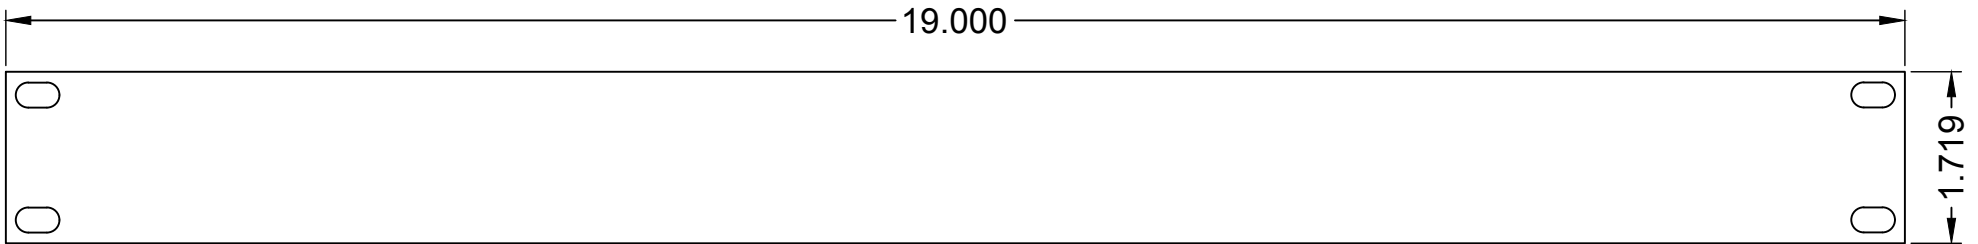

RPL-100 SERIES PANELS

RPL-100

RPL-100A LOGO

RPL-110

REVISED: 01/2021	MATERIAL:	FINISH:	DESCRIPTION:	REV 1
ALL DIMENSIONS ARE FOR REFERENCE ONLY. ALL DIMENSIONS ARE IN INCHES	1/8" 6061-T6 ALUMINUM	BLACK POWDER COAT, SEMI GLOSS	1RU RACK PANEL, BLANK.	SHEET 1 OF 1

RPL-100 SERIES PANELS

RPL-100

RPL-100A LOGO

RPL-110

REVISED: 01/2021	MATERIAL:	FINISH:	DESCRIPTION:	REV 1
ALL DIMENSIONS ARE FOR REFERENCE ONLY. ALL DIMENSIONS ARE IN INCHES	1/16" 6061-T6 ALUMINUM	BRUSHED BLACK ANODIZED	1RU RACK PANEL, USED FOR LOGO PANELS.	SHEET 1 OF 1