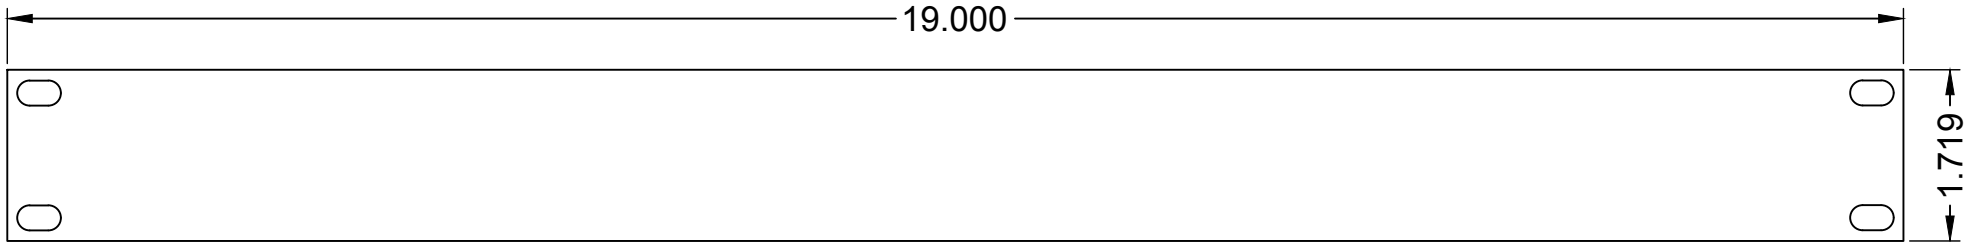

MODEL NO.	RPL-100	SERIES	RPL-100 SERIES	TYPE	1RU RACK PANEL	 PROUDLY MADE IN THE U.S.A.	 ACE BACKSTAGE CO <i>Stage Pocket Systems Connectivity</i> www.acebackstage.com
-----------	----------------	--------	-----------------------	------	-----------------------	---	--

RPL-100 SERIES PANELS

RPL-100

RPL-100A LOGO

RPL-110

REVISED: 01/2021	MATERIAL:	FINISH:	DESCRIPTION:	REV 1
ALL DIMENSIONS ARE FOR REFERENCE ONLY. ALL DIMENSIONS ARE IN INCHES	1/8" 6061-T6 ALUMINUM	BLACK POWDER COAT, SEMI GLOSS	1RU RACK PANEL, BLANK.	SHEET 1 OF 1

RPL-100 SERIES PANELS

RPL-100

RPL-100A LOGO

RPL-110

REVISED: 01/2021	MATERIAL:	FINISH:	DESCRIPTION:	REV 1
ALL DIMENSIONS ARE FOR REFERENCE ONLY. ALL DIMENSIONS ARE IN INCHES	1/16" 6061-T6 ALUMINUM	BRUSHED BLACK ANODIZED	1RU RACK PANEL, USED FOR LOGO PANELS.	SHEET 1 OF 1

RPL-100 SERIES PANELS

RPL-100

RPL-100A LOGO

RPL-110

REVISED: 01/2021	MATERIAL:	FINISH:	DESCRIPTION:	REV 1
ALL DIMENSIONS ARE FOR REFERENCE ONLY. ALL DIMENSIONS ARE IN INCHES	1/8" 6061-T6 ALUMINUM	BLACK POWDER COAT, SEMI GLOSS	1RU RACK PANEL WITH (10) CONNECTRIX CUTOUTS.	SHEET 1 OF 1