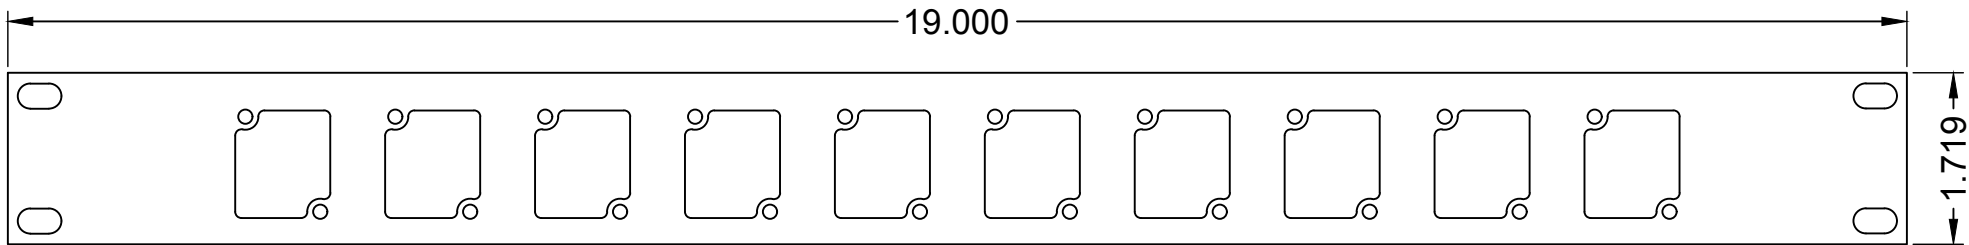

MODEL NO.	RPL-110	SERIES	RPL-100 SERIES	TYPE	1RU RACK PANEL	PROUDLY MADE IN THE U.S.A.	ACE BACKSTAGE CO <i>Stage Pocket Systems Connectivity</i> www.acebackstage.com

RPL-100 SERIES PANELS

REVISED: 01/2021	MATERIAL:	FINISH:	DESCRIPTION:	REV 1
ALL DIMENSIONS ARE FOR REFERENCE ONLY. ALL DIMENSIONS ARE IN INCHES	1/8" 6061-T6 ALUMINUM	BLACK POWDER COAT, SEMI GLOSS	1RU RACK PANEL WITH (10) CONNECTRIX CUTOUTS.	SHEET 1 OF 1