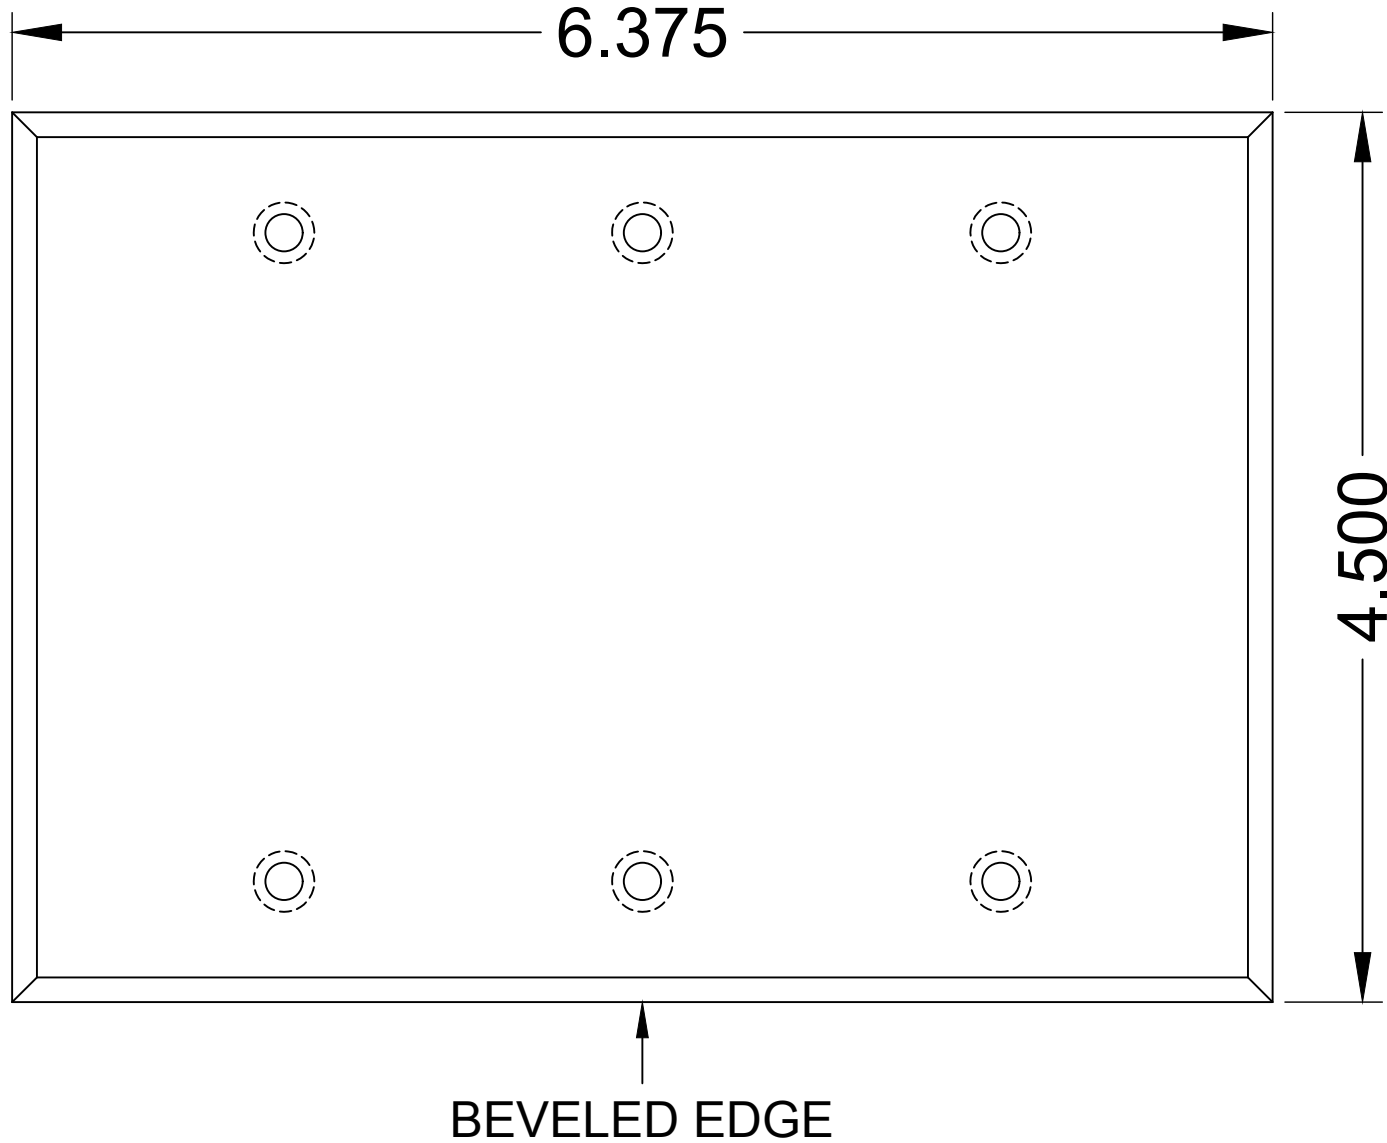

MODEL NO.	<b>WP-310</b>	SERIES	<b>WP-310 SERIES</b>	TYPE	<b>3-GANG WALL PANEL</b>	 PROUDLY MADE IN THE U.S.A.	 <b>ACE BACKSTAGE CO</b> Stage Pocket Systems <i>Connectivity</i> www.acebackstage.com
-----------	---------------	--------	----------------------	------	--------------------------	---	--

WP-310 SERIES PANELS

WP-310 

WP-316 

WP-318 

WP-317 

REVISED: 01/2021	MATERIAL:	FINISH:	DESCRIPTION:	REV 1
ALL DIMENSIONS ARE FOR REFERENCE ONLY. ALL DIMENSIONS ARE IN INCHES	THERMOPLASTIC	WHITE	TRIPLE GANG PANEL, BLANK.	SHEET 1 OF 1

THERMOPLASTIC

FINISH:

WHITE

DESCRIPTION:

TRIPLE GANG PANEL WITH (6) NEUTRIK D-SERIES CUTOUTS.

REV 1

SHEET 1 OF 1

ALL DIMENSIONS ARE FOR REFERENCE ONLY. ALL DIMENSIONS ARE IN INCHES

WP-310 SERIES PANELS

WP-310

WP-316

WP-318

WP-317

REVISED: 01/2021	MATERIAL:	FINISH:	DESCRIPTION:	REV 1
ALL DIMENSIONS ARE FOR REFERENCE ONLY. ALL DIMENSIONS ARE IN INCHES	THERMOPLASTIC	WHITE	TRIPLE GANG PANEL WITH (8) NEUTRIK D-SERIES CUTOUTS.	SHEET 1 OF 1