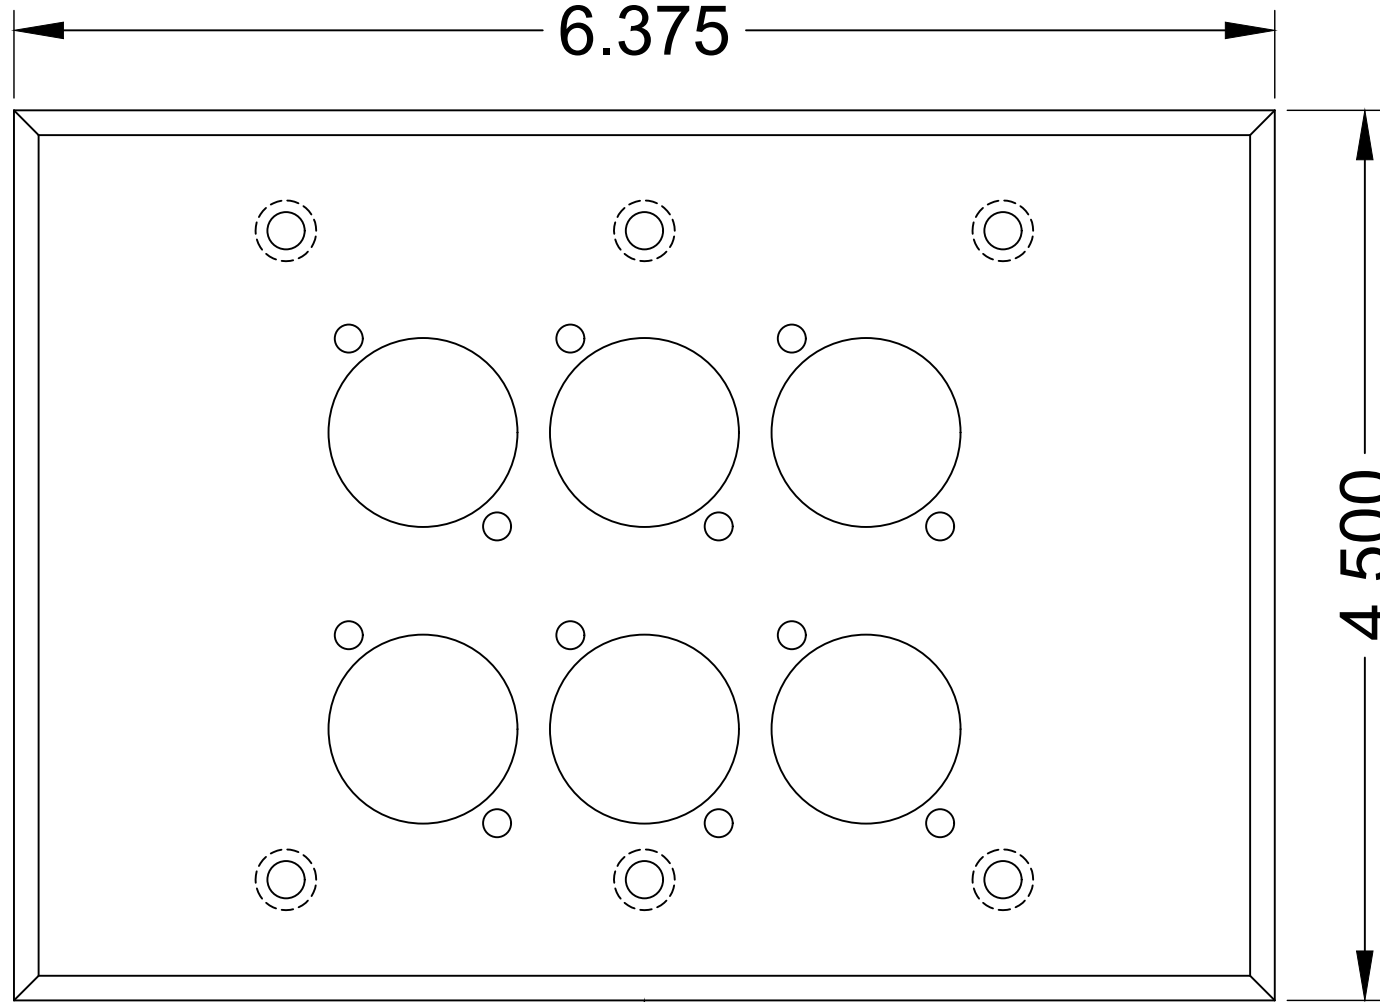

MODEL NO.

WP-316

SERIES

WP-310 SERIES

TYPE

3-GANG WALL PANEL

PROUDLY MADE IN THE U.S.A.

ACE BACKSTAGE CO
Stage Pocket Systems Connectivity
www.acebackstage.com

WP-310 SERIES PANELS

WP-310

WP-316

WP-318

WP-317

BEVELED EDGE

REVISED: 01/2021

MATERIAL:

THERMOPLASTIC

FINISH:

WHITE

DESCRIPTION:

TRIPLE GANG PANEL WITH (6) NEUTRIK D-SERIES CUTOUTS.

REV 1

SHEET 1 OF 1

ALL DIMENSIONS ARE FOR REFERENCE ONLY. ALL DIMENSIONS ARE IN INCHES