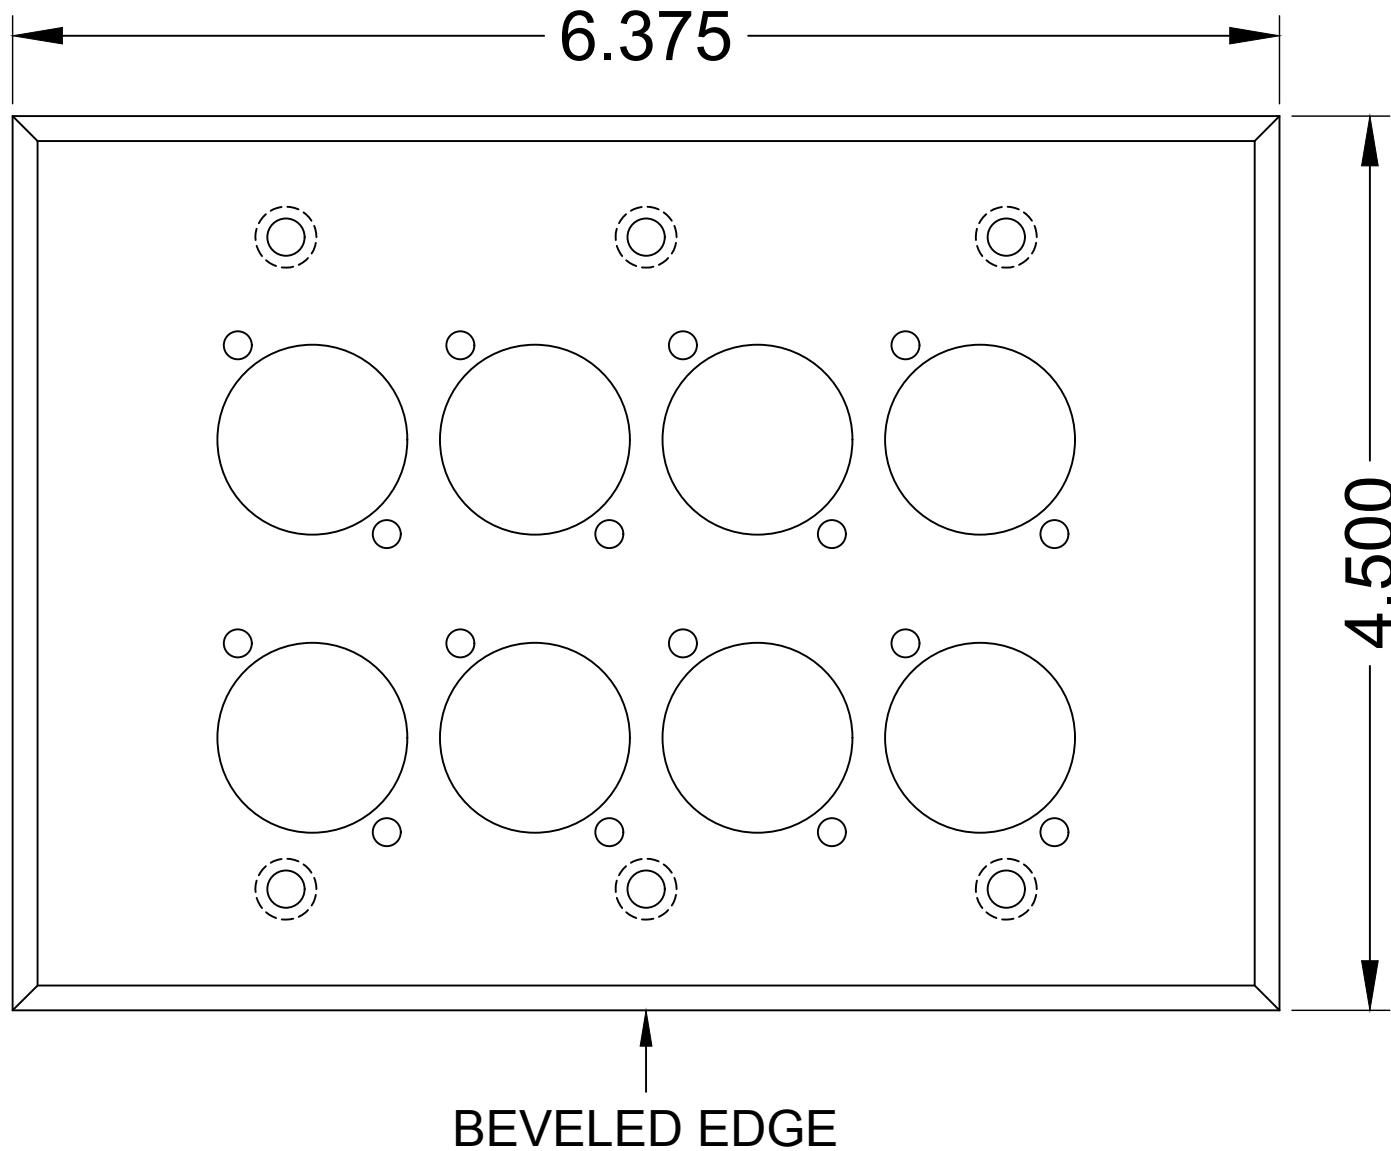

WP-310 SERIES PANELS

WP-310

WP-316

WP-318

WP-317

REVISED: 01/2021	MATERIAL:	FINISH:	DESCRIPTION:	REV 1
ALL DIMENSIONS ARE FOR REFERENCE ONLY. ALL DIMENSIONS ARE IN INCHES	THERMOPLASTIC	WHITE	TRIPLE GANG PANEL WITH (8) NEUTRIK D-SERIES CUTOUTS.	SHEET 1 OF 1