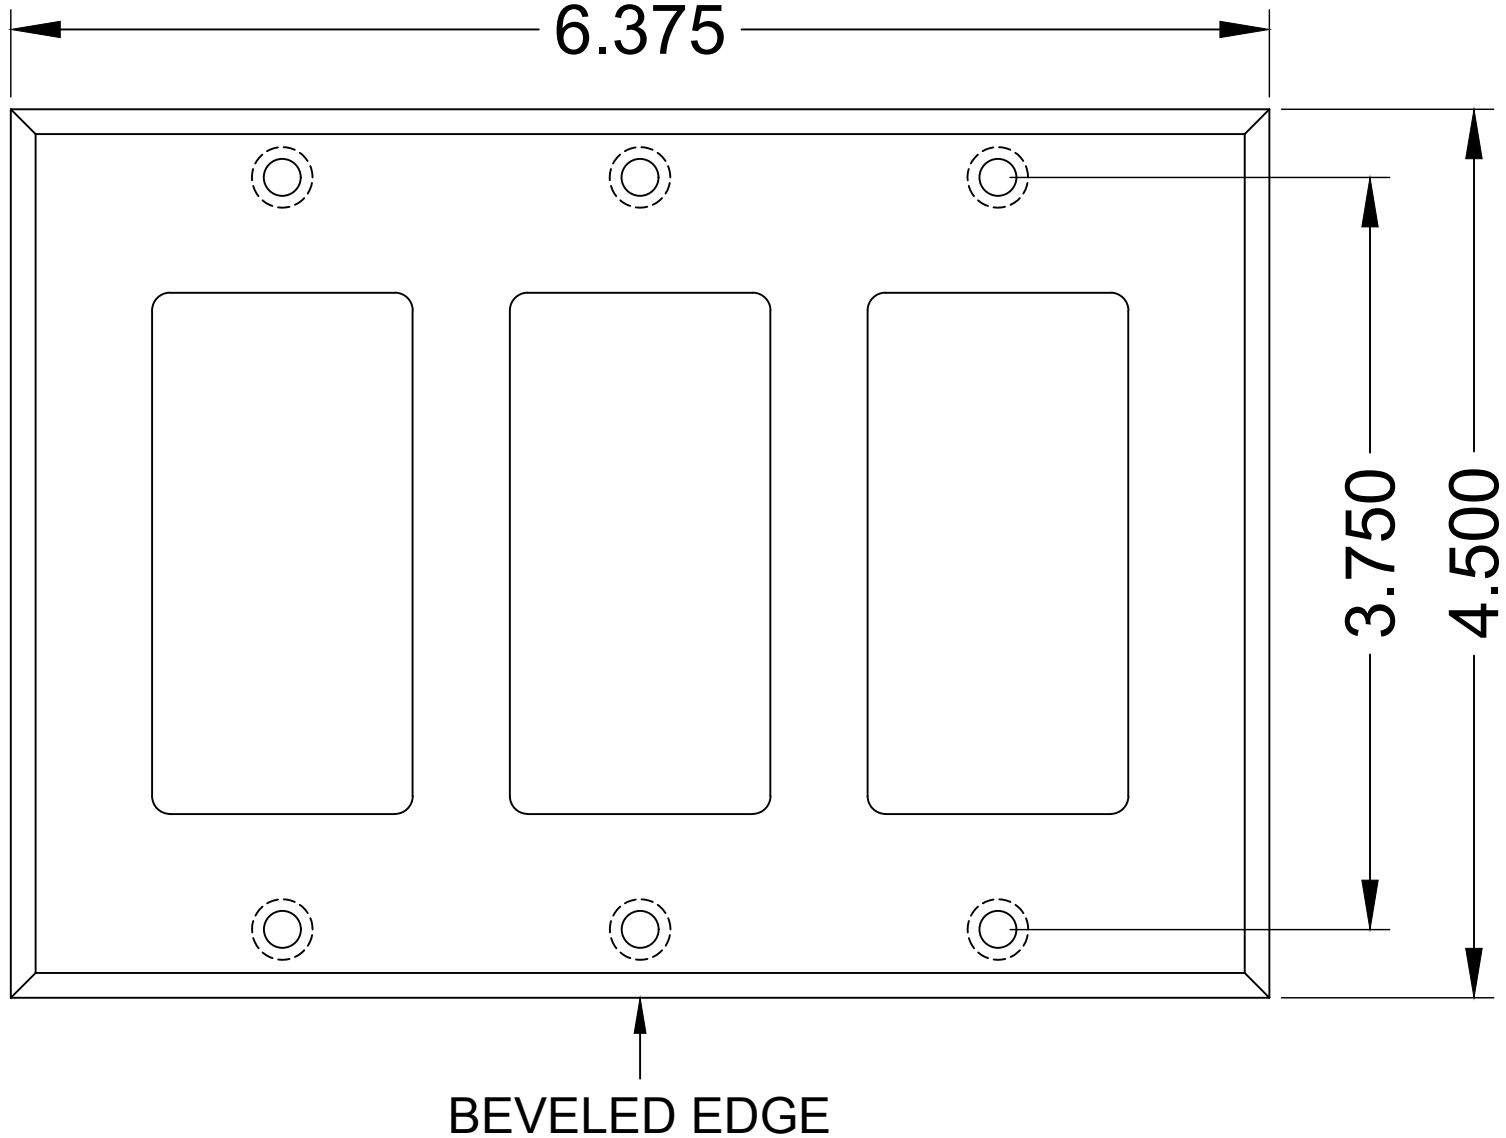

WP-310 SERIES PANELS

WP-310

WP-316

WP-318

WP-317

REVISED: 01/2021	MATERIAL:	FINISH:	DESCRIPTION:	REV 1
ALL DIMENSIONS ARE FOR REFERENCE ONLY. ALL DIMENSIONS ARE IN INCHES	THERMOPLASTIC	WHITE	TRIPLE GANG PANEL WITH (3) DECORA CUTOUTS.	SHEET 1 of 1

WP-310 SERIES PANELS

WP-310

WP-316

WP-318

WP-317

REVISED: 01/2021	MATERIAL:	FINISH:	DESCRIPTION:	REV 1
ALL DIMENSIONS ARE FOR REFERENCE ONLY. ALL DIMENSIONS ARE IN INCHES	THERMOPLASTIC	WHITE	TRIPLE GANG PANEL WITH (8) NEUTRIK D-SERIES CUTOUTS.	SHEET 1 OF 1