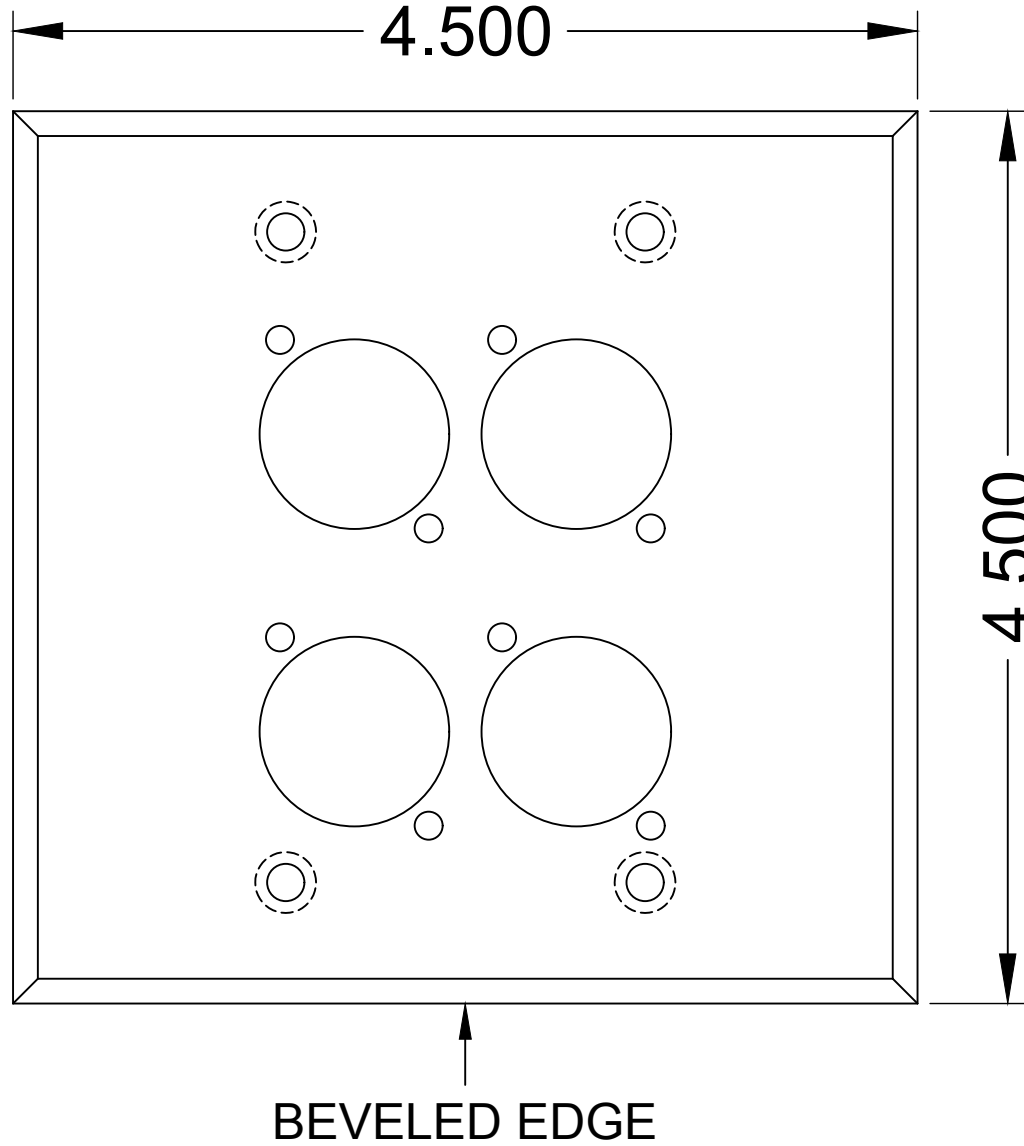

**WP-210 SERIES PANELS**

**WP-210**

**WP-212**

**WP-214**

**WP-216**

**WP-217**

<b>REVISED:</b> 01/2021	<b>MATERIAL:</b>	<b>FINISH:</b>	<b>DESCRIPTION:</b>	<b>REV</b>
ALL DIMENSIONS ARE FOR REFERENCE ONLY. ALL DIMENSIONS ARE IN INCHES	<b>THERMOPLASTIC</b>	<b>WHITE</b>	<b>DOUBLE GANG PANEL WITH (2) NEUTRIK D-SERIES CUTOUTS.</b>	<b>1</b>
				<b>SHEET</b>
				<b>1 OF 1</b>

WP-210 SERIES PANELS

WP-210

WP-212

WP-214

WP-216

WP-217

REVISED: 01/2021	MATERIAL:	FINISH:	DESCRIPTION:	REV 1
ALL DIMENSIONS ARE FOR REFERENCE ONLY. ALL DIMENSIONS ARE IN INCHES	THERMOPLASTIC	WHITE	DOUBLE GANG PANEL WITH (4) NEUTRIK D-SERIES CUTOUTS.	SHEET 1 OF 1

**WP-210 SERIES PANELS**

WP-210

WP-212

WP-214

WP-216

WP-217

REVISED: 01/2021	MATERIAL:	FINISH:	DESCRIPTION:	REV 1
ALL DIMENSIONS ARE FOR REFERENCE ONLY. ALL DIMENSIONS ARE IN INCHES	THERMOPLASTIC	WHITE	DOUBLE GANG PANEL WITH (6) NEUTRIK D-SERIES CUTOUTS.	SHEET 1 OF 1

**WP-210 SERIES PANELS**

**BEVELED EDGE**

<b>REVISED:</b> 01/2021	<b>MATERIAL:</b>	<b>FINISH:</b>	<b>DESCRIPTION:</b>	<b>REV</b>
ALL DIMENSIONS ARE FOR REFERENCE ONLY. ALL DIMENSIONS ARE IN INCHES	<b>THERMOPLASTIC</b>	<b>WHITE</b>	DOUBLE GANG PANEL WITH (2) DECORA CUTOUTS.	<b>1</b>
				<b>SHEET</b>
				<b>1 OF 1</b>