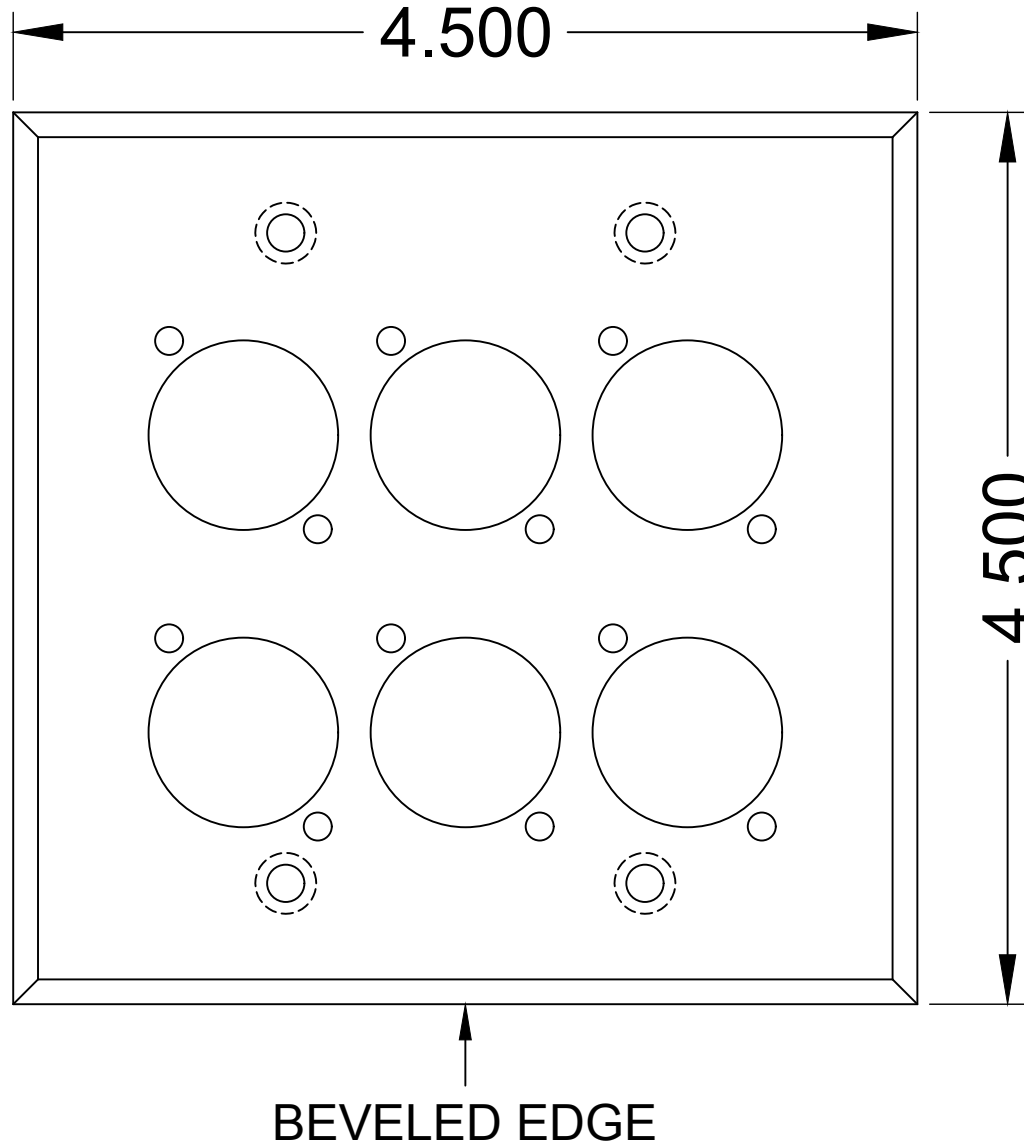

WP-210 SERIES PANELS

WP-210

WP-212

WP-214

WP-216

WP-217

REVISED: 01/2021	MATERIAL:	FINISH:	DESCRIPTION:	REV 1
ALL DIMENSIONS ARE FOR REFERENCE ONLY. ALL DIMENSIONS ARE IN INCHES	THERMOPLASTIC	WHITE	DOUBLE GANG PANEL WITH (4) NEUTRIK D-SERIES CUTOUTS.	SHEET 1 OF 1

**WP-210 SERIES PANELS**

WP-210

WP-212

WP-214

WP-216

WP-217

REVISED: 01/2021	MATERIAL:	FINISH:	DESCRIPTION:	REV 1
ALL DIMENSIONS ARE FOR REFERENCE ONLY. ALL DIMENSIONS ARE IN INCHES	THERMOPLASTIC	WHITE	DOUBLE GANG PANEL WITH (6) NEUTRIK D-SERIES CUTOUTS.	SHEET 1 OF 1

**WP-210 SERIES PANELS**

**BEVELED EDGE**

<b>REVISED:</b> 01/2021	<b>MATERIAL:</b>	<b>FINISH:</b>	<b>DESCRIPTION:</b>	<b>REV</b>
ALL DIMENSIONS ARE FOR REFERENCE ONLY. ALL DIMENSIONS ARE IN INCHES	<b>THERMOPLASTIC</b>	<b>WHITE</b>	DOUBLE GANG PANEL WITH (2) DECORA CUTOUTS.	<b>1</b>
				<b>SHEET</b>
				<b>1 OF 1</b>