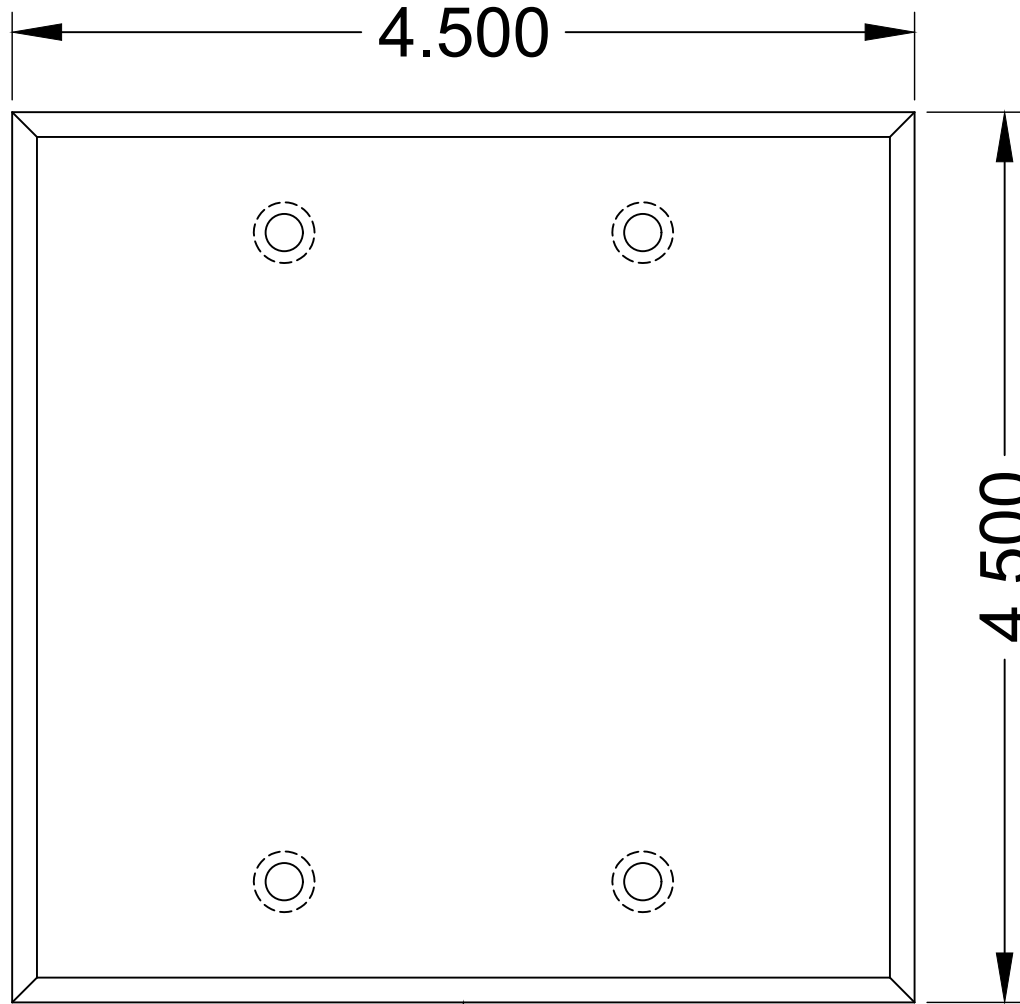

WP-210 SERIES PANELS

BEVELED EDGE

REVISED: 01/2021	MATERIAL:	FINISH:	DESCRIPTION:	REV 1
ALL DIMENSIONS ARE FOR REFERENCE ONLY. ALL DIMENSIONS ARE IN INCHES	THERMOPLASTIC	WHITE	DOUBLE GANG PANEL, BLANK.	SHEET 1 OF 1

**WP-210 SERIES PANELS**

**WP-210**

**WP-212**

**WP-214**

**WP-216**

**WP-217**

<b>REVISED:</b> 01/2021	<b>MATERIAL:</b>	<b>FINISH:</b>	<b>DESCRIPTION:</b>	<b>REV</b>
ALL DIMENSIONS ARE FOR REFERENCE ONLY. ALL DIMENSIONS ARE IN INCHES	<b>THERMOPLASTIC</b>	<b>WHITE</b>	<b>DOUBLE GANG PANEL WITH (2) NEUTRIK D-SERIES CUTOUTS.</b>	<b>1</b>
				<b>SHEET</b>
				<b>1 OF 1</b>

WP-210 SERIES PANELS

WP-210

WP-212

WP-214

WP-216

WP-217

REVISED: 01/2021	MATERIAL:	FINISH:	DESCRIPTION:	REV 1
ALL DIMENSIONS ARE FOR REFERENCE ONLY. ALL DIMENSIONS ARE IN INCHES	THERMOPLASTIC	WHITE	DOUBLE GANG PANEL WITH (4) NEUTRIK D-SERIES CUTOUTS.	SHEET 1 OF 1

**WP-210 SERIES PANELS**

**BEVELED EDGE**

<b>REVISED:</b> 01/2021	<b>MATERIAL:</b>	<b>FINISH:</b>	<b>DESCRIPTION:</b>	<b>REV</b>
ALL DIMENSIONS ARE FOR REFERENCE ONLY. ALL DIMENSIONS ARE IN INCHES	<b>THERMOPLASTIC</b>	<b>WHITE</b>	DOUBLE GANG PANEL WITH (2) DECORA CUTOUTS.	<b>1</b>
				<b>SHEET</b>
				<b>1 OF 1</b>