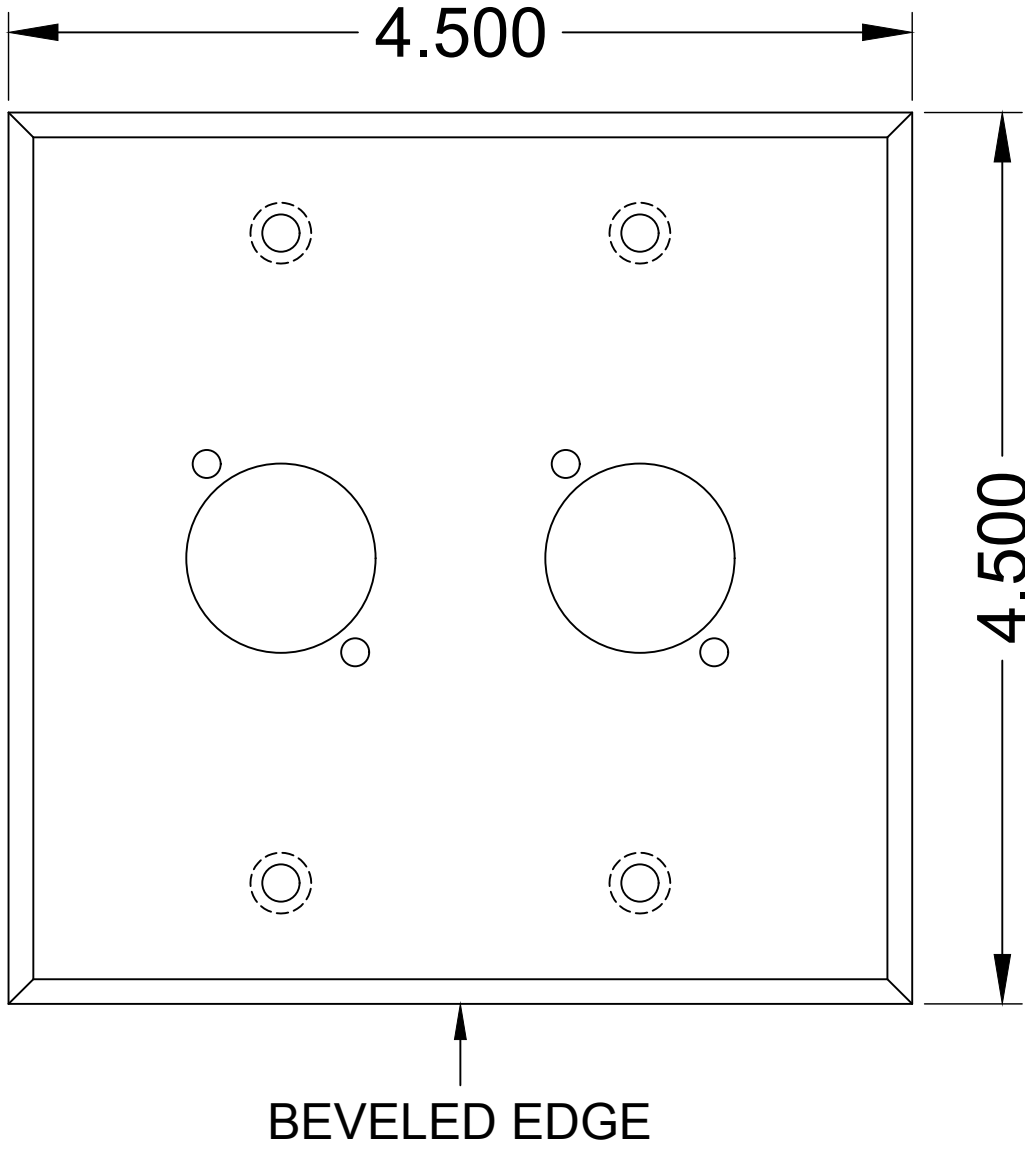

WP-210 SERIES PANELS

BEVELED EDGE

REVISED: 01/2021	MATERIAL:	FINISH:	DESCRIPTION:	REV 1
ALL DIMENSIONS ARE FOR REFERENCE ONLY. ALL DIMENSIONS ARE IN INCHES	THERMOPLASTIC	WHITE	DOUBLE GANG PANEL, BLANK.	SHEET 1 OF 1

**WP-210 SERIES PANELS**

**WP-210**

**WP-212**

**WP-214**

**WP-216**

**WP-217**

<b>REVISED:</b> 01/2021	<b>MATERIAL:</b>	<b>FINISH:</b>	<b>DESCRIPTION:</b>	<b>REV</b>
ALL DIMENSIONS ARE FOR REFERENCE ONLY. ALL DIMENSIONS ARE IN INCHES	<b>THERMOPLASTIC</b>	<b>WHITE</b>	<b>DOUBLE GANG PANEL WITH (2) NEUTRIK D-SERIES CUTOUTS.</b>	<b>1</b>
				<b>SHEET</b>
				<b>1 OF 1</b>

WP-210 SERIES PANELS

WP-210

WP-212

WP-214

WP-216

WP-217

REVISED: 01/2021	MATERIAL:	FINISH:	DESCRIPTION:	REV 1
ALL DIMENSIONS ARE FOR REFERENCE ONLY. ALL DIMENSIONS ARE IN INCHES	THERMOPLASTIC	WHITE	DOUBLE GANG PANEL WITH (4) NEUTRIK D-SERIES CUTOUTS.	SHEET 1 OF 1

**WP-210 SERIES PANELS**

**BEVELED EDGE**

<b>REVISED:</b> 01/2021	<b>MATERIAL:</b>	<b>FINISH:</b>	<b>DESCRIPTION:</b>	<b>REV</b>
ALL DIMENSIONS ARE FOR REFERENCE ONLY. ALL DIMENSIONS ARE IN INCHES	<b>THERMOPLASTIC</b>	<b>WHITE</b>	DOUBLE GANG PANEL WITH (2) DECORA CUTOUTS.	<b>1</b>
				<b>SHEET</b>
				<b>1 OF 1</b>