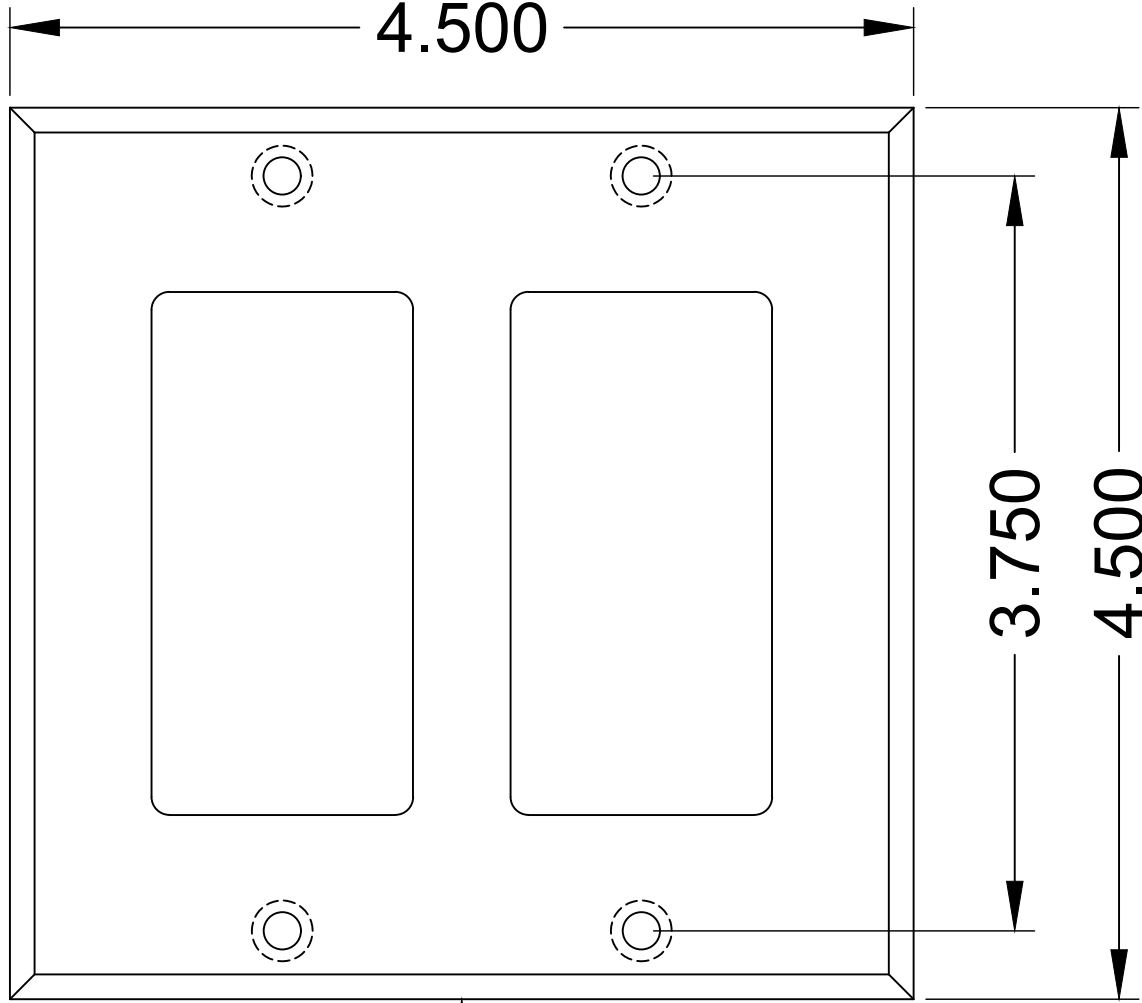

WP-210 SERIES PANELS

WP-210

WP-212

WP-214

WP-216

WP-217

REVISED: 01/2021	MATERIAL:	FINISH:	DESCRIPTION:	REV 1
ALL DIMENSIONS ARE FOR REFERENCE ONLY. ALL DIMENSIONS ARE IN INCHES	THERMOPLASTIC	WHITE	DOUBLE GANG PANEL WITH (4) NEUTRIK D-SERIES CUTOUTS.	SHEET 1 OF 1

**WP-210 SERIES PANELS**

WP-210

WP-212

WP-214

WP-216

WP-217

REVISED: 01/2021	MATERIAL:	FINISH:	DESCRIPTION:	REV 1
ALL DIMENSIONS ARE FOR REFERENCE ONLY. ALL DIMENSIONS ARE IN INCHES	THERMOPLASTIC	WHITE	DOUBLE GANG PANEL WITH (6) NEUTRIK D-SERIES CUTOUTS.	SHEET 1 OF 1

**WP-210 SERIES PANELS**

**BEVELED EDGE**

<b>REVISED:</b> 01/2021	<b>MATERIAL:</b>	<b>FINISH:</b>	<b>DESCRIPTION:</b>	<b>REV</b>
ALL DIMENSIONS ARE FOR REFERENCE ONLY. ALL DIMENSIONS ARE IN INCHES	<b>THERMOPLASTIC</b>	<b>WHITE</b>	DOUBLE GANG PANEL WITH (2) DECORA CUTOUTS.	<b>1</b>
				<b>SHEET</b>
				<b>1 OF 1</b>