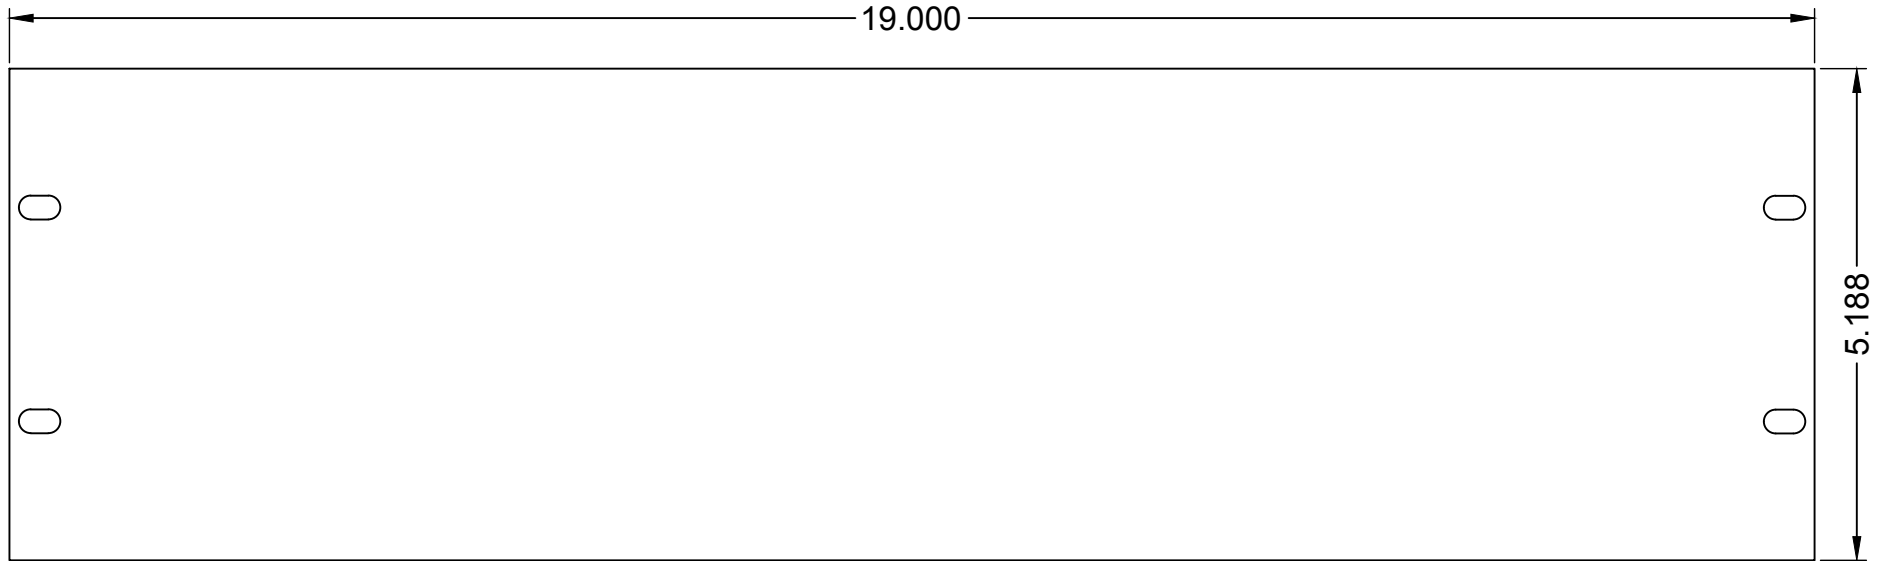

MODEL NO.

RPL-300

SERIES

RPL-300 SERIES

TYPE

3RU RACK PANEL

PROUDLY MADE IN THE U.S.A.

ACE BACKSTAGE CO
Stage Pocket Systems Connectivity
www.acebackstage.com

RPL-300 SERIES PANELS

REVISED: 01/2021

MATERIAL:

1/8" 6061-T6 ALUMINUM

FINISH:

BLACK POWDER COAT, SEMI GLOSS

DESCRIPTION:

3RU RACK PANEL, BLANK.

REV 1

SHEET 1 OF 1

ALL DIMENSIONS ARE FOR REFERENCE ONLY. ALL DIMENSIONS ARE IN INCHES

MODEL NO.	RPL-345	SERIES	RPL-300 SERIES	TYPE	3RU RACK PANEL	 PROUDLY MADE IN THE U.S.A.	 ACE BACKSTAGE CO <i>Stage Pocket Systems Connectivity</i> www.acebackstage.com
-----------	----------------	--------	-----------------------	------	-----------------------	----------------------------------------------------------------------------------------------------------------------	--------------------------------------------------------------------------------------------------------------------------------------------------------------------------------------------------------------------------

RPL-300 SERIES PANELS

REVISED: 01/2021	MATERIAL:	FINISH:	DESCRIPTION:	REV 1
ALL DIMENSIONS ARE FOR REFERENCE ONLY. ALL DIMENSIONS ARE IN INCHES	1/8" 6061-T6 ALUMINUM	BLACK POWDER COAT, SEMI GLOSS	3RU RACK PANEL WITH (45) CONNECTRIX CUTOUTS	SHEET 1 OF 1