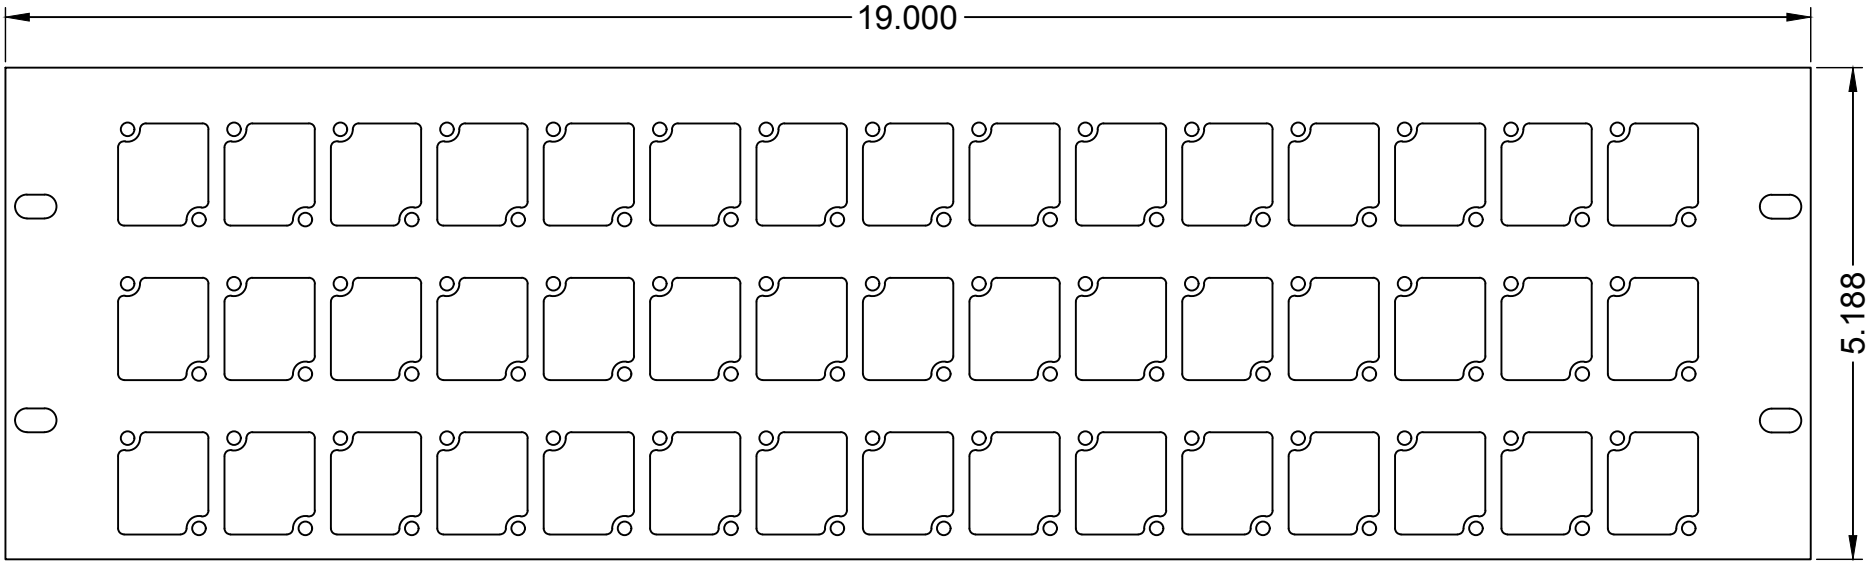

RPL-300 SERIES PANELS

REVISED: 01/2021

MATERIAL:

1/8" 6061-T6 ALUMINUM

FINISH:

BLACK POWDER COAT, SEMI GLOSS

DESCRIPTION:

3RU RACK PANEL, BLANK.

REV 1

SHEET 1 OF 1

ALL DIMENSIONS ARE FOR REFERENCE ONLY. ALL DIMENSIONS ARE IN INCHES

MODEL NO.	RPL-345	SERIES	RPL-300 SERIES	TYPE	3RU RACK PANEL	 PROUDLY MADE IN THE U.S.A.	 ACE BACKSTAGE CO <i>Stage Pocket Systems Connectivity</i> www.acebackstage.com
-----------	----------------	--------	-----------------------	------	-----------------------	----------------------------------------------------------------------------------------------------------------------	--------------------------------------------------------------------------------------------------------------------------------------------------------------------------------------------------------------------------

RPL-300 SERIES PANELS

REVISED: 01/2021	MATERIAL:	FINISH:	DESCRIPTION:	REV 1
ALL DIMENSIONS ARE FOR REFERENCE ONLY. ALL DIMENSIONS ARE IN INCHES	1/8" 6061-T6 ALUMINUM	BLACK POWDER COAT, SEMI GLOSS	3RU RACK PANEL WITH (45) CONNECTRIX CUTOUTS	SHEET 1 OF 1