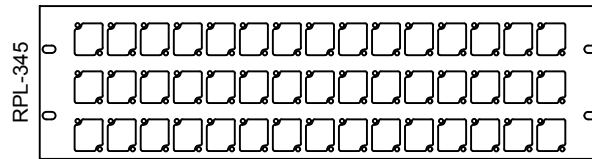

REV 1

SHEET 1 OF 1

ALL DIMENSIONS ARE FOR REFERENCE ONLY. ALL DIMENSIONS ARE IN INCHES

MODEL NO.	RPL-345	SERIES	RPL-300 SERIES	TYPE	3RU RACK PANEL	 PROUDLY MADE IN THE U.S.A.	 ACE BACKSTAGE CO <i>Stage Pocket Systems Connectivity</i> www.acebackstage.com
-----------	----------------	--------	-----------------------	------	-----------------------	----------------------------------------------------------------------------------------------------------------------	--------------------------------------------------------------------------------------------------------------------------------------------------------------------------------------------------------------------------

RPL-300 SERIES PANELS

REVISED: 01/2021	MATERIAL:	FINISH:	DESCRIPTION:	REV 1
ALL DIMENSIONS ARE FOR REFERENCE ONLY. ALL DIMENSIONS ARE IN INCHES	1/8" 6061-T6 ALUMINUM	BLACK POWDER COAT, SEMI GLOSS	3RU RACK PANEL WITH (45) CONNECTRIX CUTOUTS	SHEET 1 OF 1