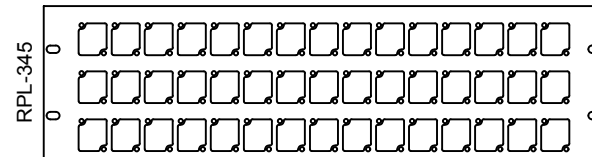

MODEL NO.

RPL-300

SERIES

RPL-300 SERIES

TYPE

3RU RACK PANEL

PROUDLY MADE IN THE U.S.A.

ACE BACKSTAGE CO
Stage Pocket Systems Connectivity
www.acebackstage.com

RPL-300 SERIES PANELS

REVISED: 01/2021

MATERIAL:

1/8" 6061-T6 ALUMINUM

FINISH:

BLACK POWDER COAT, SEMI GLOSS

DESCRIPTION:

3RU RACK PANEL, BLANK.

REV 1

SHEET 1 OF 1

ALL DIMENSIONS ARE FOR REFERENCE ONLY. ALL DIMENSIONS ARE IN INCHES

MODEL NO.	RPL-345	SERIES	RPL-300 SERIES	TYPE	3RU RACK PANEL	 PROUDLY MADE IN THE U.S.A.	 ACE BACKSTAGE CO <i>Stage Pocket Systems Connectivity</i> www.acebackstage.com
-----------	----------------	--------	-----------------------	------	-----------------------	----------------------------------------------------------------------------------------------------------------------	--------------------------------------------------------------------------------------------------------------------------------------------------------------------------------------------------------------------------