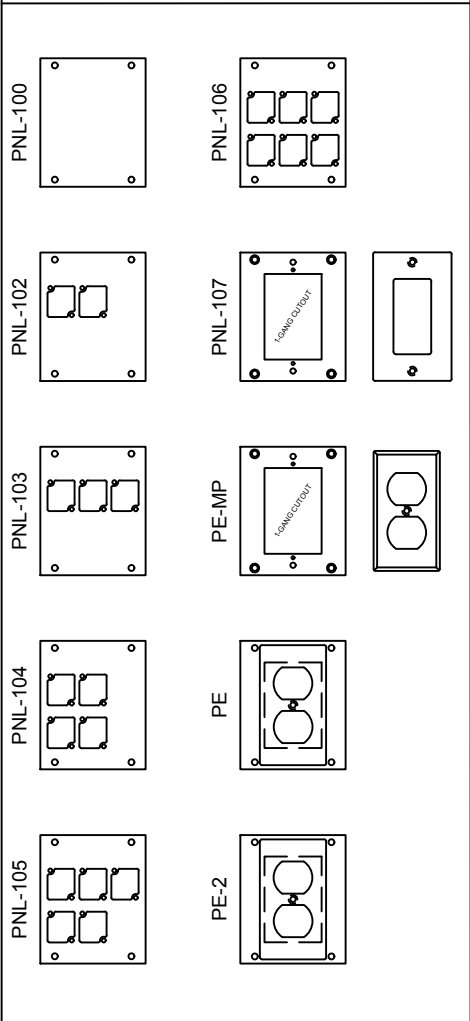

COMPATIBLE POCKETS

- HALF
- FULL
- DOUBLE WIDE
- SUPER
- SUPER DOUBLE WIDE

PNL-100 SERIES PANELS

REVISED: 01/2021	MATERIAL:	FINISH:	DESCRIPTION:	REV
ALL DIMENSIONS ARE FOR REFERENCE ONLY. ALL DIMENSIONS ARE IN INCHES	1/16" 6061-T6 ALUMINUM	BLACK POWDER COAT, SEMI GLOSS	FLOOR POCKET PANEL, (4) CONNECTRIX CUTOUTS	1
				SHEET
				1 of 1

COMPATIBLE POCKETS

- HALF
- FULL
- DOUBLE WIDE
- SUPER
- SUPER DOUBLE WIDE

PNL-100 SERIES PANELS

REVISED: 01/2021	MATERIAL:	FINISH:	DESCRIPTION:	REV
ALL DIMENSIONS ARE FOR REFERENCE ONLY. ALL DIMENSIONS ARE IN INCHES	1/16" 6061-T6 ALUMINUM	BLACK POWDER COAT, SEMI GLOSS	FLOOR POCKET PANEL, (5) CONNECTRIX CUTOUTS	1
				SHEET
				1 of 1

COMPATIBLE POCKETS

- HALF
- FULL
- DOUBLE WIDE
- SUPER
- SUPER DOUBLE WIDE

PNL-100 SERIES PANELS

REVISED: 01/2021	MATERIAL:	FINISH:	DESCRIPTION:	REV 1
ALL DIMENSIONS ARE FOR REFERENCE ONLY. ALL DIMENSIONS ARE IN INCHES	1/16" 6061-T6 ALUMINUM	BLACK POWDER COAT, SEMI GLOSS	FLOOR POCKET PANEL, (6) CONNECTRIX CUTOUTS	SHEET 1 OF 1