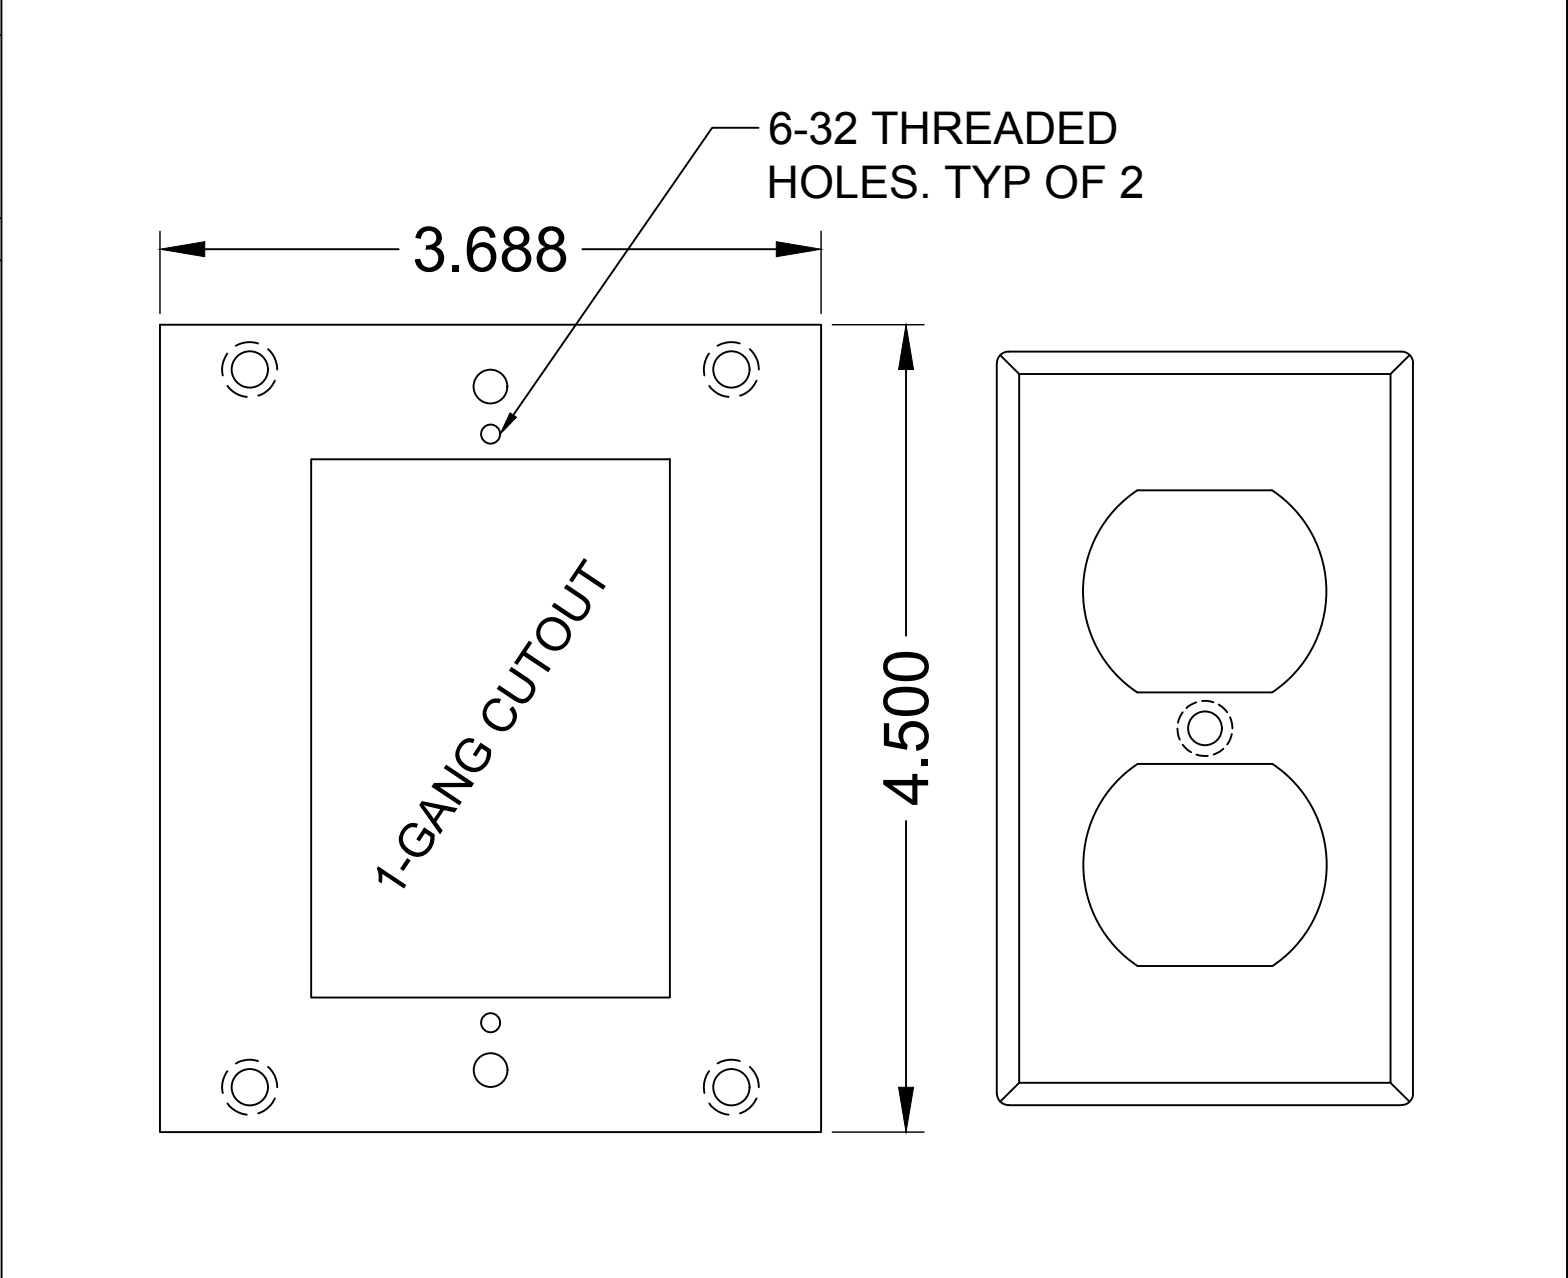

COMPATIBLE POCKETS

- HALF
- FULL
- DOUBLE WIDE
- SUPER
- SUPER DOUBLE WIDE

PNL-100 SERIES PANELS

REVISED: 01/2021	MATERIAL: 1/16" 6061-T6 ALUMINUM	FINISH: BLACK POWDER COAT, SEMI GLOSS	DESCRIPTION: FLOOR POCKET PANEL, FOR USE WITH ISO BACKBOX.	REV 1
ALL DIMENSIONS ARE FOR REFERENCE ONLY. ALL DIMENSIONS ARE IN INCHES				SHEET 1 OF 1