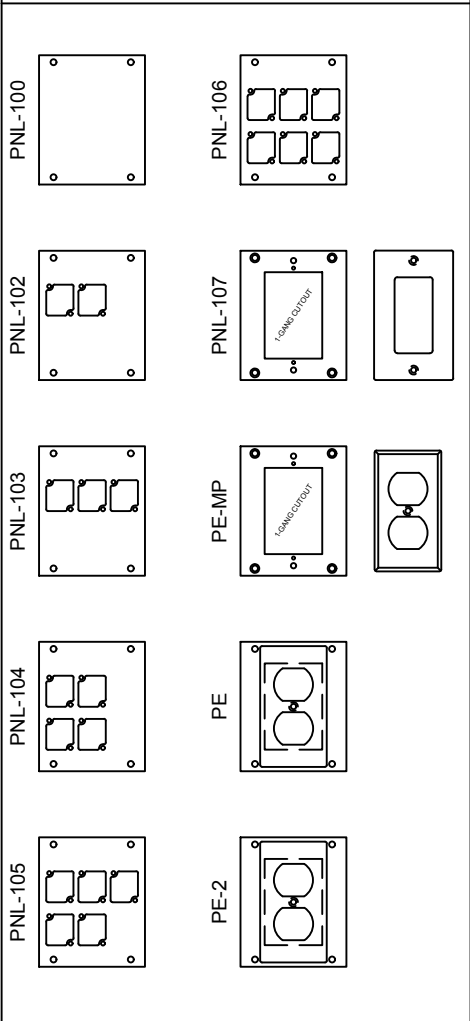

COMPATIBLE POCKETS

- HALF
- FULL
- DOUBLE WIDE
- SUPER
- SUPER DOUBLE WIDE

PNL-100 SERIES PANELS

REVISED: 01/2021	MATERIAL:	FINISH:	DESCRIPTION:	REV 1
ALL DIMENSIONS ARE FOR REFERENCE ONLY. ALL DIMENSIONS ARE IN INCHES	1/16" 6061-T6 ALUMINUM	BLACK POWDER COAT, SEMI GLOSS	FLOOR POCKET PANEL, (2) CONNECTRIX CUTOUTS	SHEET 1 of 1

COMPATIBLE POCKETS

- HALF
- FULL
- DOUBLE WIDE
- SUPER
- SUPER DOUBLE WIDE

PNL-100 SERIES PANELS

REVISED: 01/2021	MATERIAL:	FINISH:	DESCRIPTION:	REV
ALL DIMENSIONS ARE FOR REFERENCE ONLY. ALL DIMENSIONS ARE IN INCHES	1/16" 6061-T6 ALUMINUM	BLACK POWDER COAT, SEMI GLOSS	FLOOR POCKET PANEL, (3) CONNECTRIX CUTOUTS	1
				SHEET
				1 of 1

COMPATIBLE POCKETS

- HALF
- FULL
- DOUBLE WIDE
- SUPER
- SUPER DOUBLE WIDE

PNL-100 SERIES PANELS

REVISED: 01/2021	MATERIAL:	FINISH:	DESCRIPTION:	REV
ALL DIMENSIONS ARE FOR REFERENCE ONLY. ALL DIMENSIONS ARE IN INCHES	1/16" 6061-T6 ALUMINUM	BLACK POWDER COAT, SEMI GLOSS	FLOOR POCKET PANEL, (4) CONNECTRIX CUTOUTS	1
				SHEET
				1 of 1

COMPATIBLE POCKETS

- HALF
- FULL
- DOUBLE WIDE
- SUPER
- SUPER DOUBLE WIDE

PNL-100 SERIES PANELS

REVISED: 01/2021	MATERIAL:	FINISH:	DESCRIPTION:	REV
ALL DIMENSIONS ARE FOR REFERENCE ONLY. ALL DIMENSIONS ARE IN INCHES	1/16" 6061-T6 ALUMINUM	BLACK POWDER COAT, SEMI GLOSS	FLOOR POCKET PANEL, (5) CONNECTRIX CUTOUTS	1
				SHEET
				1 of 1