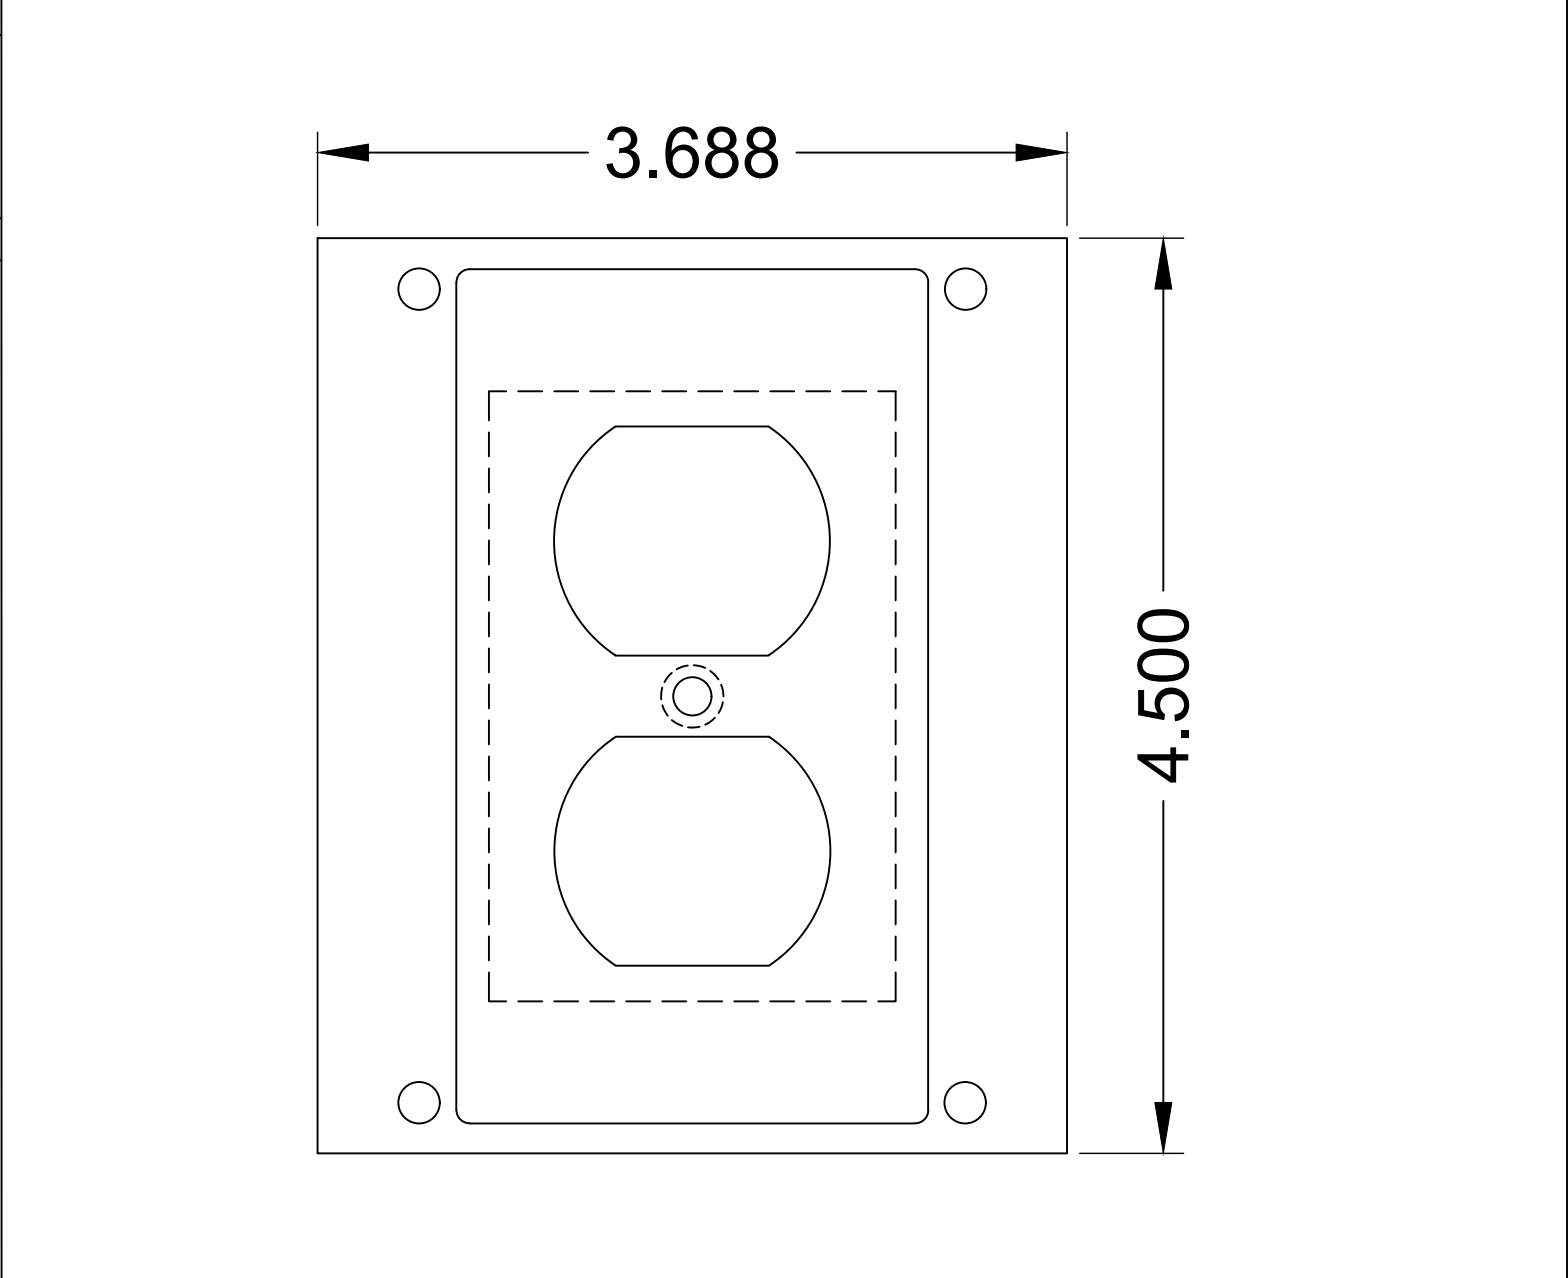

COMPATIBLE POCKETS

- HALF
- FULL
- DOUBLE WIDE
- SUPER
- SUPER DOUBLE WIDE

PNL-100 SERIES PANELS

REVISED: 01/2021	MATERIAL:	FINISH:	DESCRIPTION:	REV 1
ALL DIMENSIONS ARE FOR REFERENCE ONLY. ALL DIMENSIONS ARE IN INCHES	1/16" 6061-T6 ALUMINUM	BLACK POWDER COAT, SEMI GLOSS	FLOOR POCKET PANEL, WITH ISOLATED SWITCHBOX.	SHEET 1 OF 1