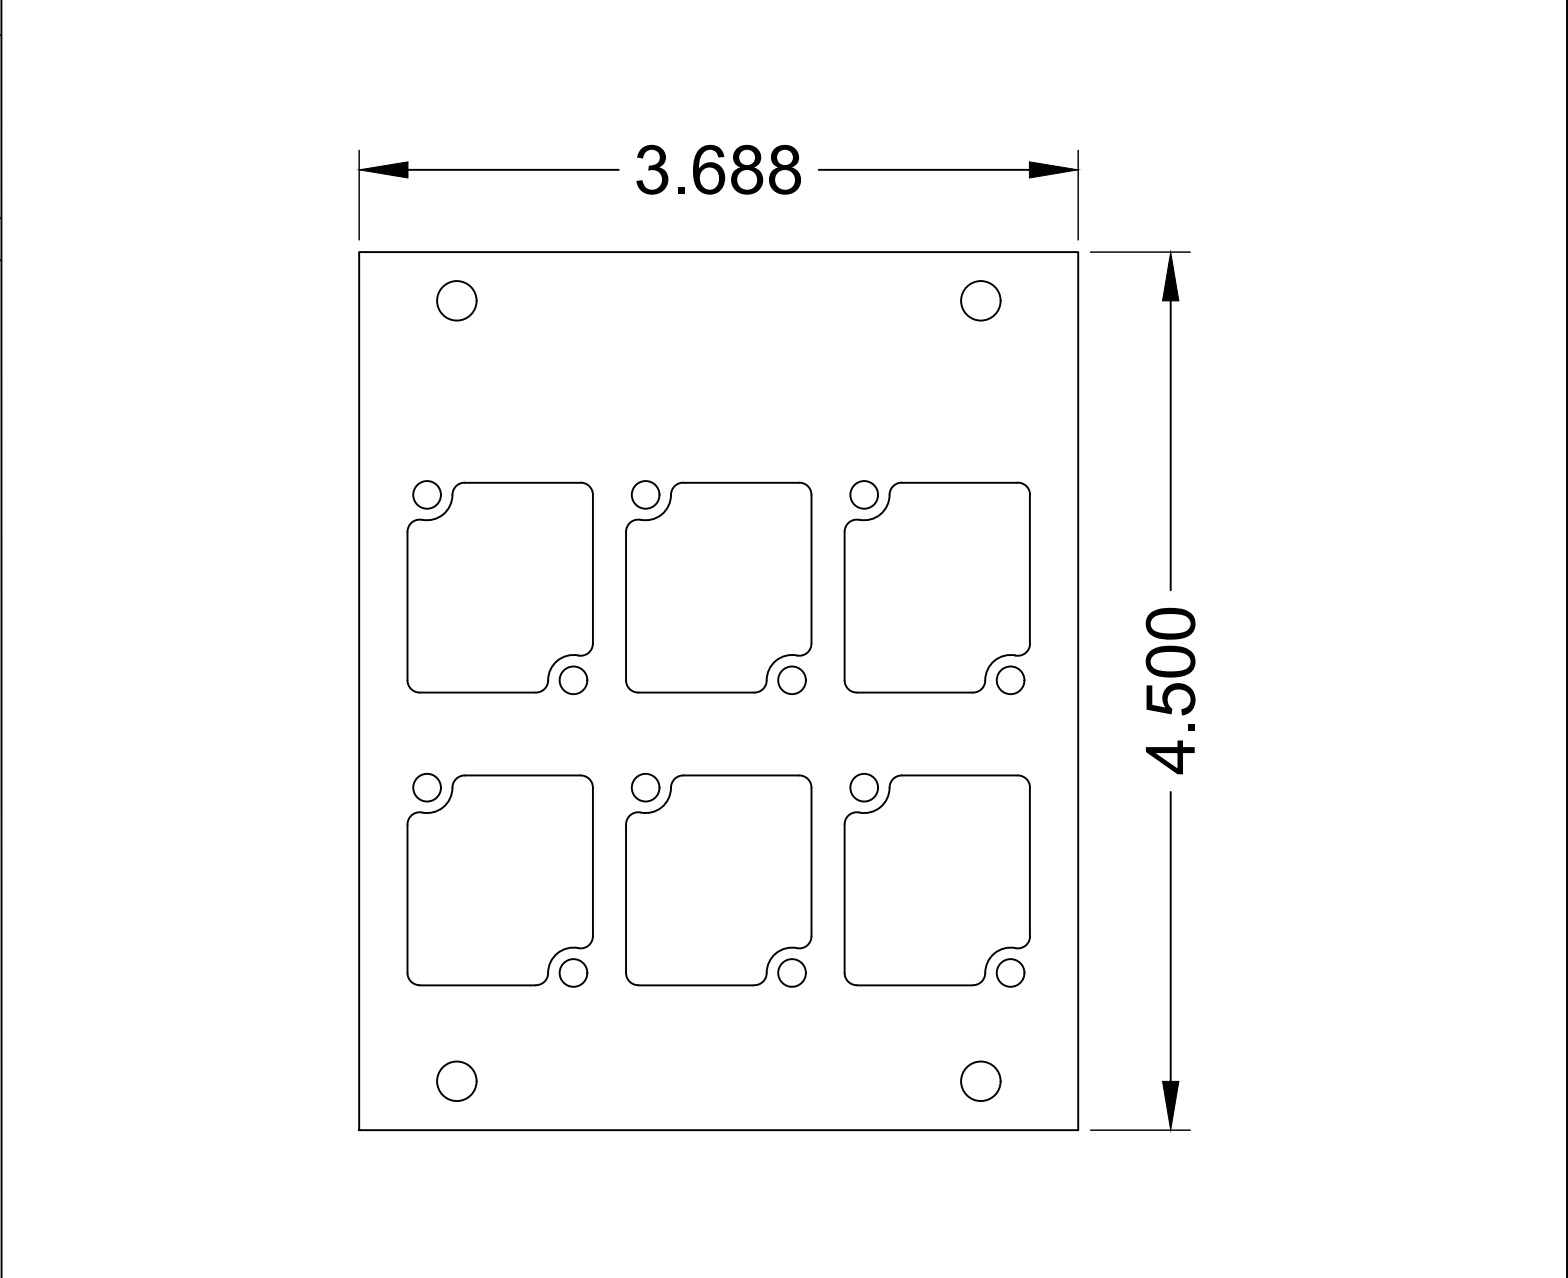

COMPATIBLE POCKETS

- HALF
- FULL
- DOUBLE WIDE
- SUPER
- SUPER DOUBLE WIDE

PNL-100 SERIES PANELS

REVISED: 01/2021	MATERIAL:	FINISH:	DESCRIPTION:	REV 1
ALL DIMENSIONS ARE FOR REFERENCE ONLY. ALL DIMENSIONS ARE IN INCHES	1/16" 6061-T6 ALUMINUM	BLACK POWDER COAT, SEMI GLOSS	FLOOR POCKET PANEL, (6) CONNECTRIX CUTOUTS	SHEET 1 OF 1