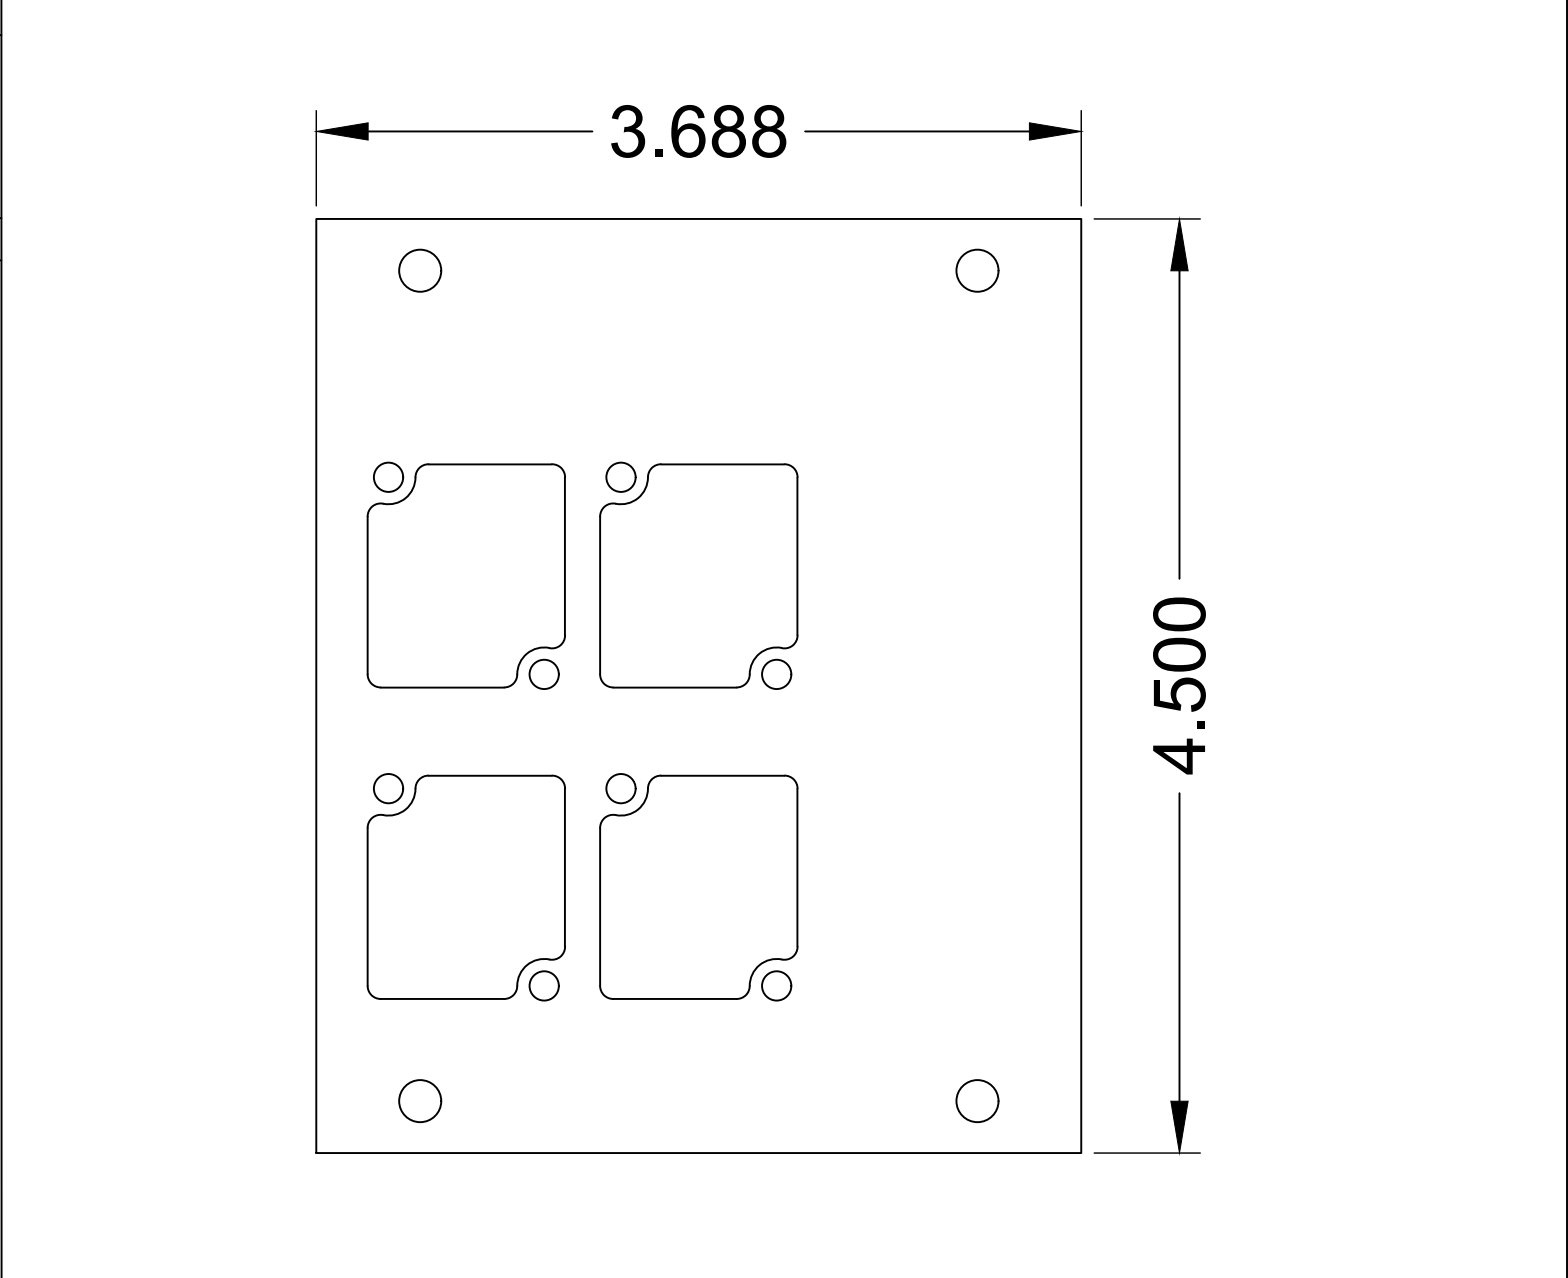

COMPATIBLE POCKETS

- HALF
- FULL
- DOUBLE WIDE
- SUPER
- SUPER DOUBLE WIDE

PNL-100 SERIES PANELS

REVISED: 01/2021	MATERIAL:	FINISH:	DESCRIPTION:	REV 1
ALL DIMENSIONS ARE FOR REFERENCE ONLY. ALL DIMENSIONS ARE IN INCHES	1/16" 6061-T6 ALUMINUM	BLACK POWDER COAT, SEMI GLOSS	FLOOR POCKET PANEL, BLANK.	SHEET 1 OF 1

COMPATIBLE POCKETS

- HALF
- FULL
- DOUBLE WIDE
- SUPER
- SUPER DOUBLE WIDE

PNL-100 SERIES PANELS

REVISED: 01/2021	MATERIAL:	FINISH:	DESCRIPTION:	REV 1
ALL DIMENSIONS ARE FOR REFERENCE ONLY. ALL DIMENSIONS ARE IN INCHES	1/16" 6061-T6 ALUMINUM	BLACK POWDER COAT, SEMI GLOSS	FLOOR POCKET PANEL, (2) CONNECTRIX CUTOUTS	SHEET 1 of 1

COMPATIBLE POCKETS

- HALF
- FULL
- DOUBLE WIDE
- SUPER
- SUPER DOUBLE WIDE

PNL-100 SERIES PANELS

REVISED: 01/2021	MATERIAL:	FINISH:	DESCRIPTION:	REV
ALL DIMENSIONS ARE FOR REFERENCE ONLY. ALL DIMENSIONS ARE IN INCHES	1/16" 6061-T6 ALUMINUM	BLACK POWDER COAT, SEMI GLOSS	FLOOR POCKET PANEL, (3) CONNECTRIX CUTOUTS	1
				SHEET
				1 of 1

COMPATIBLE POCKETS

- HALF
- FULL
- DOUBLE WIDE
- SUPER
- SUPER DOUBLE WIDE

PNL-100 SERIES PANELS

REVISED: 01/2021	MATERIAL:	FINISH:	DESCRIPTION:	REV
ALL DIMENSIONS ARE FOR REFERENCE ONLY. ALL DIMENSIONS ARE IN INCHES	1/16" 6061-T6 ALUMINUM	BLACK POWDER COAT, SEMI GLOSS	FLOOR POCKET PANEL, (4) CONNECTRIX CUTOUTS	1
				SHEET
				1 of 1