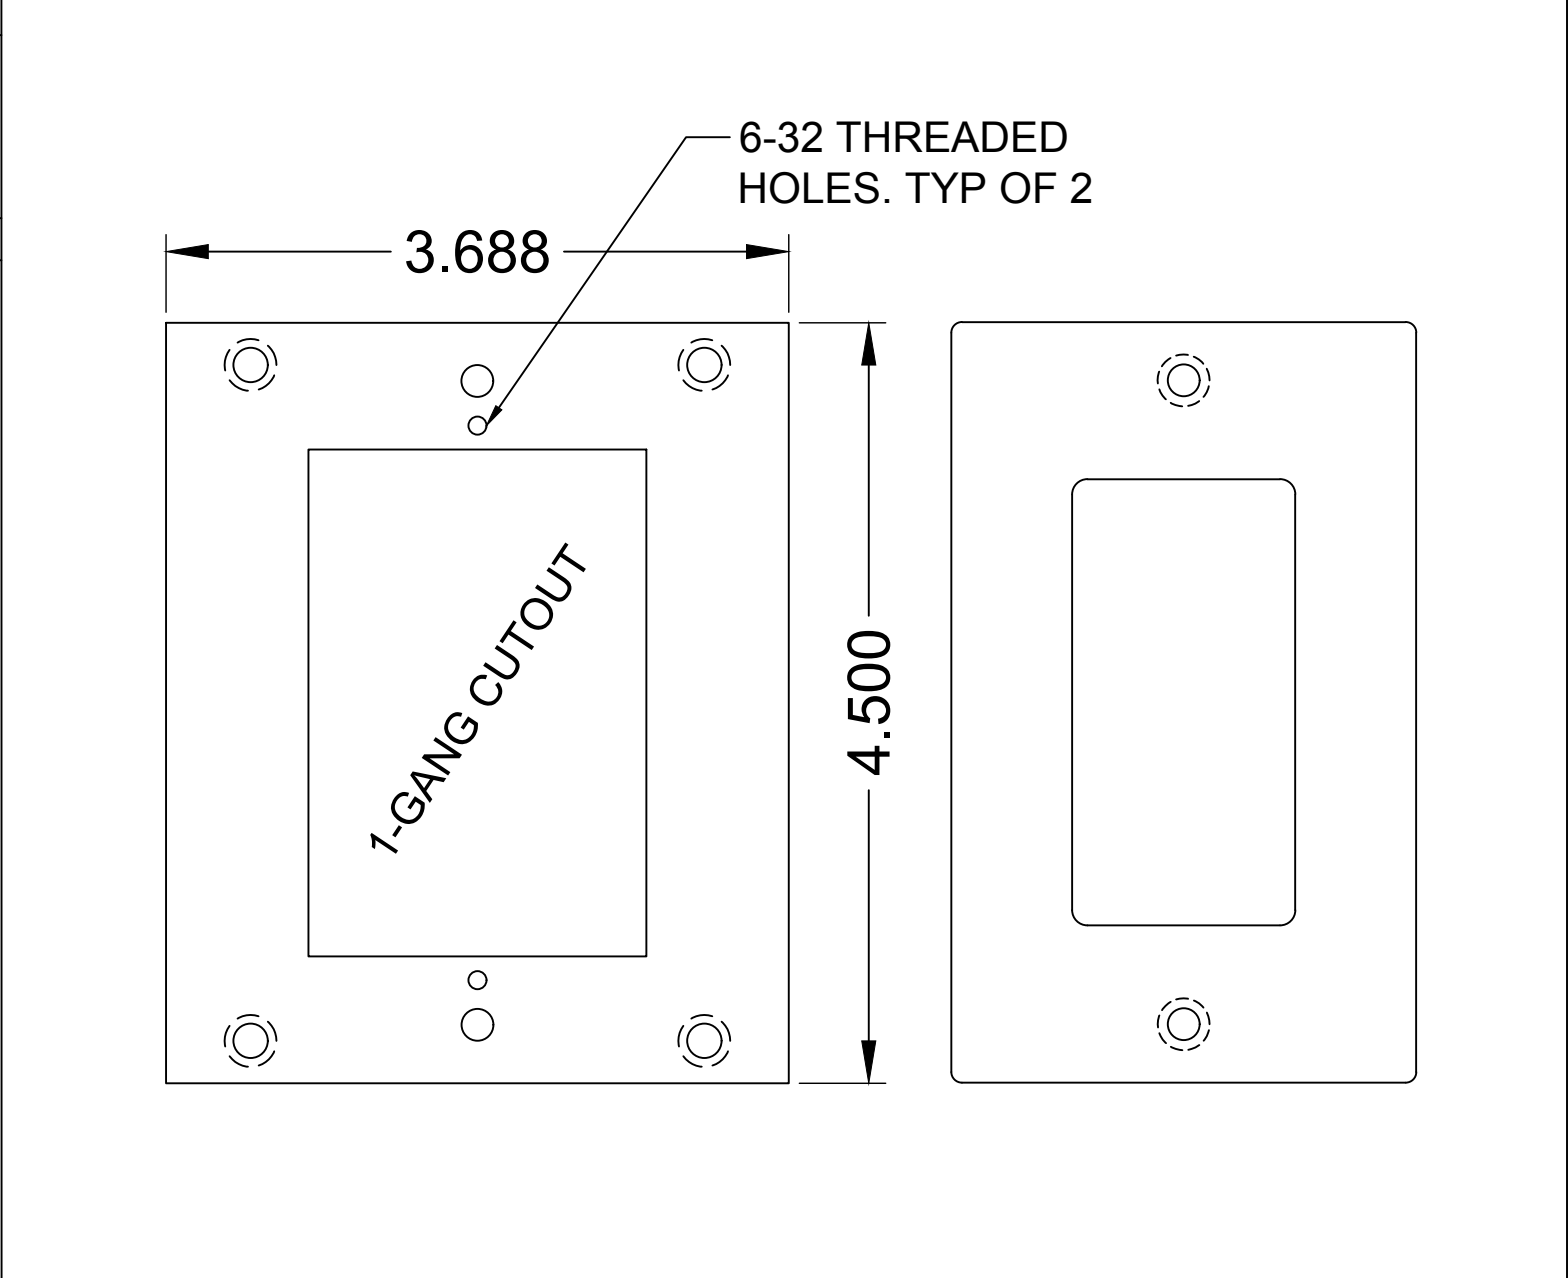

COMPATIBLE POCKETS

- HALF
- FULL
- DOUBLE WIDE
- SUPER
- SUPER DOUBLE WIDE

PNL-100 SERIES PANELS

REVISED: 01/2021	MATERIAL:	FINISH:	DESCRIPTION:	REV 1
ALL DIMENSIONS ARE FOR REFERENCE ONLY. ALL DIMENSIONS ARE IN INCHES	1/16" 6061-T6 ALUMINUM	BLACK POWDER COAT, SEMI GLOSS	FLOOR POCKET PANEL WITH (1) DECORA CUTOUT.	SHEET 1 of 1