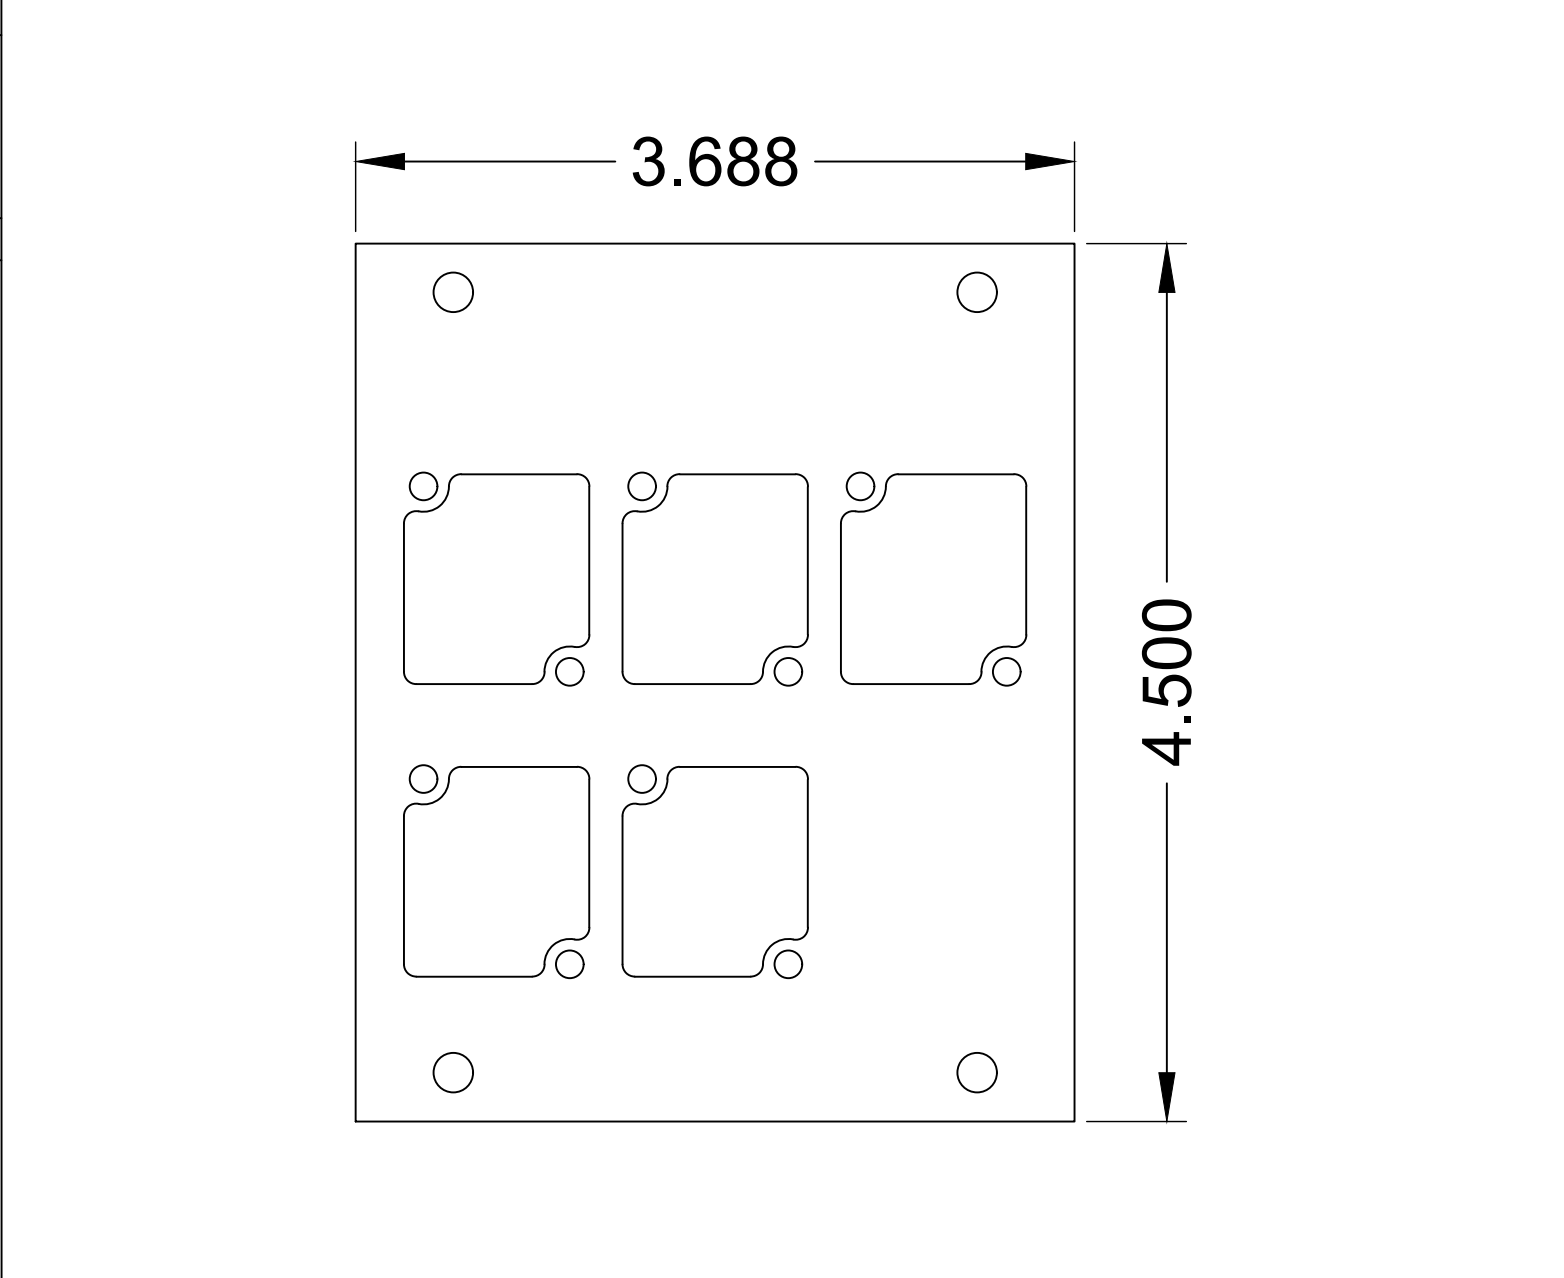

COMPATIBLE POCKETS

- HALF
- FULL
- DOUBLE WIDE
- SUPER
- SUPER DOUBLE WIDE

PNL-100 SERIES PANELS

REVISED: 01/2021	MATERIAL:	FINISH:	DESCRIPTION:	REV
ALL DIMENSIONS ARE FOR REFERENCE ONLY. ALL DIMENSIONS ARE IN INCHES	1/16" 6061-T6 ALUMINUM	BLACK POWDER COAT, SEMI GLOSS	FLOOR POCKET PANEL, (5) CONNECTRIX CUTOUTS	1
				SHEET
				1 of 1