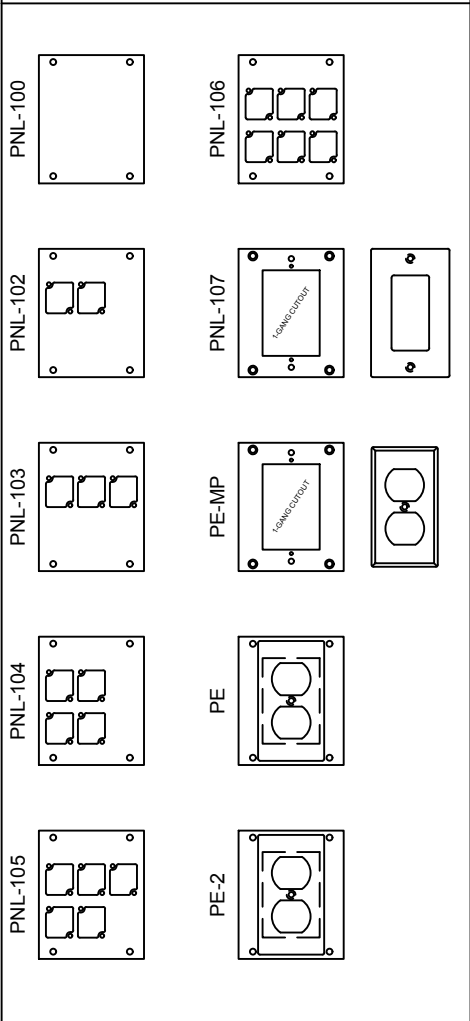

COMPATIBLE POCKETS

- HALF
- FULL
- DOUBLE WIDE
- SUPER
- SUPER DOUBLE WIDE

PNL-100 SERIES PANELS

REVISED: 01/2021	MATERIAL:	FINISH:	DESCRIPTION:	REV 1
ALL DIMENSIONS ARE FOR REFERENCE ONLY. ALL DIMENSIONS ARE IN INCHES	1/16" 6061-T6 ALUMINUM	BLACK POWDER COAT, SEMI GLOSS	FLOOR POCKET PANEL, BLANK.	SHEET 1 OF 1

COMPATIBLE POCKETS

- HALF
- FULL
- DOUBLE WIDE
- SUPER
- SUPER DOUBLE WIDE

PNL-100 SERIES PANELS

REVISED: 01/2021	MATERIAL:	FINISH:	DESCRIPTION:	REV 1
ALL DIMENSIONS ARE FOR REFERENCE ONLY. ALL DIMENSIONS ARE IN INCHES	1/16" 6061-T6 ALUMINUM	BLACK POWDER COAT, SEMI GLOSS	FLOOR POCKET PANEL, (2) CONNECTRIX CUTOUTS	SHEET 1 of 1

COMPATIBLE POCKETS

- HALF
- FULL
- DOUBLE WIDE
- SUPER
- SUPER DOUBLE WIDE

PNL-100 SERIES PANELS

REVISED: 01/2021	MATERIAL:	FINISH:	DESCRIPTION:	REV
ALL DIMENSIONS ARE FOR REFERENCE ONLY. ALL DIMENSIONS ARE IN INCHES	1/16" 6061-T6 ALUMINUM	BLACK POWDER COAT, SEMI GLOSS	FLOOR POCKET PANEL, (3) CONNECTRIX CUTOUTS	1
				SHEET
				1 of 1

COMPATIBLE POCKETS

- HALF
- FULL
- DOUBLE WIDE
- SUPER
- SUPER DOUBLE WIDE

PNL-100 SERIES PANELS

REVISED: 01/2021	MATERIAL:	FINISH:	DESCRIPTION:	REV
ALL DIMENSIONS ARE FOR REFERENCE ONLY. ALL DIMENSIONS ARE IN INCHES	1/16" 6061-T6 ALUMINUM	BLACK POWDER COAT, SEMI GLOSS	FLOOR POCKET PANEL, (4) CONNECTRIX CUTOUTS	1
				SHEET
				1 of 1