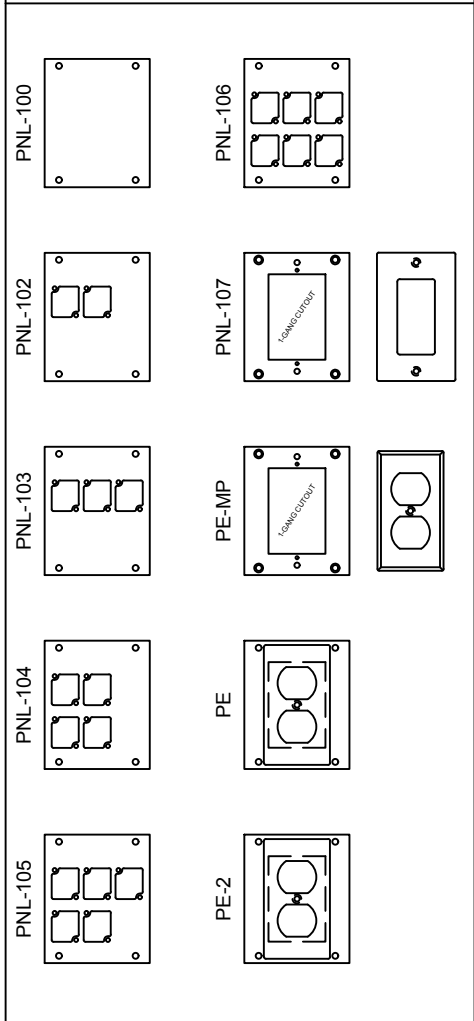

COMPATIBLE POCKETS

- HALF
- FULL
- DOUBLE WIDE
- SUPER
- SUPER DOUBLE WIDE

PNL-100 SERIES PANELS

REVISED: 01/2021	MATERIAL:	FINISH:	DESCRIPTION:	REV 1
ALL DIMENSIONS ARE FOR REFERENCE ONLY. ALL DIMENSIONS ARE IN INCHES	1/16" 6061-T6 ALUMINUM	BLACK POWDER COAT, SEMI GLOSS	FLOOR POCKET PANEL, BLANK.	SHEET 1 OF 1

COMPATIBLE POCKETS

- HALF
- FULL
- DOUBLE WIDE
- SUPER
- SUPER DOUBLE WIDE

PNL-100 SERIES PANELS

REVISED: 01/2021	MATERIAL:	FINISH:	DESCRIPTION:	REV 1
ALL DIMENSIONS ARE FOR REFERENCE ONLY. ALL DIMENSIONS ARE IN INCHES	1/16" 6061-T6 ALUMINUM	BLACK POWDER COAT, SEMI GLOSS	FLOOR POCKET PANEL, (2) CONNECTRIX CUTOUTS	SHEET 1 of 1

COMPATIBLE POCKETS

- HALF
- FULL
- DOUBLE WIDE
- SUPER
- SUPER DOUBLE WIDE

PNL-100 SERIES PANELS

REVISED: 01/2021	MATERIAL:	FINISH:	DESCRIPTION:	REV
ALL DIMENSIONS ARE FOR REFERENCE ONLY. ALL DIMENSIONS ARE IN INCHES	1/16" 6061-T6 ALUMINUM	BLACK POWDER COAT, SEMI GLOSS	FLOOR POCKET PANEL, (3) CONNECTRIX CUTOUTS	1
				SHEET
				1 of 1

COMPATIBLE POCKETS

- HALF
- FULL
- DOUBLE WIDE
- SUPER
- SUPER DOUBLE WIDE

PNL-100 SERIES PANELS

REVISED: 01/2021	MATERIAL:	FINISH:	DESCRIPTION:	REV
ALL DIMENSIONS ARE FOR REFERENCE ONLY. ALL DIMENSIONS ARE IN INCHES	1/16" 6061-T6 ALUMINUM	BLACK POWDER COAT, SEMI GLOSS	FLOOR POCKET PANEL, (4) CONNECTRIX CUTOUTS	1
				SHEET
				1 of 1