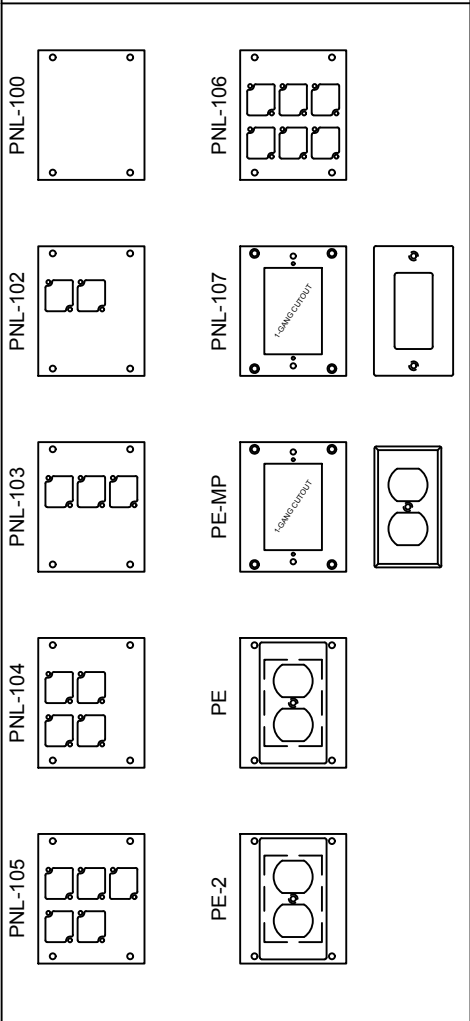

COMPATIBLE POCKETS

- HALF
- FULL
- DOUBLE WIDE
- SUPER
- SUPER DOUBLE WIDE

PNL-100 SERIES PANELS

REVISED: 01/2021	MATERIAL:	FINISH:	DESCRIPTION:	REV 1
ALL DIMENSIONS ARE FOR REFERENCE ONLY. ALL DIMENSIONS ARE IN INCHES	1/16" 6061-T6 ALUMINUM	BLACK POWDER COAT, SEMI GLOSS	FLOOR POCKET PANEL, (6) CONNECTRIX CUTOUTS	SHEET 1 OF 1

COMPATIBLE POCKETS

- HALF
- FULL
- DOUBLE WIDE
- SUPER
- SUPER DOUBLE WIDE

PNL-100 SERIES PANELS

REVISED: 01/2021	MATERIAL:	FINISH:	DESCRIPTION:	REV 1
ALL DIMENSIONS ARE FOR REFERENCE ONLY. ALL DIMENSIONS ARE IN INCHES	1/16" 6061-T6 ALUMINUM	BLACK POWDER COAT, SEMI GLOSS	FLOOR POCKET PANEL WITH (1) DECORA CUTOUT.	SHEET 1 of 1