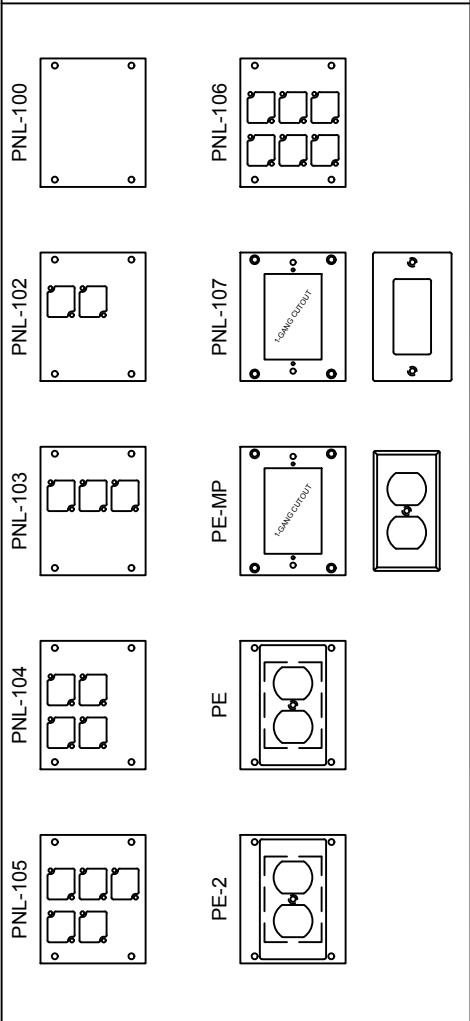

COMPATIBLE POCKETS

- HALF
- FULL
- DOUBLE WIDE
- SUPER
- SUPER DOUBLE WIDE

PNL-100 SERIES PANELS

REVISED: 01/2021	MATERIAL: 1/16" 6061-T6 ALUMINUM	FINISH: BLACK POWDER COAT, SEMI GLOSS	DESCRIPTION: FLOOR POCKET PANEL, FOR USE WITH ISO BACKBOX.	REV 1
ALL DIMENSIONS ARE FOR REFERENCE ONLY. ALL DIMENSIONS ARE IN INCHES				SHEET 1 OF 1