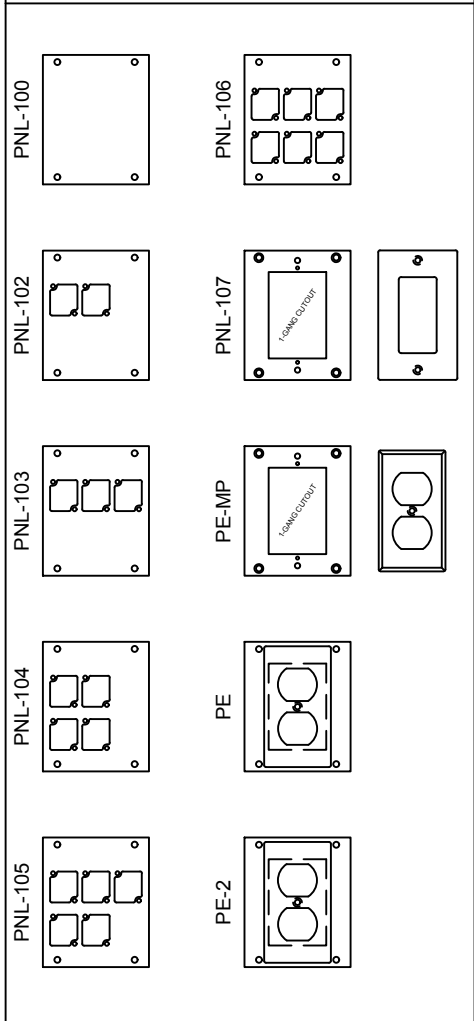

COMPATIBLE POCKETS

- HALF
- FULL
- DOUBLE WIDE
- SUPER
- SUPER DOUBLE WIDE

PNL-100 SERIES PANELS

REVISED: 01/2021	MATERIAL:	FINISH:	DESCRIPTION:	REV 1
ALL DIMENSIONS ARE FOR REFERENCE ONLY. ALL DIMENSIONS ARE IN INCHES	1/16" 6061-T6 ALUMINUM	BLACK POWDER COAT, SEMI GLOSS	FLOOR POCKET PANEL, (6) CONNECTRIX CUTOUTS	SHEET 1 OF 1

COMPATIBLE POCKETS

- HALF
- FULL
- DOUBLE WIDE
- SUPER
- SUPER DOUBLE WIDE

PNL-100 SERIES PANELS

REVISED: 01/2021	MATERIAL:	FINISH:	DESCRIPTION:	REV 1
ALL DIMENSIONS ARE FOR REFERENCE ONLY. ALL DIMENSIONS ARE IN INCHES	1/16" 6061-T6 ALUMINUM	BLACK POWDER COAT, SEMI GLOSS	FLOOR POCKET PANEL WITH (1) DECORA CUTOUT.	SHEET 1 of 1

COMPATIBLE POCKETS

- HALF
- FULL
- DOUBLE WIDE
- SUPER
- SUPER DOUBLE WIDE

PNL-100 SERIES PANELS

REVISED: 01/2021	MATERIAL:	FINISH:	DESCRIPTION:	REV 1
ALL DIMENSIONS ARE FOR REFERENCE ONLY. ALL DIMENSIONS ARE IN INCHES	1/16" 6061-T6 ALUMINUM	BLACK POWDER COAT, SEMI GLOSS	FLOOR POCKET PANEL, WITH ISOLATED SWITCHBOX.	SHEET 1 OF 1