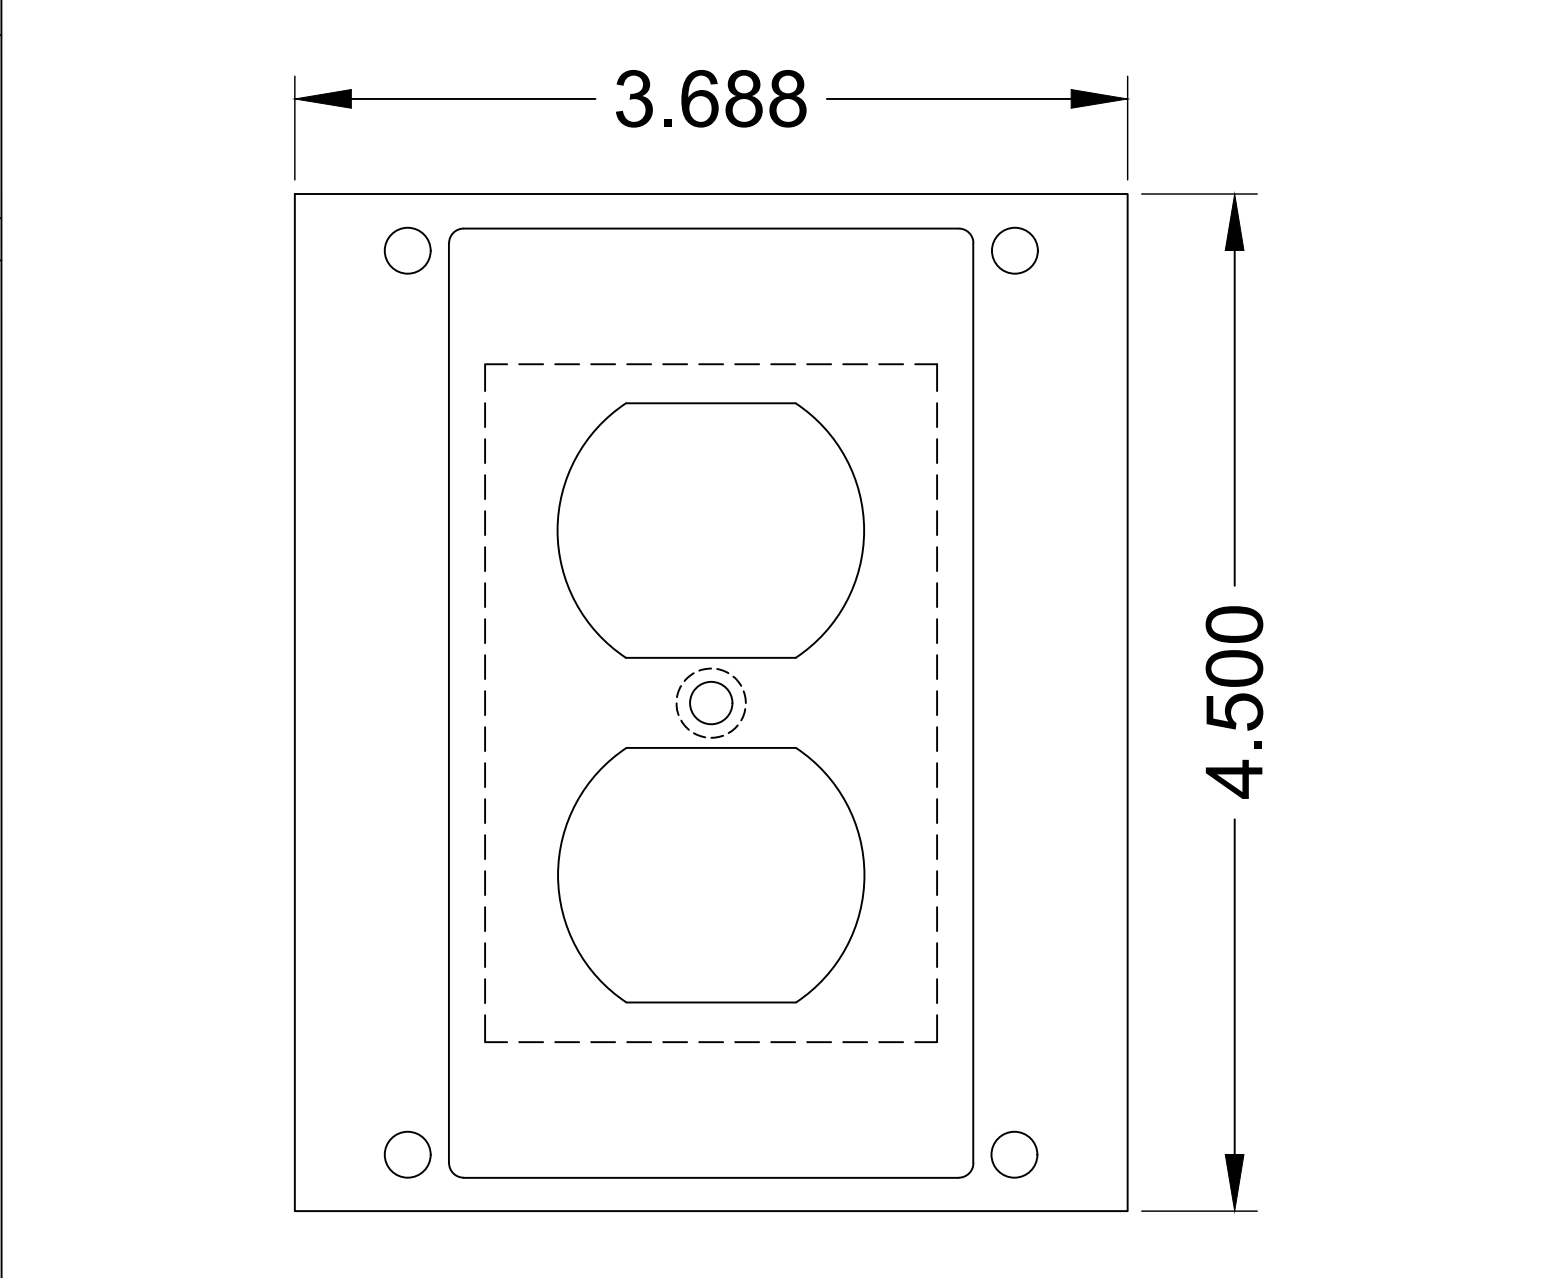

COMPATIBLE POCKETS

- HALF
- FULL
- DOUBLE WIDE
- SUPER
- SUPER DOUBLE WIDE

PNL-100 SERIES PANELS

REVISED: 01/2021	MATERIAL:	FINISH:	DESCRIPTION:	REV 1
ALL DIMENSIONS ARE FOR REFERENCE ONLY. ALL DIMENSIONS ARE IN INCHES	1/16" 6061-T6 ALUMINUM	BLACK POWDER COAT, SEMI GLOSS	FLOOR POCKET PANEL, WITH 2" SHALLOW SWITCHBOX	SHEET 1 OF 1