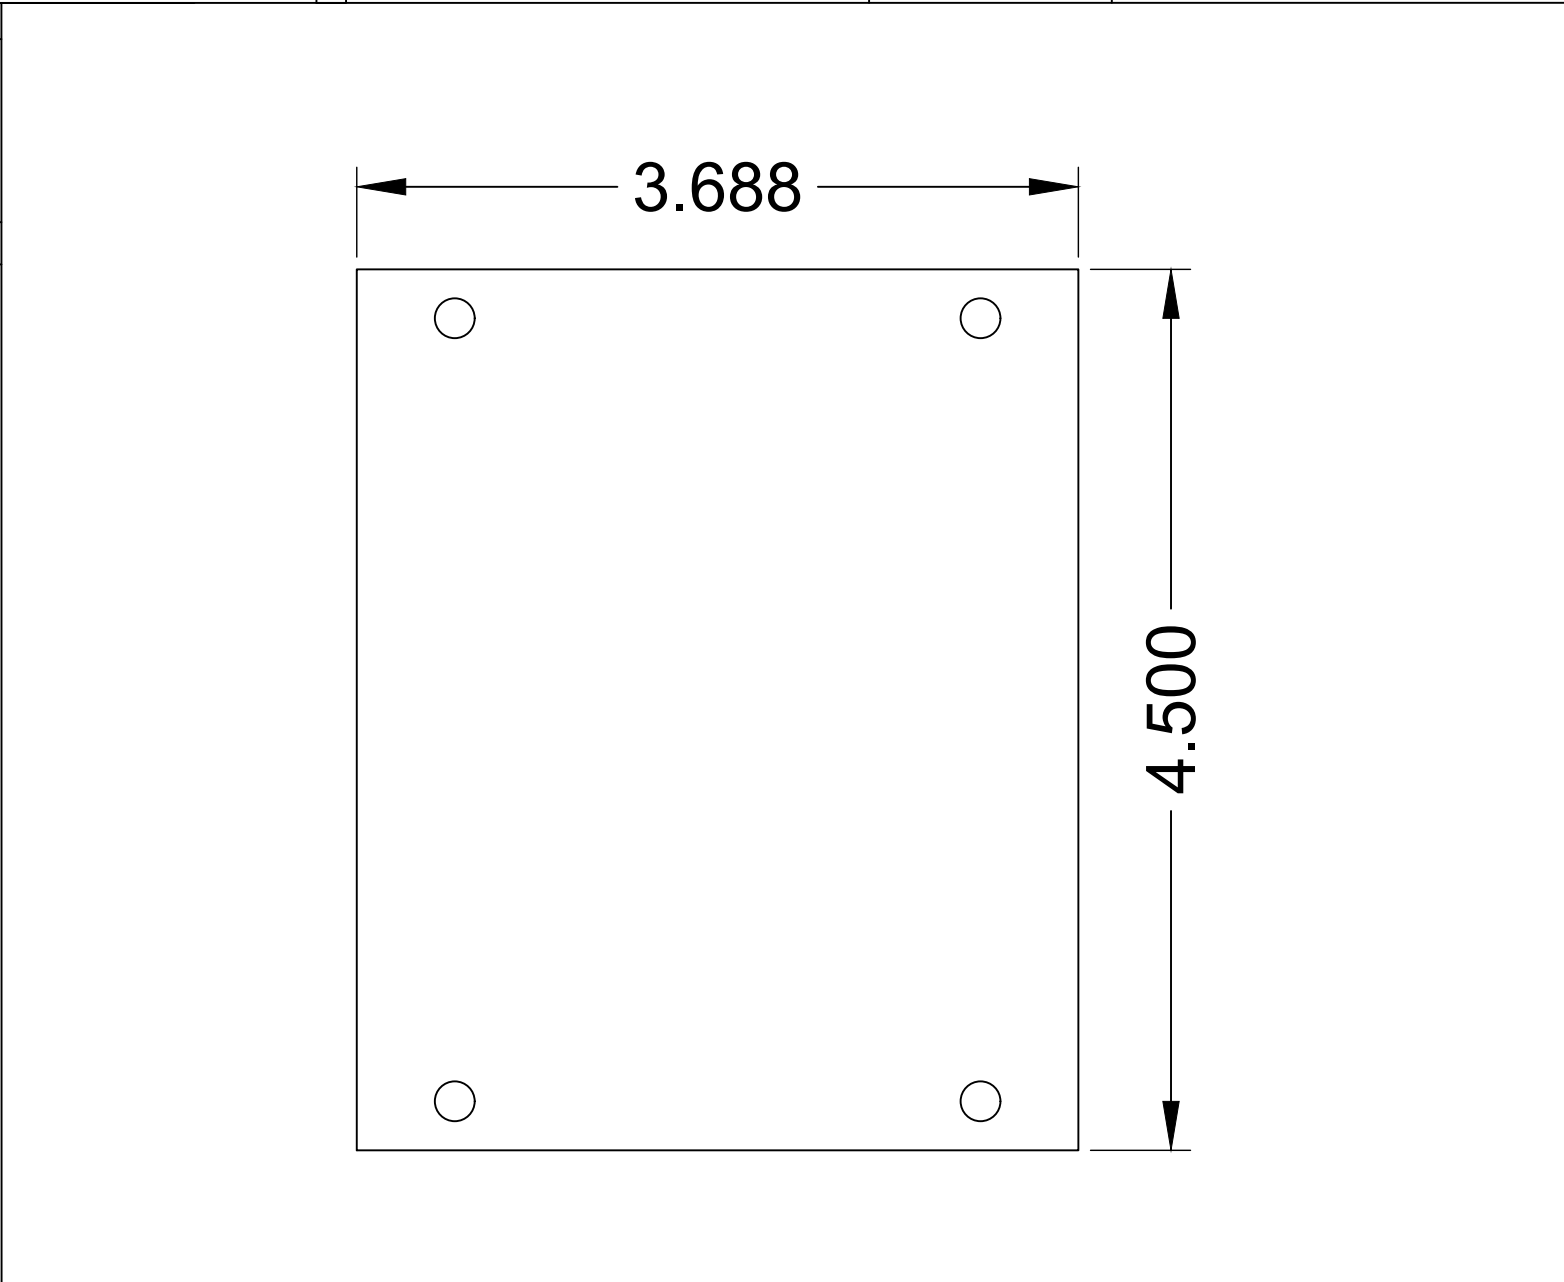

COMPATIBLE POCKETS

- HALF
- FULL
- DOUBLE WIDE
- SUPER
- SUPER DOUBLE WIDE

PNL-100 SERIES PANELS

REVISED: 01/2021	MATERIAL:	FINISH:	DESCRIPTION:	REV 1
ALL DIMENSIONS ARE FOR REFERENCE ONLY. ALL DIMENSIONS ARE IN INCHES	1/16" 6061-T6 ALUMINUM	BLACK POWDER COAT, SEMI GLOSS	FLOOR POCKET PANEL, BLANK.	SHEET 1 OF 1

COMPATIBLE POCKETS

- HALF
- FULL
- DOUBLE WIDE
- SUPER
- SUPER DOUBLE WIDE

PNL-100 SERIES PANELS

REVISED: 01/2021	MATERIAL:	FINISH:	DESCRIPTION:	REV 1
ALL DIMENSIONS ARE FOR REFERENCE ONLY. ALL DIMENSIONS ARE IN INCHES	1/16" 6061-T6 ALUMINUM	BLACK POWDER COAT, SEMI GLOSS	FLOOR POCKET PANEL, (2) CONNECTRIX CUTOUTS	SHEET 1 of 1

COMPATIBLE POCKETS

- HALF
- FULL
- DOUBLE WIDE
- SUPER
- SUPER DOUBLE WIDE

PNL-100 SERIES PANELS

REVISED: 01/2021	MATERIAL:	FINISH:	DESCRIPTION:	REV
ALL DIMENSIONS ARE FOR REFERENCE ONLY. ALL DIMENSIONS ARE IN INCHES	1/16" 6061-T6 ALUMINUM	BLACK POWDER COAT, SEMI GLOSS	FLOOR POCKET PANEL, (3) CONNECTRIX CUTOUTS	1
				SHEET
				1 of 1

COMPATIBLE POCKETS

- HALF
- FULL
- DOUBLE WIDE
- SUPER
- SUPER DOUBLE WIDE

PNL-100 SERIES PANELS

REVISED: 01/2021	MATERIAL:	FINISH:	DESCRIPTION:	REV
ALL DIMENSIONS ARE FOR REFERENCE ONLY. ALL DIMENSIONS ARE IN INCHES	1/16" 6061-T6 ALUMINUM	BLACK POWDER COAT, SEMI GLOSS	FLOOR POCKET PANEL, (4) CONNECTRIX CUTOUTS	1
				SHEET
				1 of 1