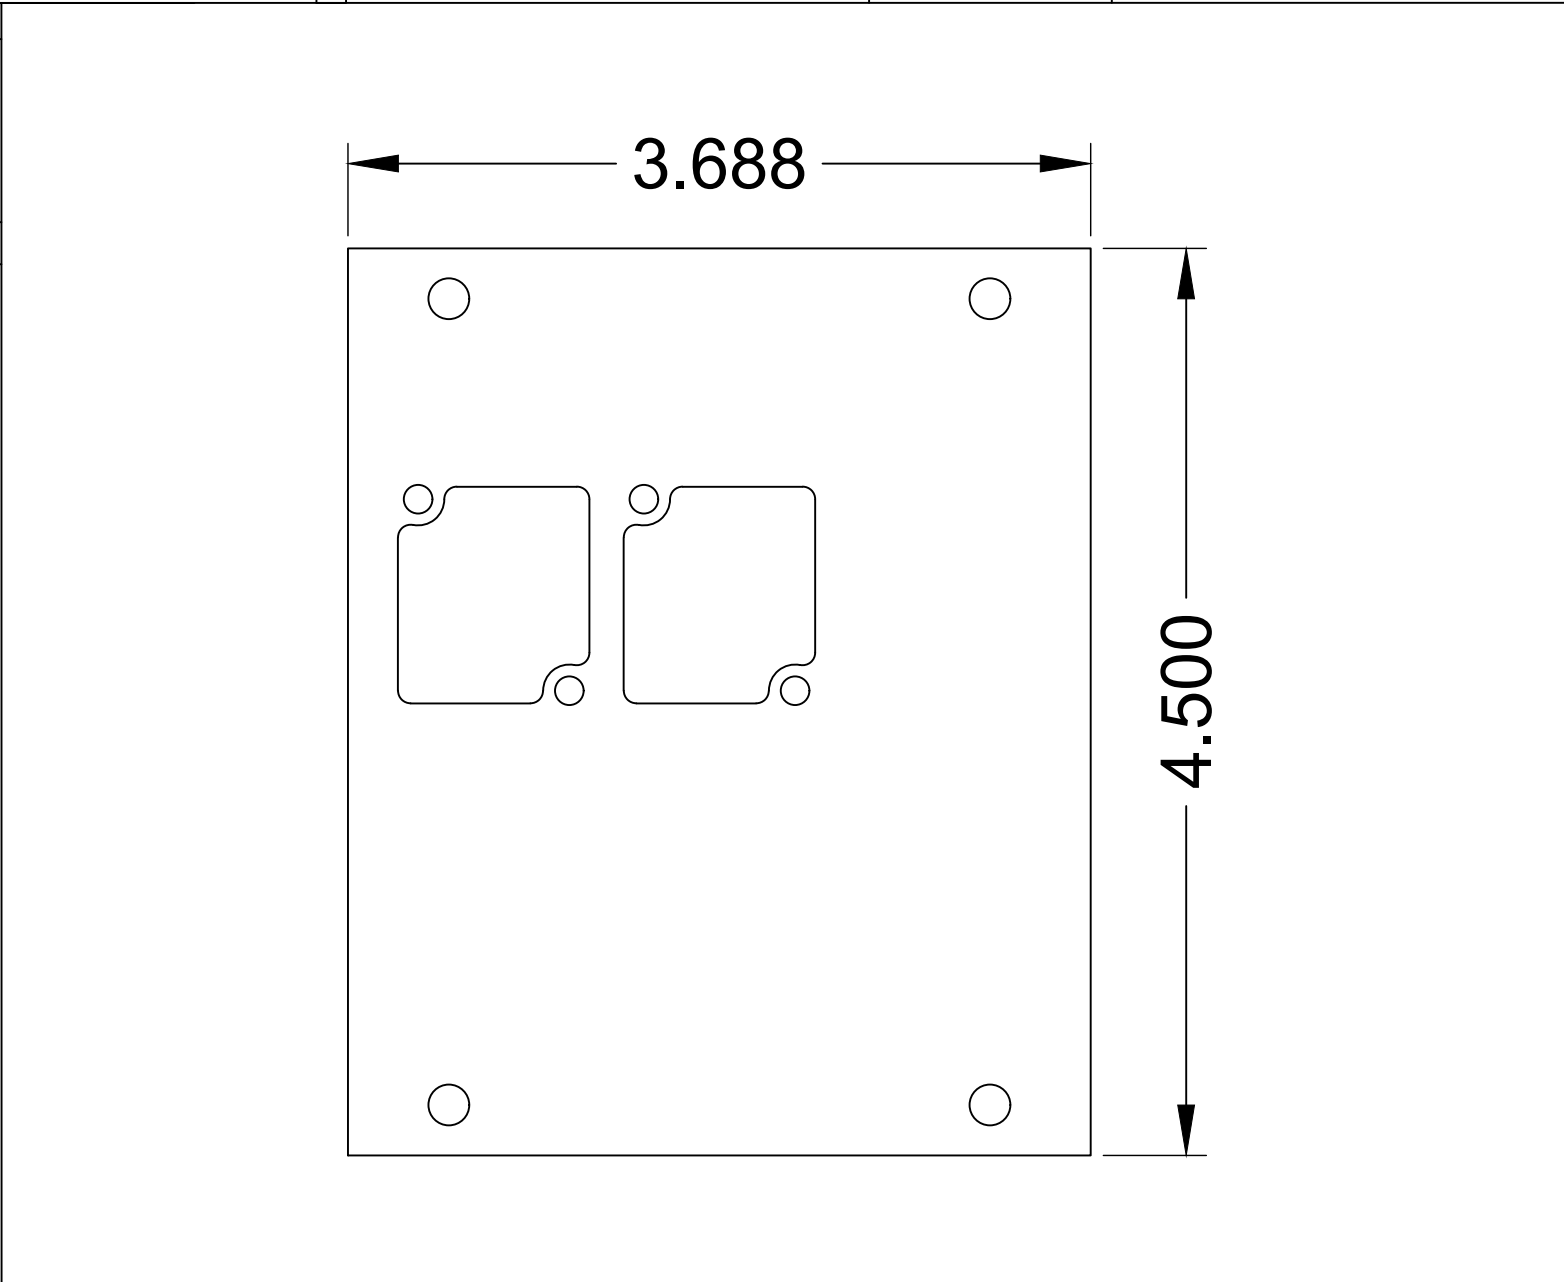

COMPATIBLE POCKETS

- HALF
- FULL
- DOUBLE WIDE
- SUPER
- SUPER DOUBLE WIDE

PNL-100 SERIES PANELS

REVISED: 01/2021	MATERIAL:	FINISH:	DESCRIPTION:	REV 1
ALL DIMENSIONS ARE FOR REFERENCE ONLY. ALL DIMENSIONS ARE IN INCHES	1/16" 6061-T6 ALUMINUM	BLACK POWDER COAT, SEMI GLOSS	FLOOR POCKET PANEL, BLANK.	SHEET 1 OF 1

COMPATIBLE POCKETS

- HALF
- FULL
- DOUBLE WIDE
- SUPER
- SUPER DOUBLE WIDE

PNL-100 SERIES PANELS

REVISED: 01/2021	MATERIAL:	FINISH:	DESCRIPTION:	REV 1
ALL DIMENSIONS ARE FOR REFERENCE ONLY. ALL DIMENSIONS ARE IN INCHES	1/16" 6061-T6 ALUMINUM	BLACK POWDER COAT, SEMI GLOSS	FLOOR POCKET PANEL, (2) CONNECTRIX CUTOUTS	SHEET 1 of 1

COMPATIBLE POCKETS

- HALF
- FULL
- DOUBLE WIDE
- SUPER
- SUPER DOUBLE WIDE

PNL-100 SERIES PANELS

REVISED: 01/2021	MATERIAL:	FINISH:	DESCRIPTION:	REV
ALL DIMENSIONS ARE FOR REFERENCE ONLY. ALL DIMENSIONS ARE IN INCHES	1/16" 6061-T6 ALUMINUM	BLACK POWDER COAT, SEMI GLOSS	FLOOR POCKET PANEL, (3) CONNECTRIX CUTOUTS	1
				SHEET
				1 of 1

COMPATIBLE POCKETS

- HALF
- FULL
- DOUBLE WIDE
- SUPER
- SUPER DOUBLE WIDE

PNL-100 SERIES PANELS

REVISED: 01/2021	MATERIAL:	FINISH:	DESCRIPTION:	REV
ALL DIMENSIONS ARE FOR REFERENCE ONLY. ALL DIMENSIONS ARE IN INCHES	1/16" 6061-T6 ALUMINUM	BLACK POWDER COAT, SEMI GLOSS	FLOOR POCKET PANEL, (4) CONNECTRIX CUTOUTS	1
				SHEET
				1 of 1