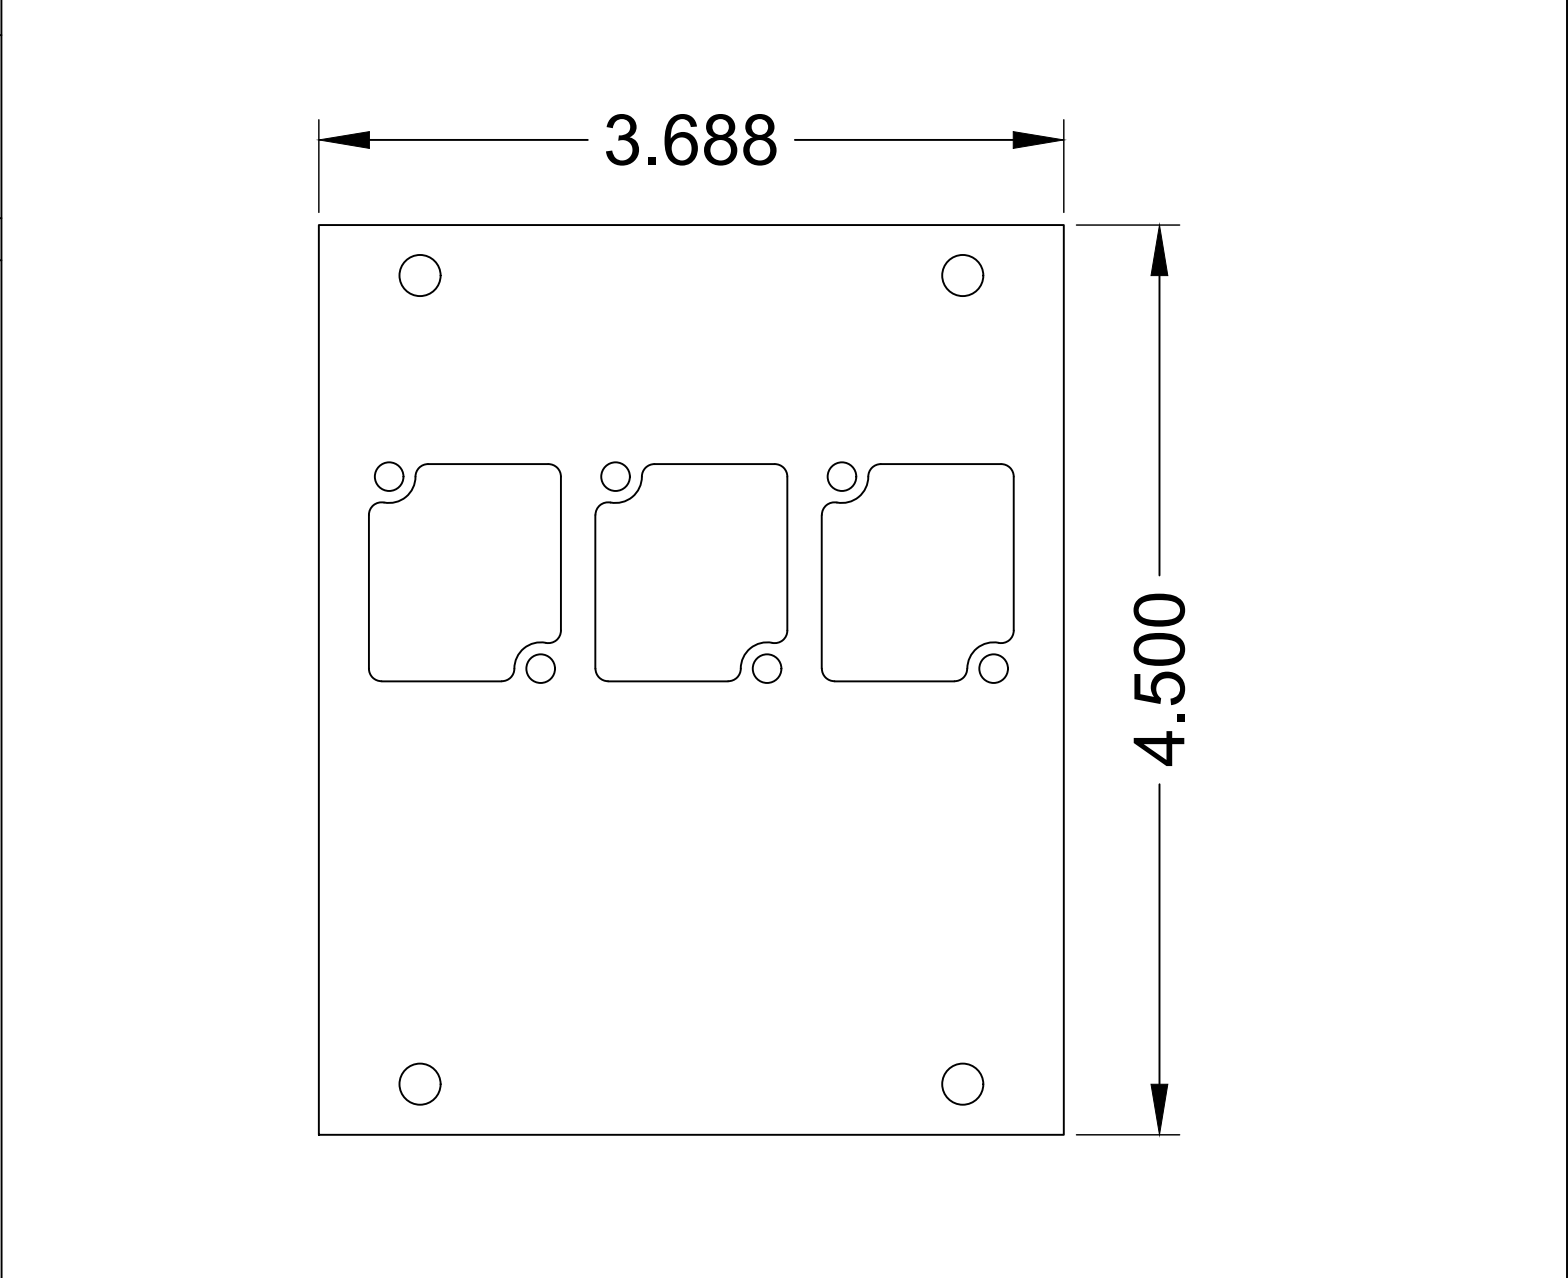

COMPATIBLE POCKETS

- HALF
- FULL
- DOUBLE WIDE
- SUPER
- SUPER DOUBLE WIDE

PNL-100 SERIES PANELS

REVISED: 01/2021	MATERIAL:	FINISH:	DESCRIPTION:	REV 1
ALL DIMENSIONS ARE FOR REFERENCE ONLY. ALL DIMENSIONS ARE IN INCHES	1/16" 6061-T6 ALUMINUM	BLACK POWDER COAT, SEMI GLOSS	FLOOR POCKET PANEL, BLANK.	SHEET 1 OF 1

COMPATIBLE POCKETS

- HALF
- FULL
- DOUBLE WIDE
- SUPER
- SUPER DOUBLE WIDE

PNL-100 SERIES PANELS

REVISED: 01/2021	MATERIAL:	FINISH:	DESCRIPTION:	REV 1
ALL DIMENSIONS ARE FOR REFERENCE ONLY. ALL DIMENSIONS ARE IN INCHES	1/16" 6061-T6 ALUMINUM	BLACK POWDER COAT, SEMI GLOSS	FLOOR POCKET PANEL, (2) CONNECTRIX CUTOUTS	SHEET 1 of 1

COMPATIBLE POCKETS

- HALF
- FULL
- DOUBLE WIDE
- SUPER
- SUPER DOUBLE WIDE

PNL-100 SERIES PANELS

REVISED: 01/2021	MATERIAL:	FINISH:	DESCRIPTION:	REV
ALL DIMENSIONS ARE FOR REFERENCE ONLY. ALL DIMENSIONS ARE IN INCHES	1/16" 6061-T6 ALUMINUM	BLACK POWDER COAT, SEMI GLOSS	FLOOR POCKET PANEL, (3) CONNECTRIX CUTOUTS	1
				SHEET
				1 of 1

COMPATIBLE POCKETS

- HALF
- FULL
- DOUBLE WIDE
- SUPER
- SUPER DOUBLE WIDE

PNL-100 SERIES PANELS

REVISED: 01/2021	MATERIAL:	FINISH:	DESCRIPTION:	REV
ALL DIMENSIONS ARE FOR REFERENCE ONLY. ALL DIMENSIONS ARE IN INCHES	1/16" 6061-T6 ALUMINUM	BLACK POWDER COAT, SEMI GLOSS	FLOOR POCKET PANEL, (4) CONNECTRIX CUTOUTS	1
				SHEET
				1 of 1