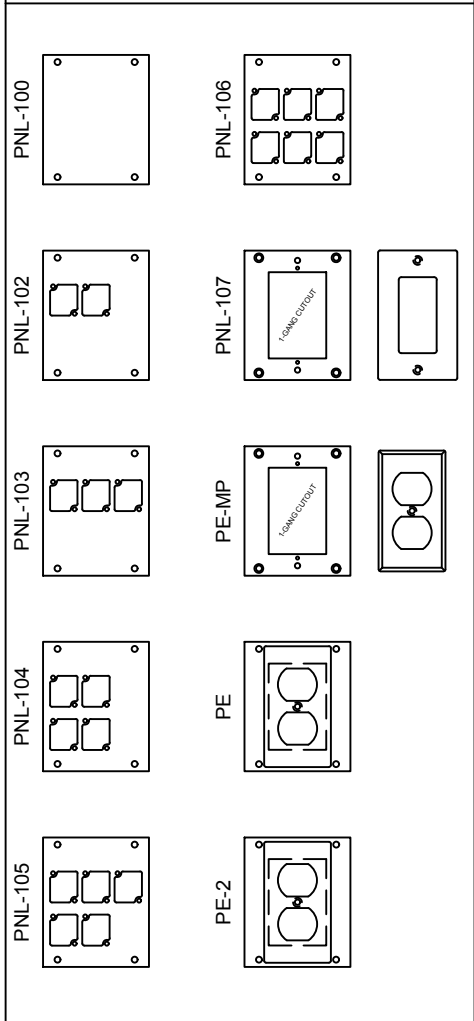

COMPATIBLE POCKETS

- HALF
- FULL
- DOUBLE WIDE
- SUPER
- SUPER DOUBLE WIDE

PNL-100 SERIES PANELS

REVISED: 01/2021	MATERIAL:	FINISH:	DESCRIPTION:	REV 1
ALL DIMENSIONS ARE FOR REFERENCE ONLY. ALL DIMENSIONS ARE IN INCHES	1/16" 6061-T6 ALUMINUM	BLACK POWDER COAT, SEMI GLOSS	FLOOR POCKET PANEL, BLANK.	SHEET 1 OF 1

COMPATIBLE POCKETS

- HALF
- FULL
- DOUBLE WIDE
- SUPER
- SUPER DOUBLE WIDE

PNL-100 SERIES PANELS

REVISED: 01/2021	MATERIAL:	FINISH:	DESCRIPTION:	REV 1
ALL DIMENSIONS ARE FOR REFERENCE ONLY. ALL DIMENSIONS ARE IN INCHES	1/16" 6061-T6 ALUMINUM	BLACK POWDER COAT, SEMI GLOSS	FLOOR POCKET PANEL, (2) CONNECTRIX CUTOUTS	SHEET 1 of 1

COMPATIBLE POCKETS

- HALF
- FULL
- DOUBLE WIDE
- SUPER
- SUPER DOUBLE WIDE

PNL-100 SERIES PANELS

REVISED: 01/2021	MATERIAL:	FINISH:	DESCRIPTION:	REV
ALL DIMENSIONS ARE FOR REFERENCE ONLY. ALL DIMENSIONS ARE IN INCHES	1/16" 6061-T6 ALUMINUM	BLACK POWDER COAT, SEMI GLOSS	FLOOR POCKET PANEL, (3) CONNECTRIX CUTOUTS	1
				SHEET
				1 of 1

COMPATIBLE POCKETS

- HALF
- FULL
- DOUBLE WIDE
- SUPER
- SUPER DOUBLE WIDE

PNL-100 SERIES PANELS

REVISED: 01/2021	MATERIAL:	FINISH:	DESCRIPTION:	REV
ALL DIMENSIONS ARE FOR REFERENCE ONLY. ALL DIMENSIONS ARE IN INCHES	1/16" 6061-T6 ALUMINUM	BLACK POWDER COAT, SEMI GLOSS	FLOOR POCKET PANEL, (4) CONNECTRIX CUTOUTS	1
				SHEET
				1 of 1