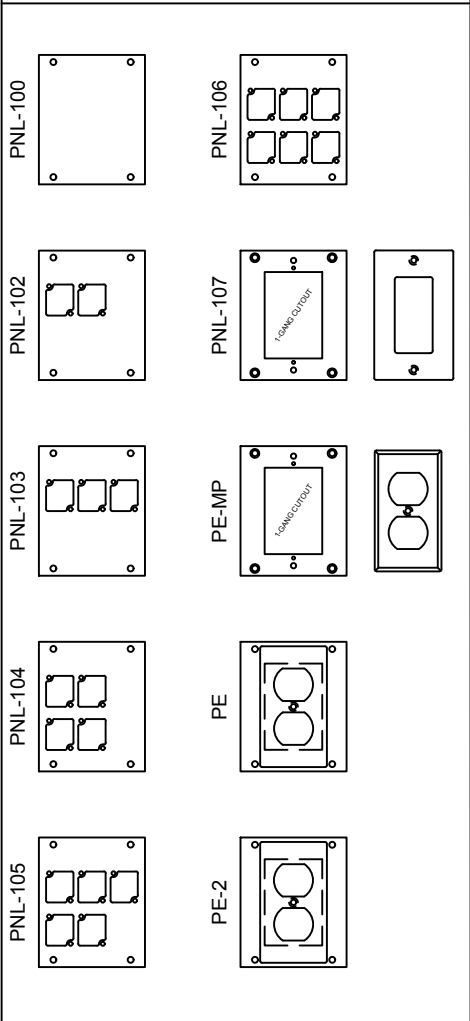

COMPATIBLE POCKETS

- HALF
- FULL
- DOUBLE WIDE
- SUPER
- SUPER DOUBLE WIDE

PNL-100 SERIES PANELS

REVISED: 01/2021	MATERIAL: 1/16" 6061-T6 ALUMINUM	FINISH: BLACK POWDER COAT, SEMI GLOSS	DESCRIPTION: FLOOR POCKET PANEL, FOR USE WITH ISO BACKBOX.	REV 1
ALL DIMENSIONS ARE FOR REFERENCE ONLY. ALL DIMENSIONS ARE IN INCHES				SHEET 1 OF 1

COMPATIBLE POCKETS

- HALF
- FULL
- DOUBLE WIDE
- SUPER
- SUPER DOUBLE WIDE

PNL-100 SERIES PANELS

REVISED: 01/2021	MATERIAL:	FINISH:	DESCRIPTION:	REV 1
ALL DIMENSIONS ARE FOR REFERENCE ONLY. ALL DIMENSIONS ARE IN INCHES	1/16" 6061-T6 ALUMINUM	BLACK POWDER COAT, SEMI GLOSS	FLOOR POCKET PANEL, WITH 2" SHALLOW SWITCHBOX	SHEET 1 OF 1