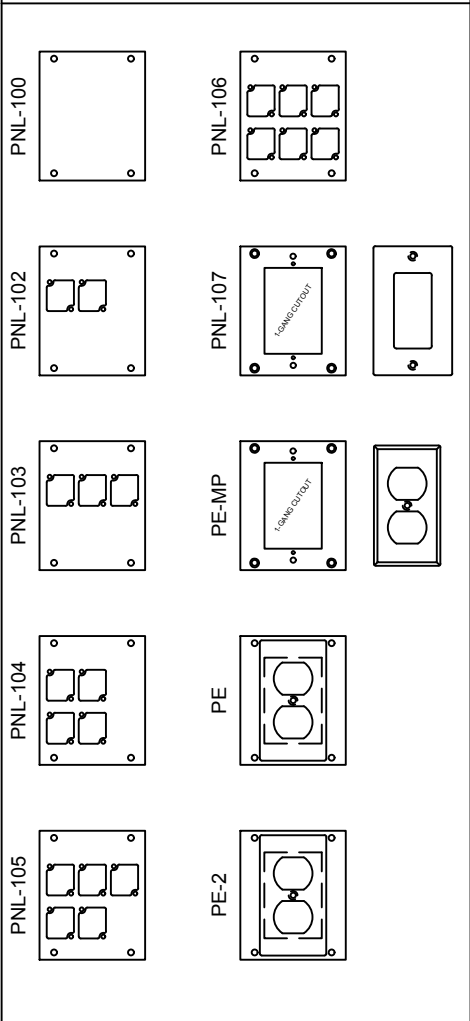

COMPATIBLE POCKETS

- HALF
- FULL
- DOUBLE WIDE
- SUPER
- SUPER DOUBLE WIDE

PNL-100 SERIES PANELS

REVISED: 01/2021	MATERIAL:	FINISH:	DESCRIPTION:	REV
ALL DIMENSIONS ARE FOR REFERENCE ONLY. ALL DIMENSIONS ARE IN INCHES	1/16" 6061-T6 ALUMINUM	BLACK POWDER COAT, SEMI GLOSS	FLOOR POCKET PANEL, (3) CONNECTRIX CUTOUTS	1
				SHEET
				1 of 1

COMPATIBLE POCKETS

- HALF
- FULL
- DOUBLE WIDE
- SUPER
- SUPER DOUBLE WIDE

PNL-100 SERIES PANELS

REVISED: 01/2021	MATERIAL:	FINISH:	DESCRIPTION:	REV
ALL DIMENSIONS ARE FOR REFERENCE ONLY. ALL DIMENSIONS ARE IN INCHES	1/16" 6061-T6 ALUMINUM	BLACK POWDER COAT, SEMI GLOSS	FLOOR POCKET PANEL, (4) CONNECTRIX CUTOUTS	1
				SHEET
				1 of 1

COMPATIBLE POCKETS

- HALF
- FULL
- DOUBLE WIDE
- SUPER
- SUPER DOUBLE WIDE

PNL-100 SERIES PANELS

REVISED: 01/2021	MATERIAL:	FINISH:	DESCRIPTION:	REV
ALL DIMENSIONS ARE FOR REFERENCE ONLY. ALL DIMENSIONS ARE IN INCHES	1/16" 6061-T6 ALUMINUM	BLACK POWDER COAT, SEMI GLOSS	FLOOR POCKET PANEL, (5) CONNECTRIX CUTOUTS	1
				SHEET
				1 of 1