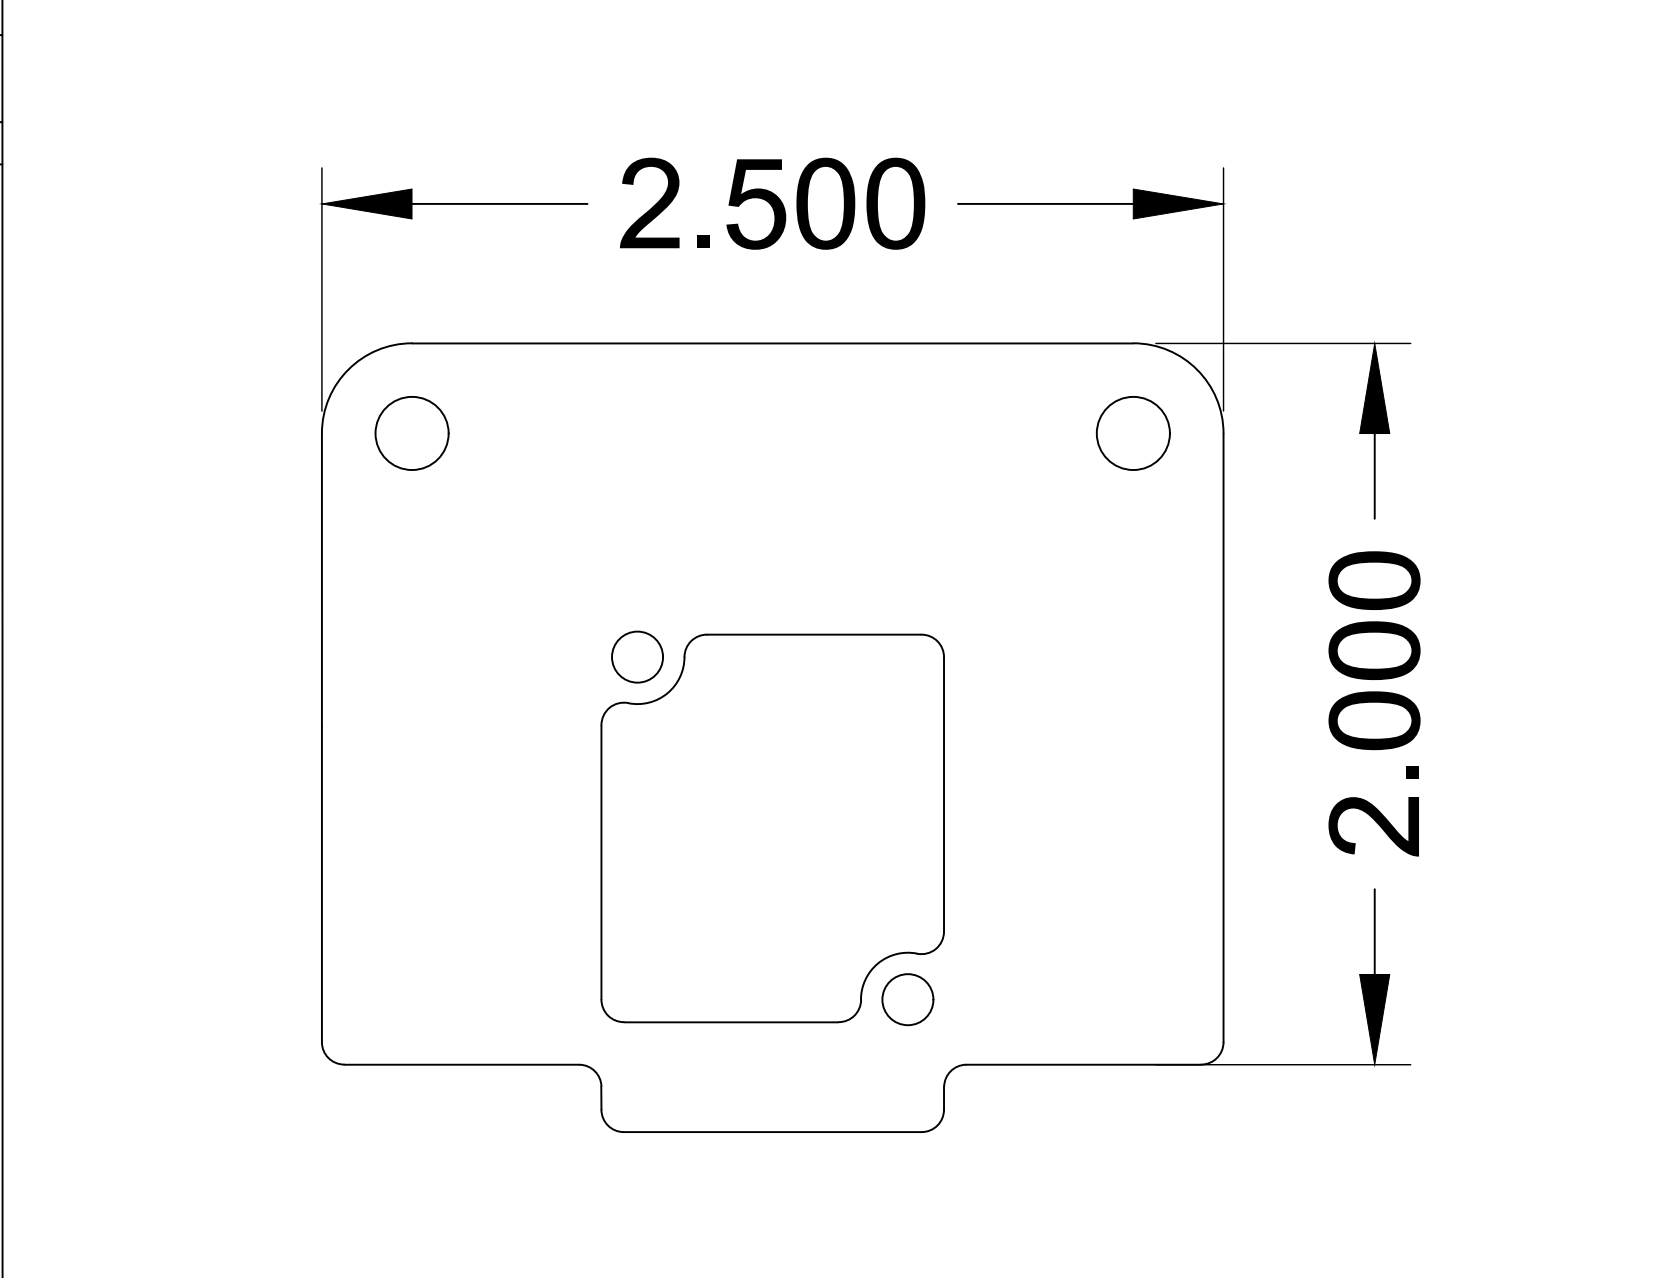

MODEL NO.	MP-101	SERIES	MP-100 SERIES	TYPE	MINI FLOOR POCKET PANEL	PROUDLY MADE IN THE U.S.A.	ACE BACKSTAGE CO Stage Pocket Systems <i>Connectivity</i> www.acebackstage.com

COMPATIBLE POCKETS

- MINI

MP-100 SERIES PANELS

MP-100	
MP-101	
MP-101L	
MP-102	
MP-102R	
MP-113	
MP-114	

REVISED: 01/2021	MATERIAL:	FINISH:	DESCRIPTION:	REV 1
ALL DIMENSIONS ARE FOR REFERENCE ONLY. ALL DIMENSIONS ARE IN INCHES	1/16" 6061-T6 ALUMINUM	BLACK POWDER COAT, SEMI GLOSS	MINI FLOOR POCKET PANEL WITH (1) CONNECTRIX CUTOUT	SHEET 1 OF 1