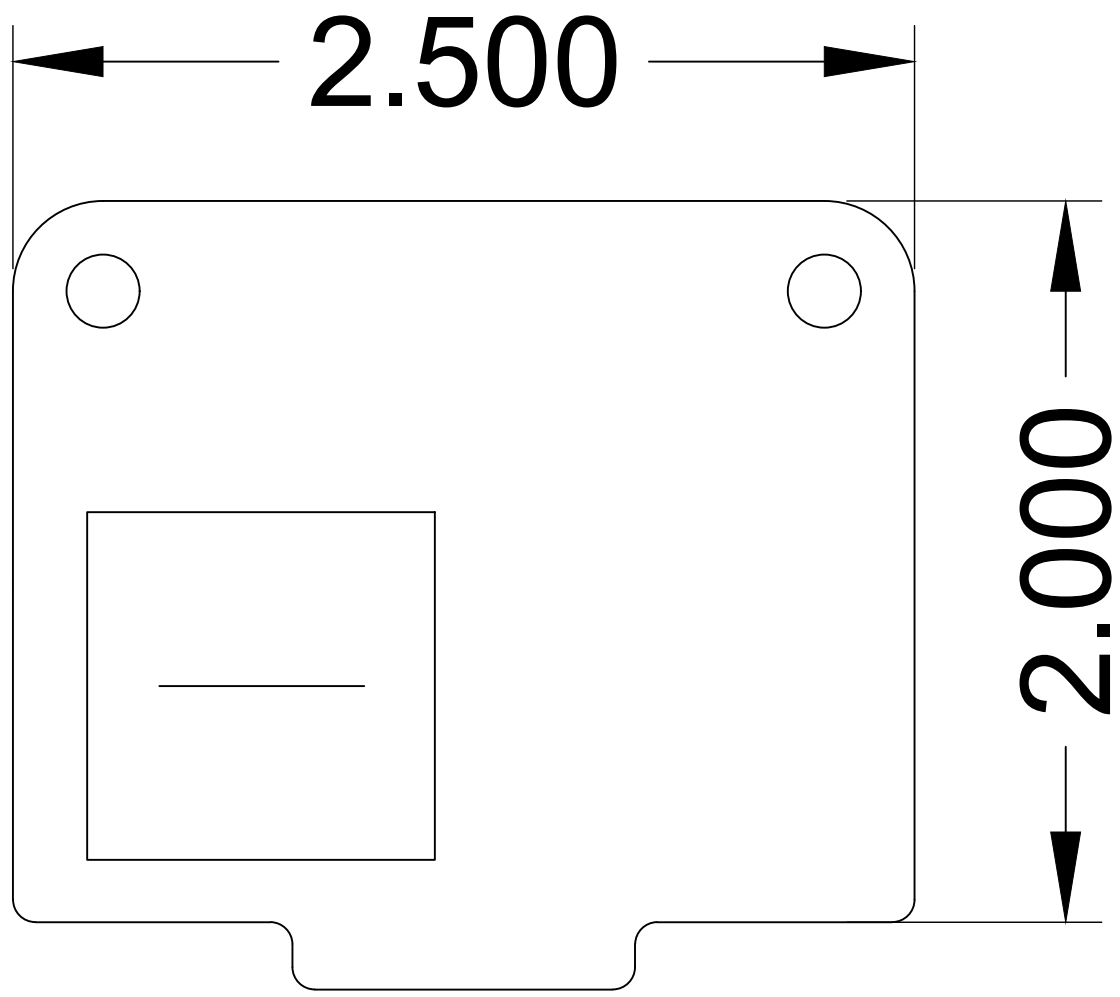

COMPATIBLE POCKETS

- MINI

MP-100 SERIES PANELS

- MP-100
- MP-101
- MP-101L
- MP-102
- MP-102R
- MP-113
- MP-114

REVISED: 01/2021	MATERIAL:	FINISH:	DESCRIPTION:	REV 1
ALL DIMENSIONS ARE FOR REFERENCE ONLY. ALL DIMENSIONS ARE IN INCHES	1/16" 6061-T6 ALUMINUM	BLACK POWDER COAT, SEMI GLOSS	MINI FLOOR POCKET PANEL WITH (1) LEFT JUSTIFIED CUTOUT FOR A SNAP-IN OUTLET	SHEET 1 OF 1