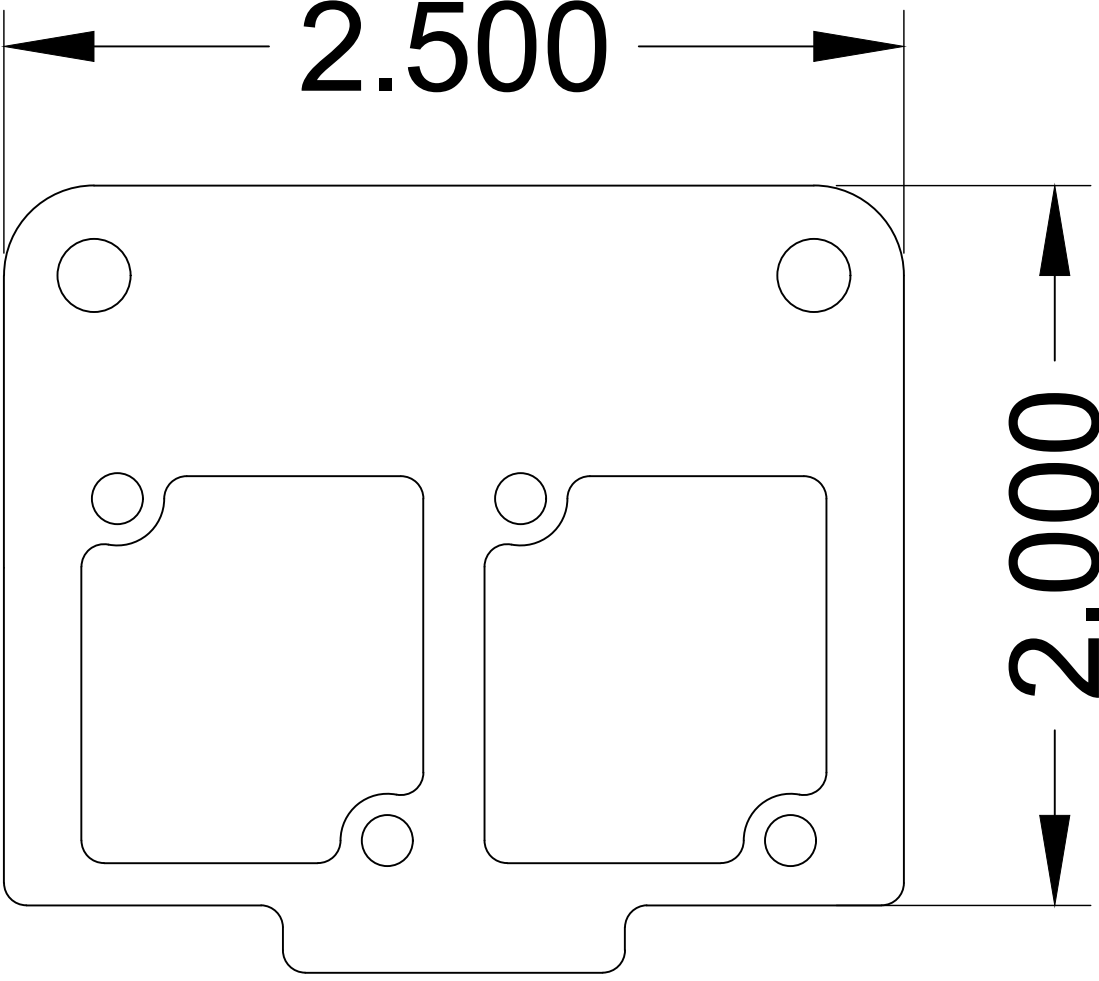

MODEL NO.	MP-102	SERIES	MP-100 SERIES	TYPE	MINI FLOOR POCKET PANEL	PROUDLY MADE IN THE U.S.A.	ACE BACKSTAGE CO Stage Pocket Systems <i>Connectivity</i> www.acebackstage.com

COMPATIBLE POCKETS

- MINI

MP-100 SERIES PANELS

MP-100	
MP-101	
MP-101L	
MP-102	
MP-102R	
MP-113	
MP-114	

REVISED: 01/2021	MATERIAL:	FINISH:	DESCRIPTION:	REV 1
ALL DIMENSIONS ARE FOR REFERENCE ONLY. ALL DIMENSIONS ARE IN INCHES	1/16" 6061-T6 ALUMINUM	BLACK POWDER COAT, SEMI GLOSS	MINI FLOOR POCKET PANEL WITH (2) CONNECTRIX CUTOUTS	SHEET 1 OF 1