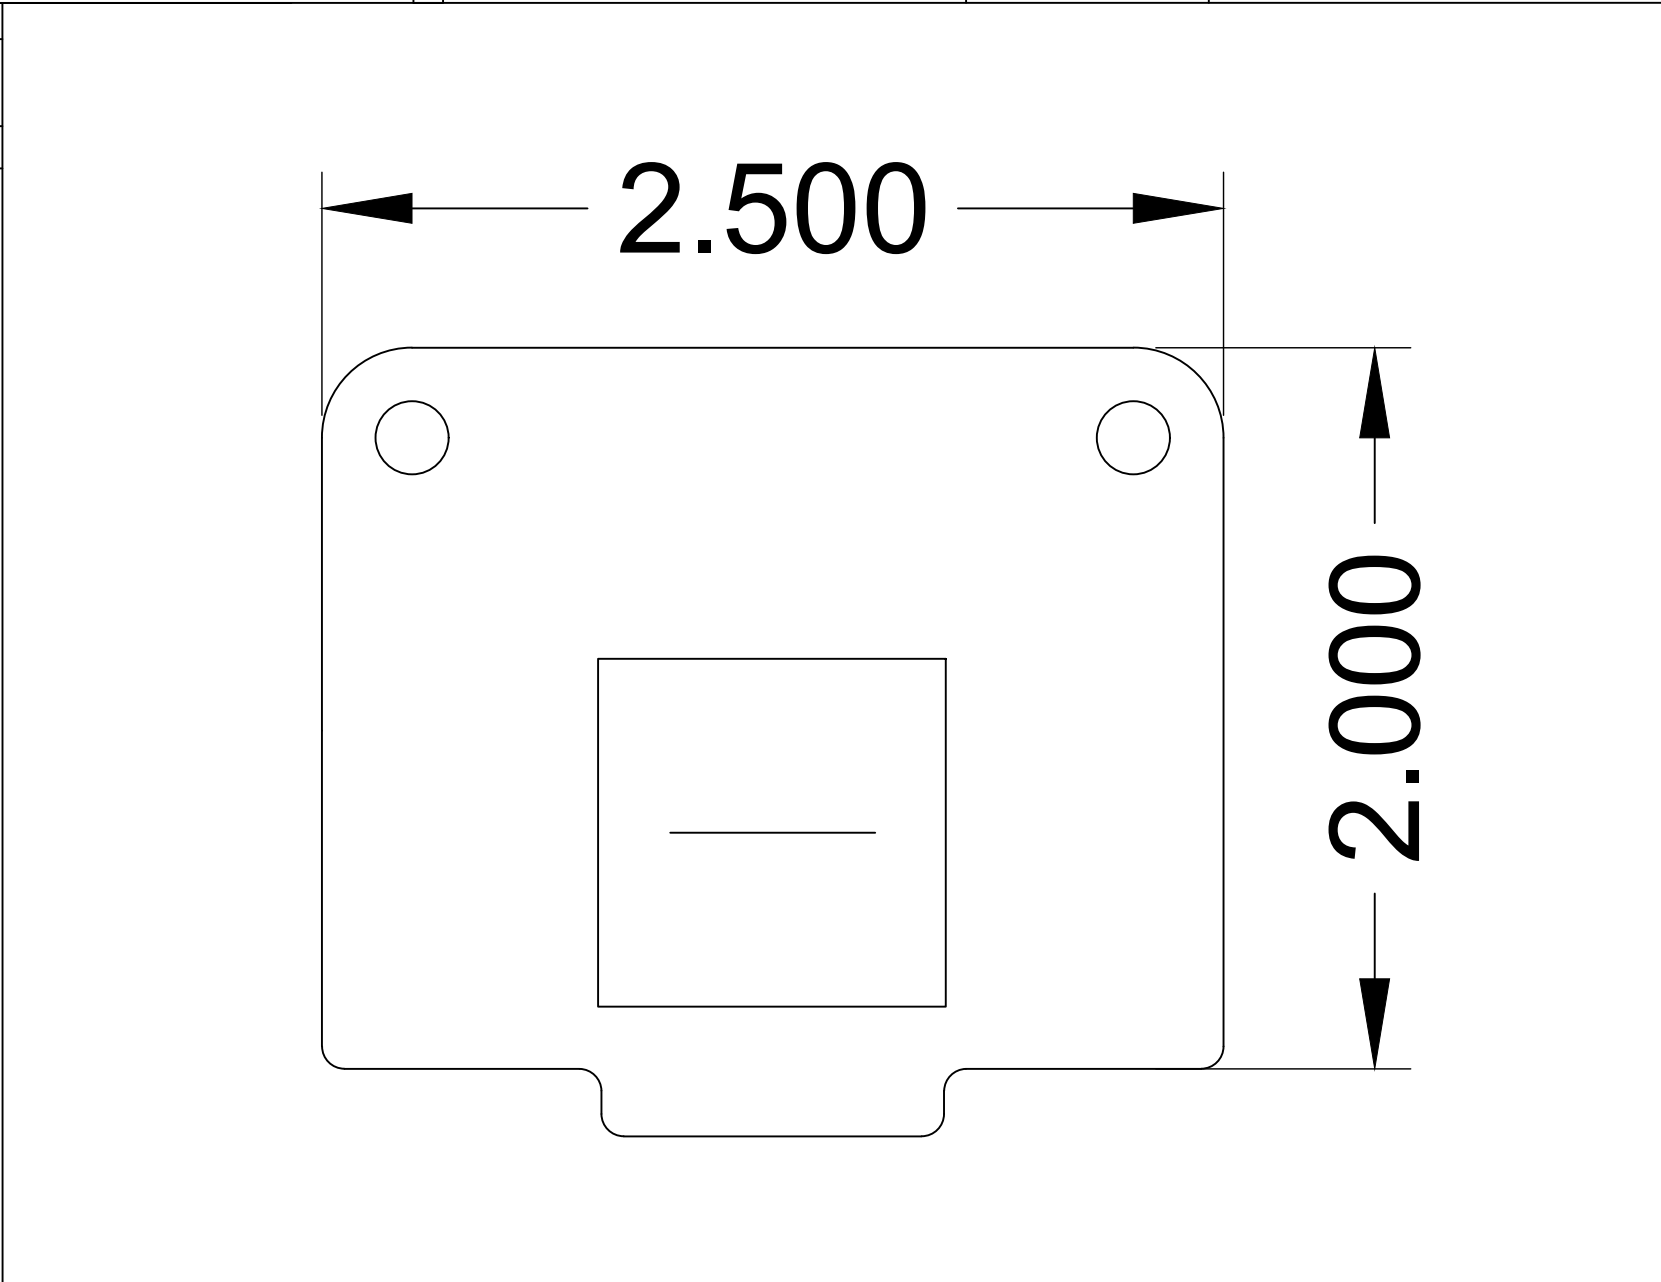

MODEL NO.	MP-113	SERIES	MP-100 SERIES	TYPE	MINI FLOOR POCKET PANEL	PROUDLY MADE IN THE U.S.A.	ACE BACKSTAGE CO Stage Pocket Systems <i>Connectivity</i> www.acebackstage.com

COMPATIBLE POCKETS

- MINI

MP-100 SERIES PANELS

MP-100	
MP-101	
MP-101L	
MP-102	
MP-102R	
MP-113	
MP-114	

REVISED: 01/2021	MATERIAL:	FINISH:	DESCRIPTION:	REV 1
ALL DIMENSIONS ARE FOR REFERENCE ONLY. ALL DIMENSIONS ARE IN INCHES	1/16" 6061-T6 ALUMINUM	BLACK POWDER COAT, SEMI GLOSS	MINI FLOOR POCKET PANEL WITH (1) CENTERED CUTOUT FOR A SNAP IN OUTLET	SHEET 1 OF 1