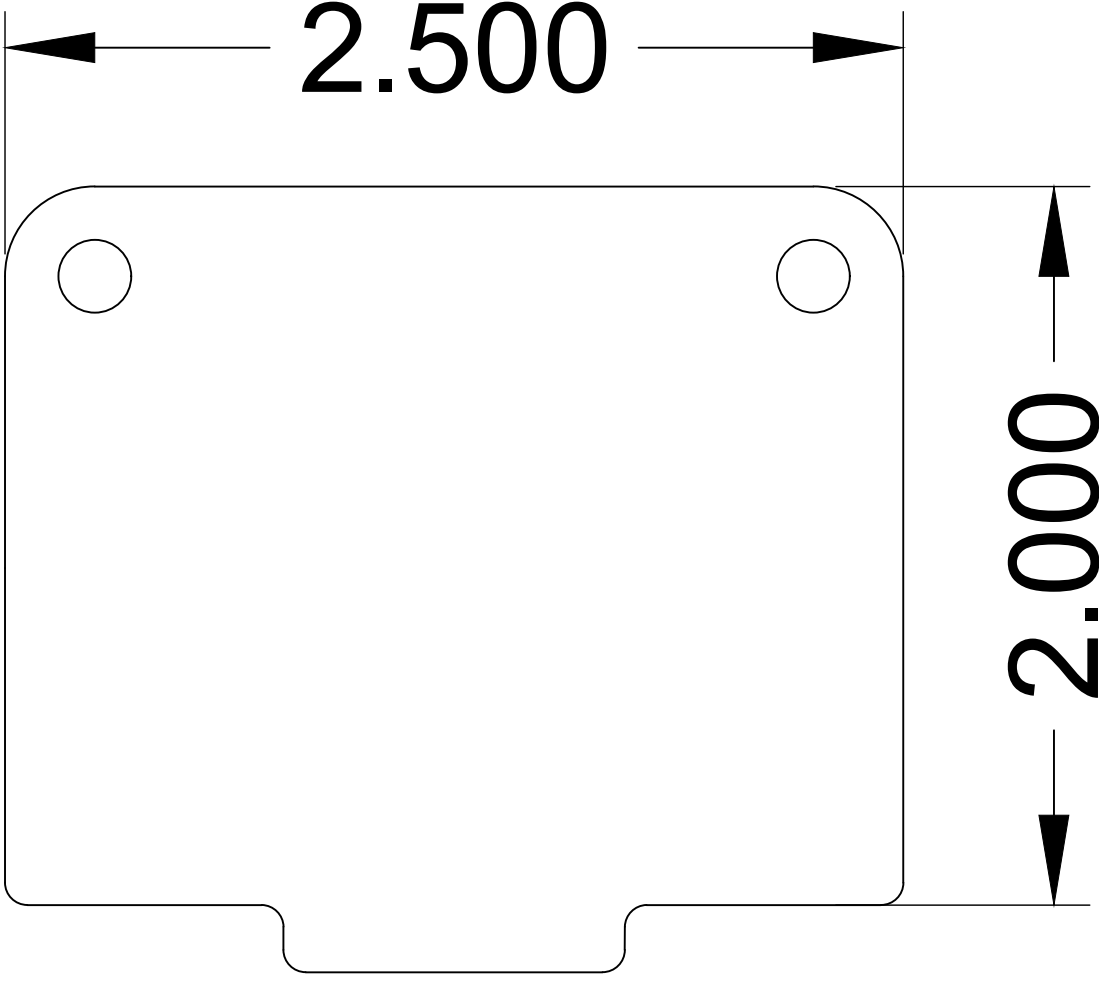

COMPATIBLE POCKETS

- MINI

MP-100 SERIES PANELS

MP-100	
MP-101	
MP-101L	
MP-102	
MP-102R	
MP-113	
MP-114	

REVISED: 01/2021	MATERIAL:	FINISH:	DESCRIPTION:	REV 1
ALL DIMENSIONS ARE FOR REFERENCE ONLY. ALL DIMENSIONS ARE IN INCHES	1/16" 6061-T6 ALUMINUM	BLACK POWDER COAT, SEMI GLOSS	MINI FLOOR POCKET PANEL, BLANK.	SHEET 1 OF 1