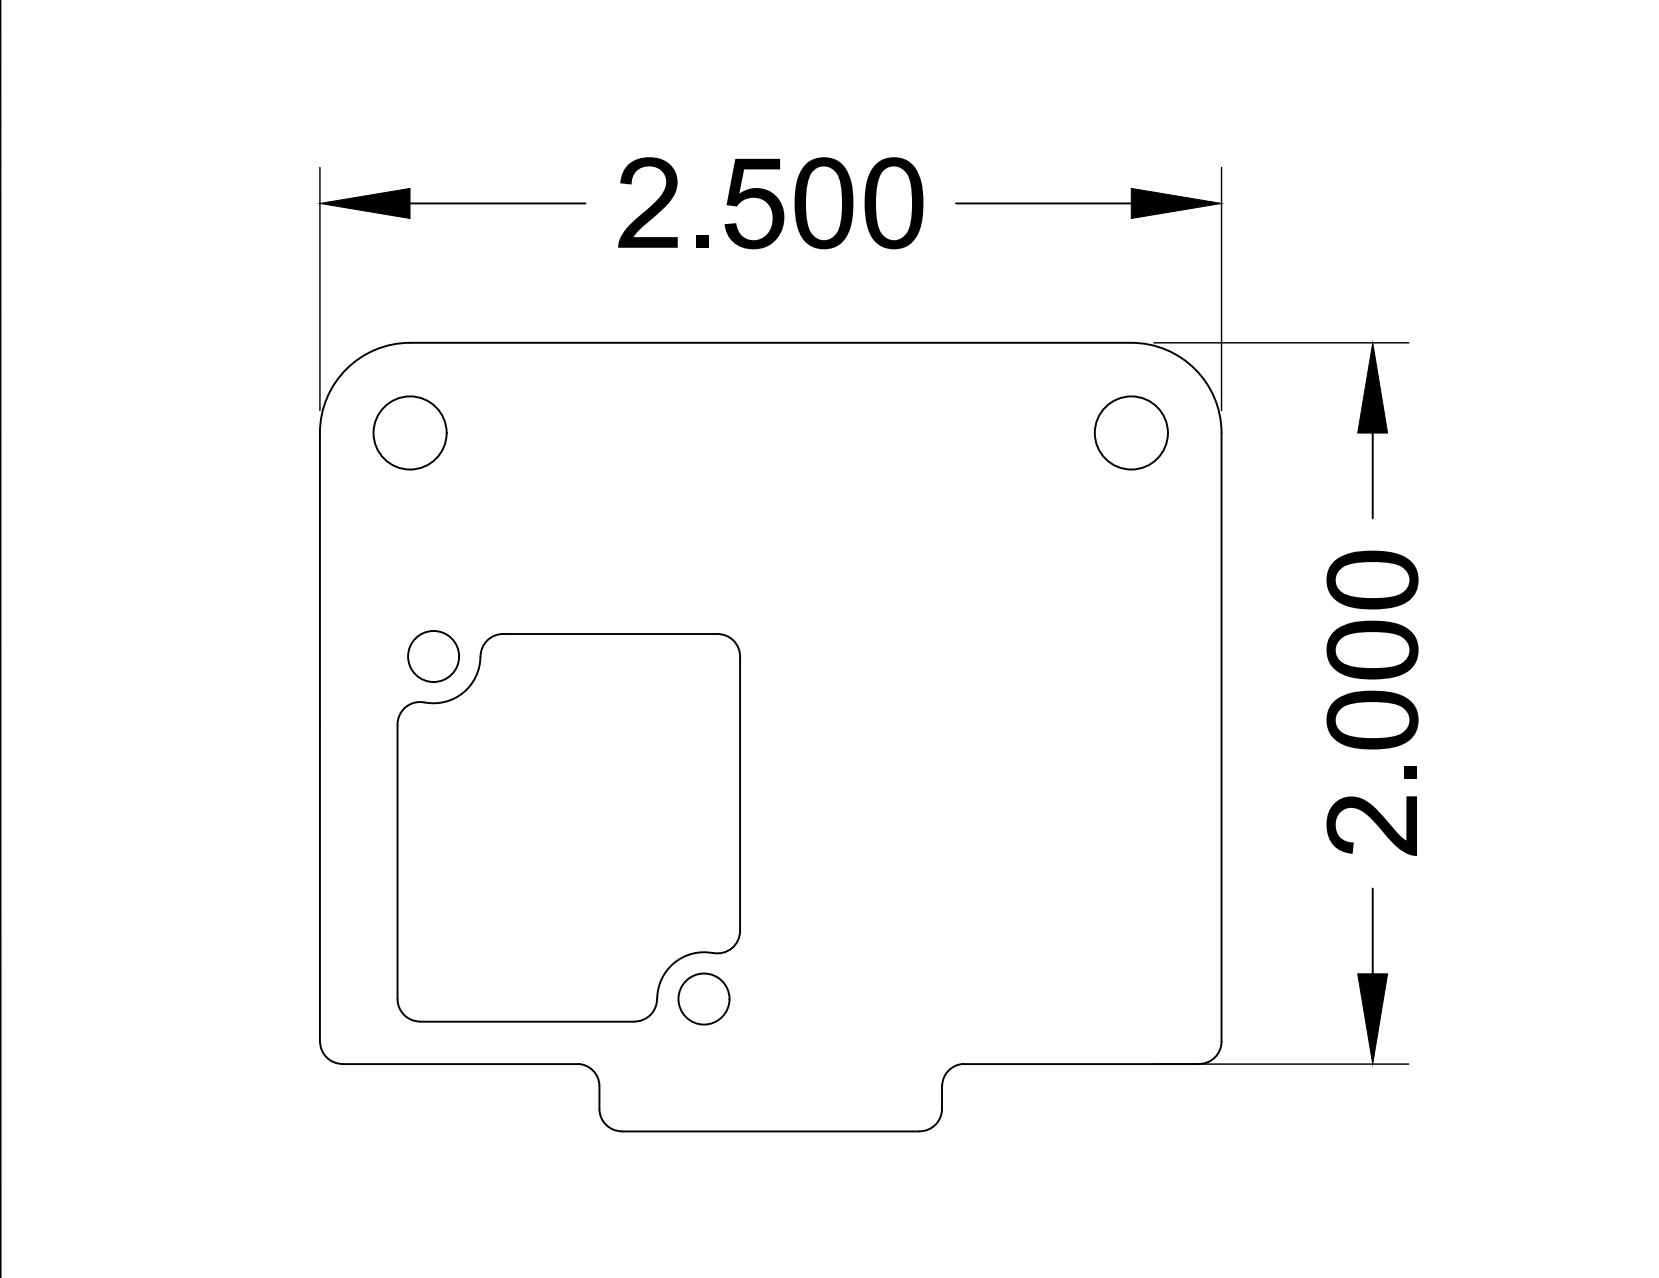

MODEL NO.	MP-101L	SERIES	MP-100 SERIES	TYPE	MINI FLOOR POCKET PANEL	PROUDLY MADE IN THE U.S.A.	ACE BACKSTAGE CO Stage Pocket Systems <i>Connectivity</i> www.acebackstage.com

COMPATIBLE POCKETS

- MINI

MP-100 SERIES PANELS

MP-100	
MP-101	
MP-101L	
MP-102	
MP-102R	
MP-113	
MP-114	

REVISED: 01/2021	MATERIAL:	FINISH:	DESCRIPTION:	REV 1
ALL DIMENSIONS ARE FOR REFERENCE ONLY. ALL DIMENSIONS ARE IN INCHES	1/16" 6061-T6 ALUMINUM	BLACK POWDER COAT, SEMI GLOSS	MINI FLOOR POCKET PANEL WITH (1) OFF CENTER CONNECTRIX CUTOUT	SHEET 1 OF 1