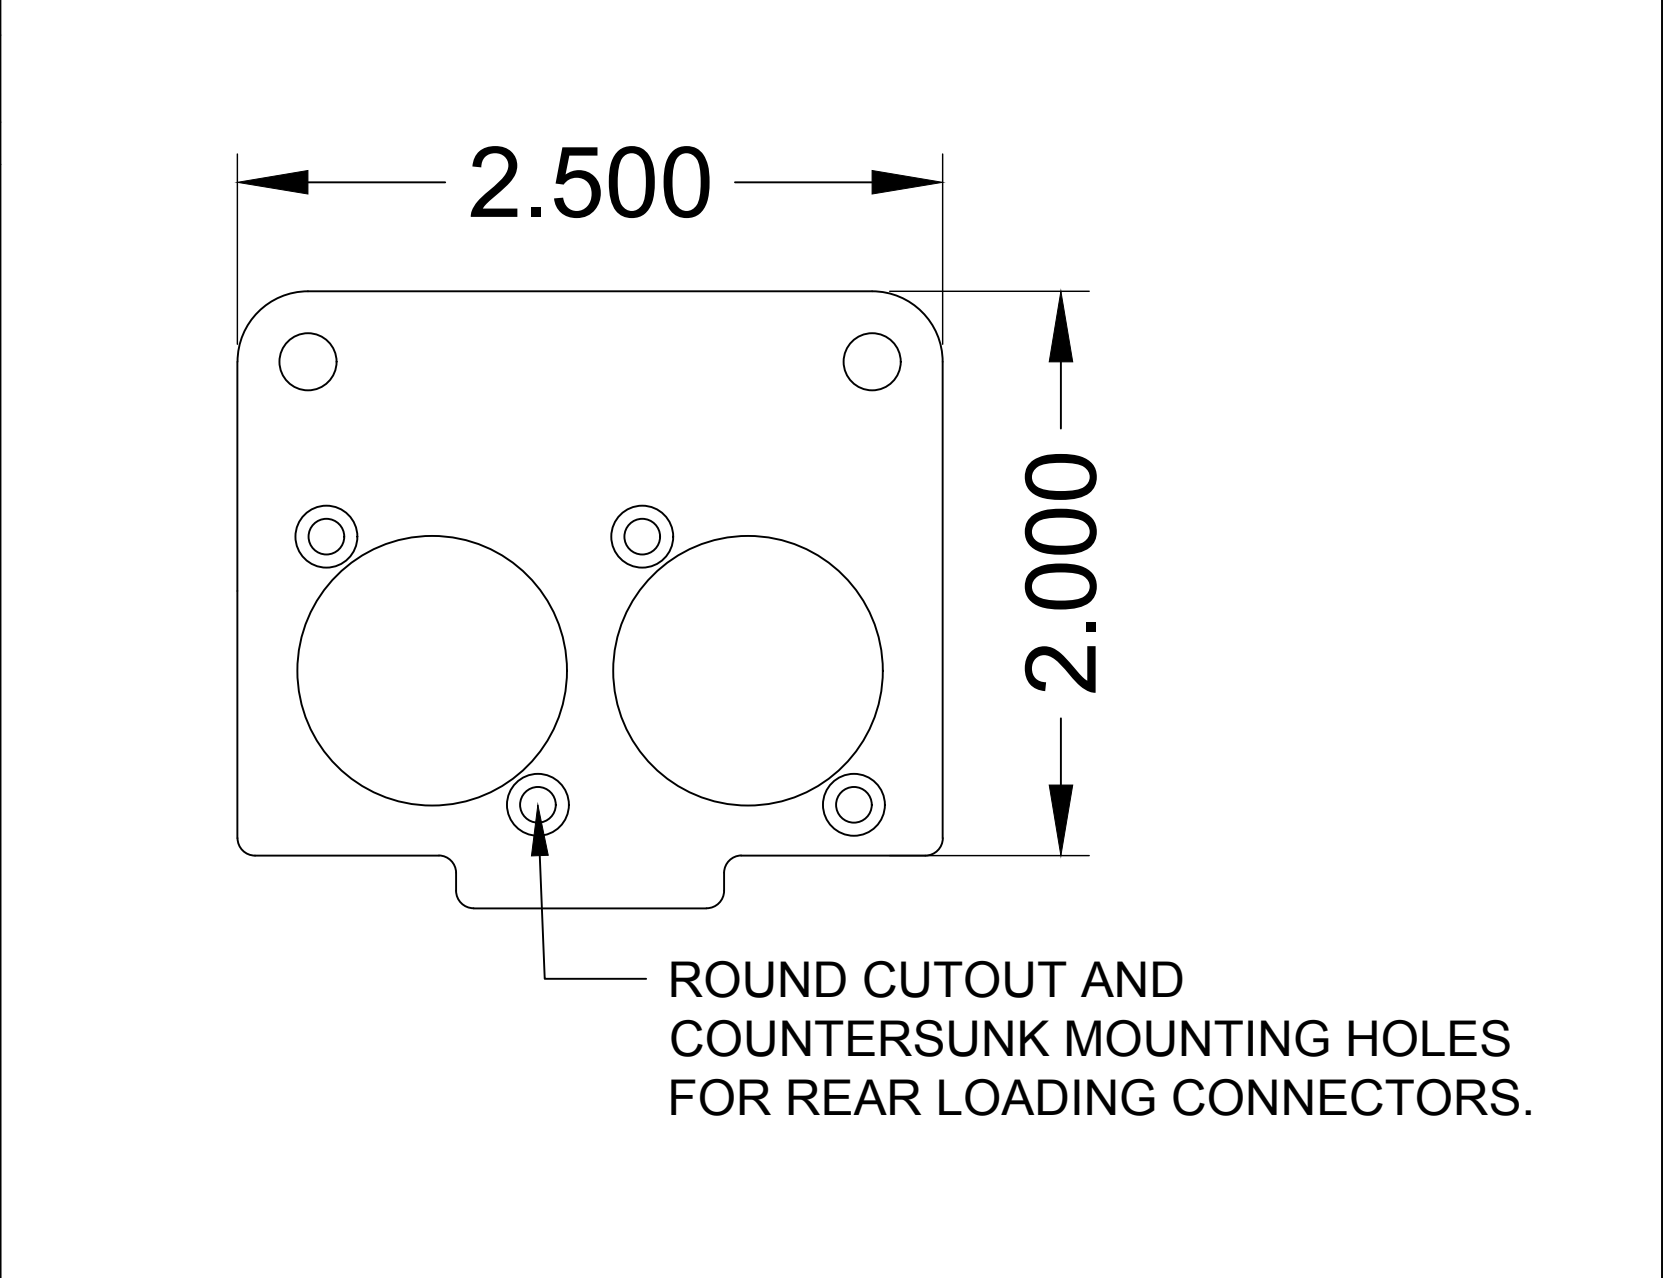

COMPATIBLE POCKETS

- MINI

MP-100 SERIES PANELS

MP-100	
MP-101	
MP-101L	
MP-102	
MP-102R	
MP-113	
MP-114	

REVISED: 01/2021	MATERIAL: 1/16" 6061-T6 ALUMINUM	FINISH: BLACK POWDER COAT, SEMI GLOSS	DESCRIPTION: MINI FLOOR POCKET PANEL WITH (2) ROUND CUTOUTS FOR REAR LOADING	REV 1
ALL DIMENSIONS ARE FOR REFERENCE ONLY. ALL DIMENSIONS ARE IN INCHES				SHEET 1 OF 1