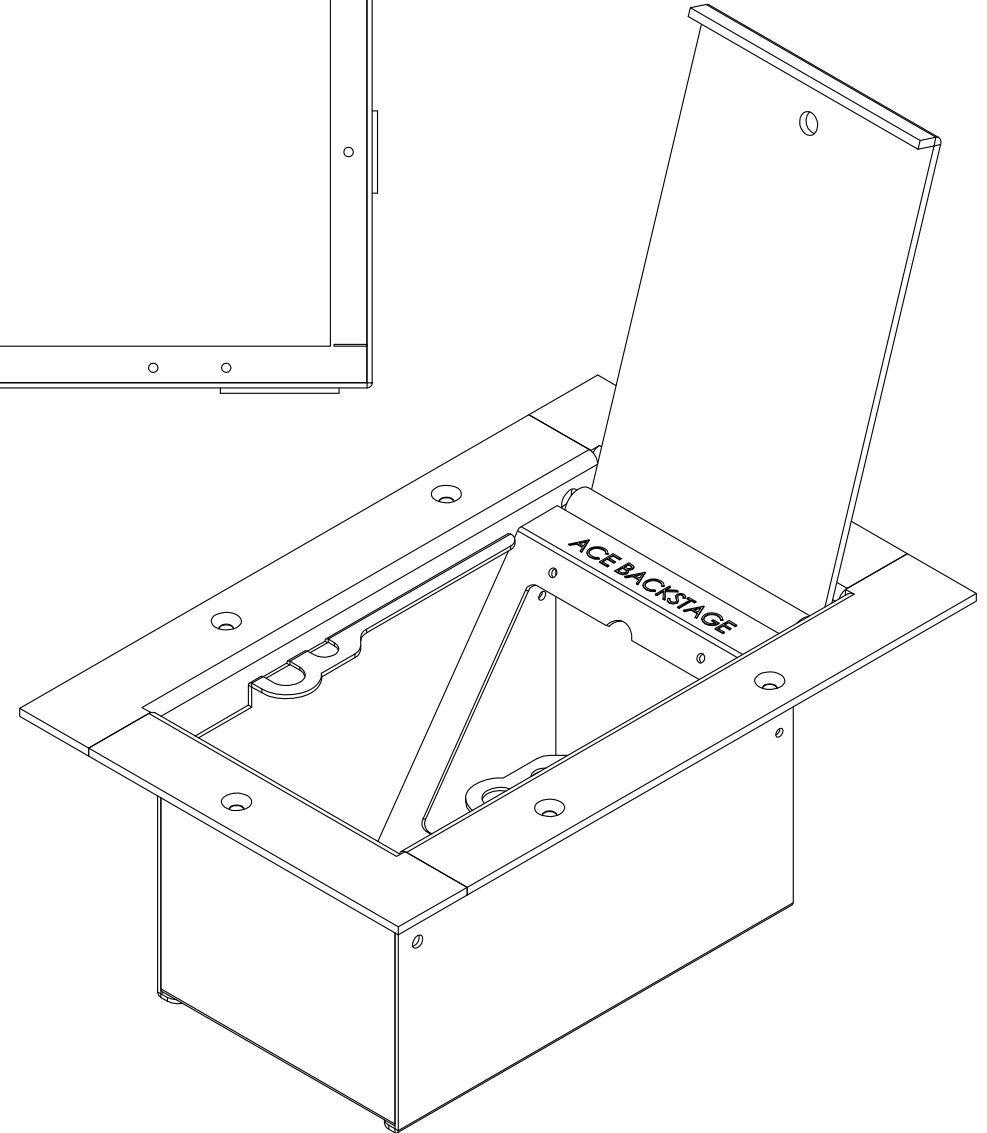

BACK BOX MODEL NUMBERS	DESCRIPTION
#23BAC	Back Access Cover
#103BBX	6" Deep Back Box with Disposable Cover

Add ISO prefix to any Back Box to include Isolation Barcket for AC separation

STAGE POCKET MODEL NUMBERS	DESCRIPTION
123SLBK	Standard Flush Lid / Black Powdercoat
123CLBK	Recessed Blk Lid / Black Powdercoat
123SLCV	Standard Flush Lid / Coppervein Powdercoat
123CLCV	Recessed Blk Lid / Coppervein Powdercoat
223SLBR	Solid Brass Lid / Black Pocket Body
223CLBR	Brass Bezel / Recessed Blk Lid / Blk Pocket Body
323SLSS	Solid Stainless Steel Lid / Blk Pocket Body
323CLSS	Stainless Steel Bezel / Recessed Blk Lid / Blk Pkt

CONNECTRIX PANELS OPTIONS - Additional Panels on our Website

CONNECTRIX Connectors & Panels at www.acebackstage.com

**ALL DIMENSIONS ARE REFERENCE ONLY
ALL DIMENSIONS ARE IN INCHES**