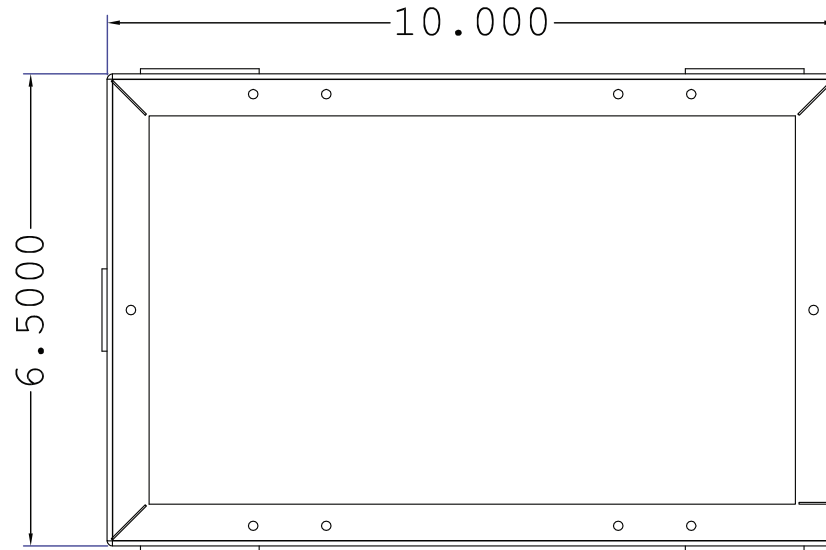

BACK BOX MODEL NUMBERS	DESCRIPTION
#23BAC	Back Access Cover
#103BBX	6" Deep Back Box with Disposable Cover

Add ISO prefix to any Back Box to include Isolation Barcket for AC separation

STAGE POCKET MODEL NUMBERS	DESCRIPTION
123SLBK	Standard Flush Lid / Black Powdercoat
123CLBK	Recessed Blk Lid / Black Powdercoat
123SLCV	Standard Flush Lid / Coppervein Powdercoat
123CLCV	Recessed Blk Lid / Coppervein Powdercoat
223SLBR	Solid Brass Lid / Black Pocket Body
223CLBR	Brass Bezel / Recessed Blk Lid / Blk Pocket Body
323SLSS	Solid Stainless Steel Lid / Blk Pocket Body
323CLSS	Stainless Steel Bezel / Recessed Blk Lid / Blk Pkt

CONNECTRIX PANELS OPTIONS - Additional Panels on our Website

CONNECTRIX Connectors & Panels at www.acebackstage.com

**ALL DIMENSIONS ARE REFERENCE ONLY
ALL DIMENSIONS ARE IN INCHES**