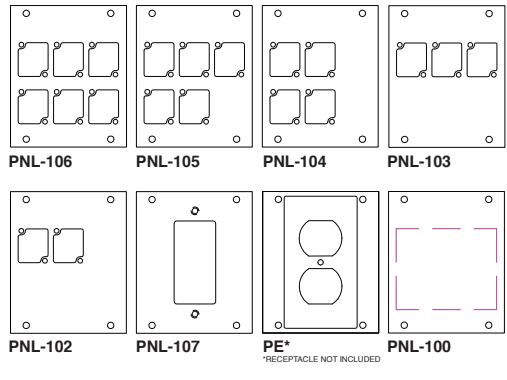

BACK BOX MODEL NUMBERS	DESCRIPTION
#23BAC	Back Access Cover
#103BBX	6" Deep Back Box with Disposable Cover

Add ISO prefix to any Back Box to include Isolation Barcket for AC separation

STAGE POCKET MODEL NUMBERS	DESCRIPTION
123SLBK	Standard Flush Lid / Black Powdercoat
123CLBK	Recessed Blk Lid / Black Powdercoat
123SLCV	Standard Flush Lid / Coppervein Powdercoat
123CLCV	Recessed Blk Lid / Coppervein Powdercoat
223SLBR	Solid Brass Lid / Black Pocket Body
223CLBR	Brass Bezel / Recessed Blk Lid / Blk Pocket Body
323SLSS	Solid Stainless Steel Lid / Blk Pocket Body
323CLSS	Stainless Steel Bezel / Recessed Blk Lid / Blk Pkt

CONNECTRIX PANELS OPTIONS - Additional Panels on our Website

CONNECTRIX Connectors & Panels at www.acebackstage.com

**ALL DIMENSIONS ARE REFERENCE ONLY
ALL DIMENSIONS ARE IN INCHES**