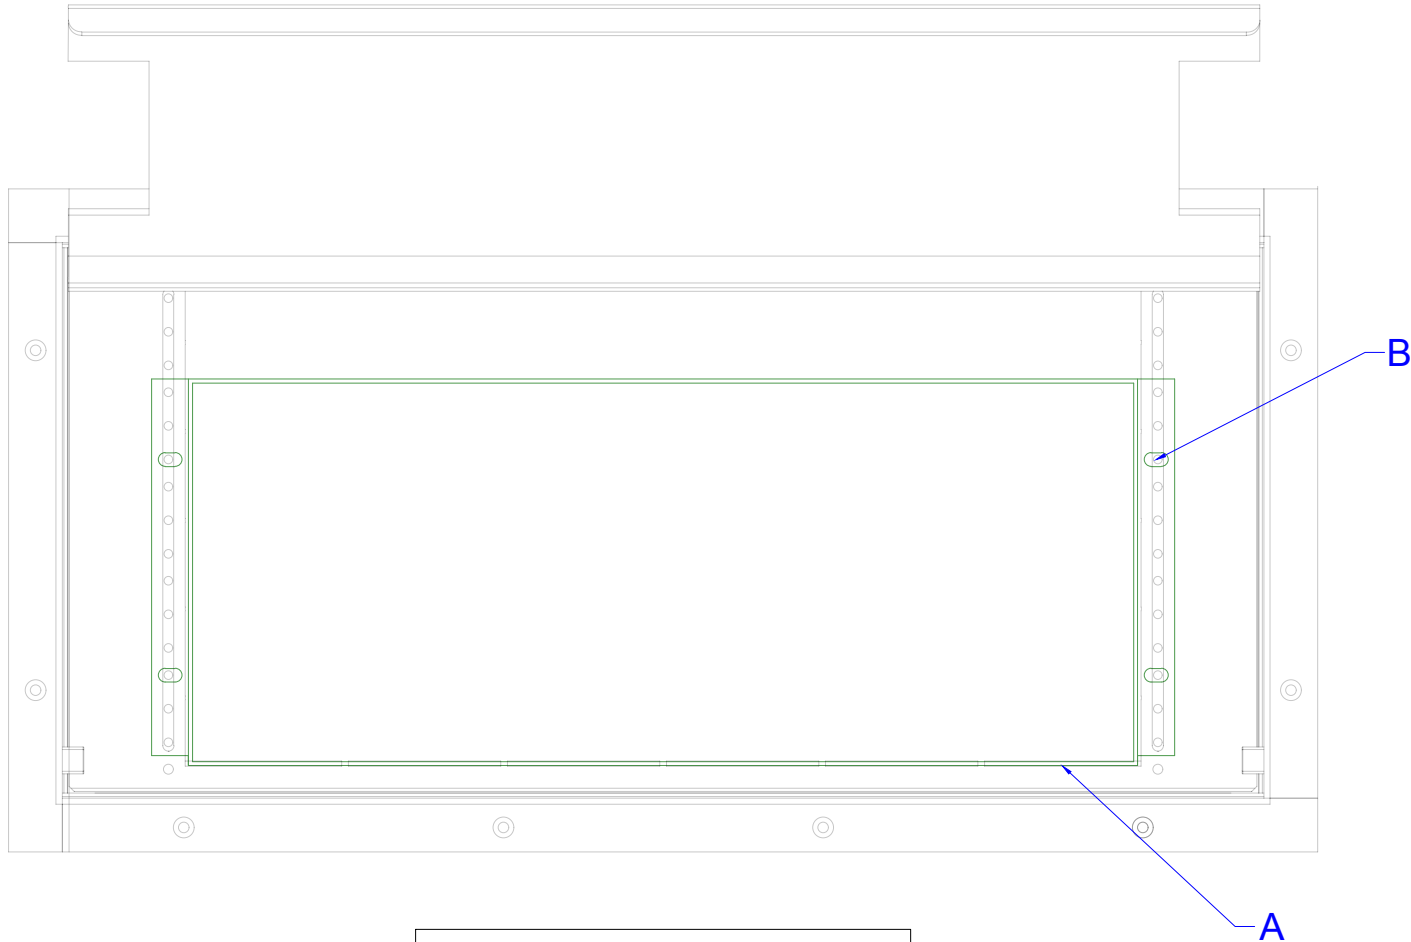

NEST FOR 175SLBK
PRESONUS FLOOR POCKET.

175NEST

MATES WITH
125SLBK
RACKWELL
POCKET

PROUDLY MADE
IN THE U.S.A.

ACE BACKSTAGE CO
Stage Pocket Systems Connectivity
www.acebackstage.com

INSTALLATION INSTRUCTIONS

- | | |
|----------|--|
| A | IF ORDERED SEPARATELY FROM 125SLBK, WEBBING ON FRONT OF OPENING WILL NEED TO BE REMOVED. |
| B | INSTALL USING (4) 10-32 SCREWS |

REVISION: 11/2019	MATERIAL :	COMPATIBLE FLOOR POCKET:	DESCRIPTION:	REV 1
ALL DIMENSIONS ARE FOR REFERENCE ONLY. ALL DIMENSIONS ARE IN INCHES	- 16ga Powder Coated Steel	125SLBK	Presonus Nesting Kit for 125slbk Rackwell Pocket. Nest installation to support Presonus NSB 8.8 or NSB 16.8 Stage Box.	SHEET 1 OF 1